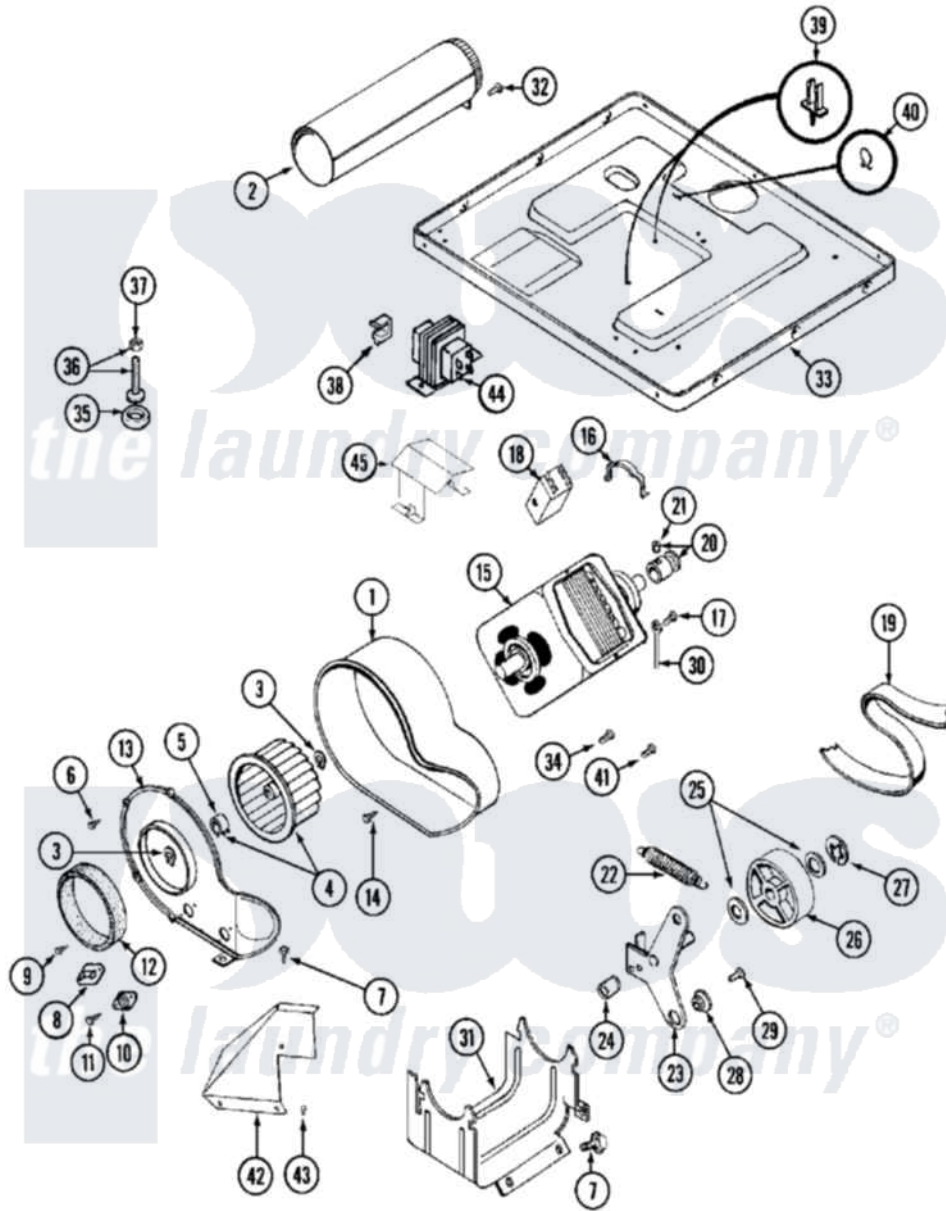

Maytag MDE11PDADW 08 - MOTOR DRIVE

Maytag [Residential Maytag MDE11PDADW Dryer Parts](#) Parts Diagram 08 - MOTOR DRIVE
 Click on the part number to view part

Item	Original Part Number	Replaced By	Status	Part Description
001	Y312893			Housing, Blower
002	Y303442			EXHAUST DUCT ASSEMBLY
003	410233	9703438		Ring-Retrn
004	Y303836			Blower Wheel Assembly And Clamp
005	312967			Clamp, Blower Housing
006	Y312961	W10116751		Screw
007	Y313561			Screw----NA
008	307208			Thermistor, Temp. Control
"	Y303391	33303391		Thermostat, Cycling
009	211294	90767		Screw, 8A X 3/8 HeX Washer Head Tapping
010	306604			Cut-Off, Thermal Part Not Used
011	NLA		Not Available	SCREW, THERMAL CUT-OFF
012	Y312901			Seal, Housing Cover
013	314778		Not Available	COVER, BLOWER HOUSING