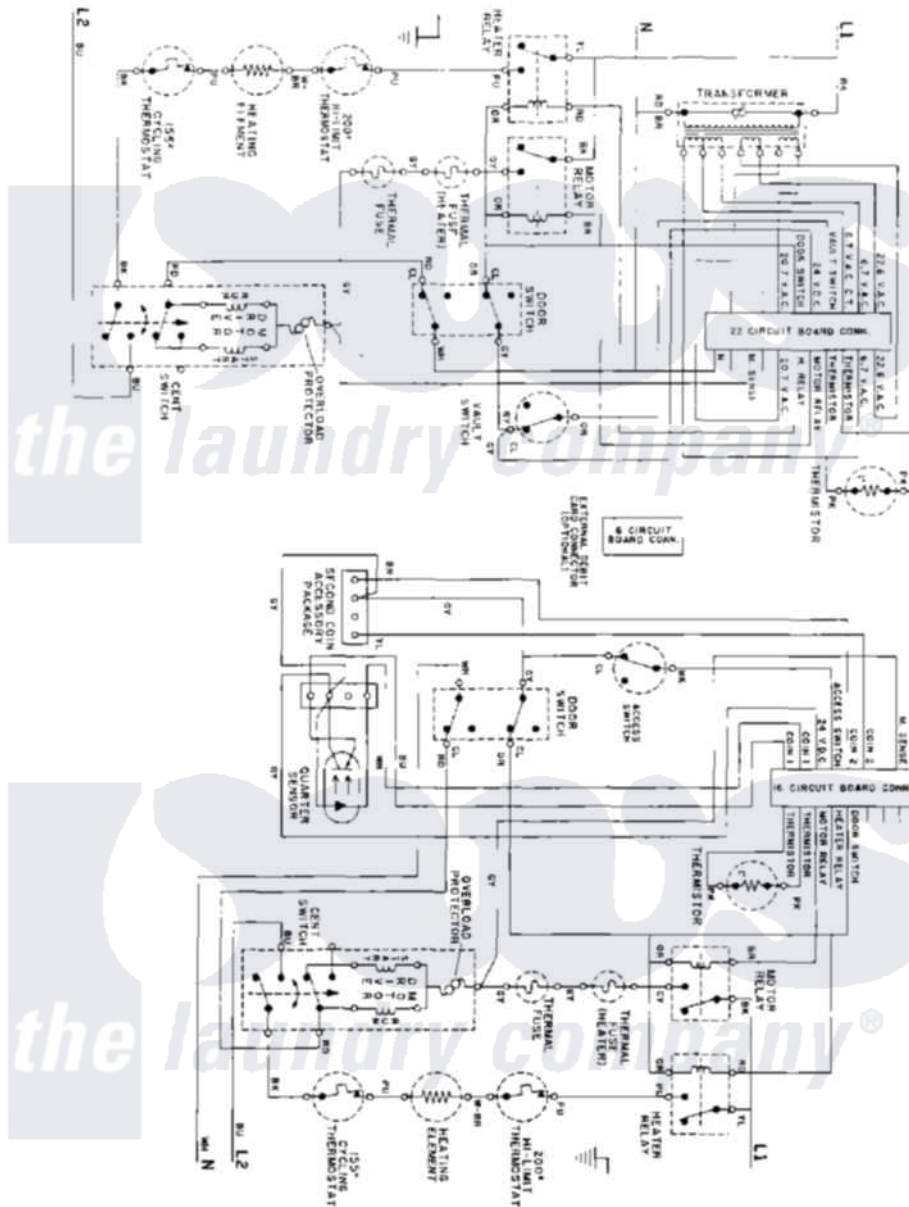

Maytag MDE11PDADW 09 - WIRING INFORMATION

Maytag Residential Maytag MDE11PDADW Dryer Parts Parts Diagram 09 - WIRING INFORMATION
 Click on the part number to view part

Item	Original Part Number	Replaced By	Status	Part Description
001	NLA		Not Available	WIRING INFORMATION