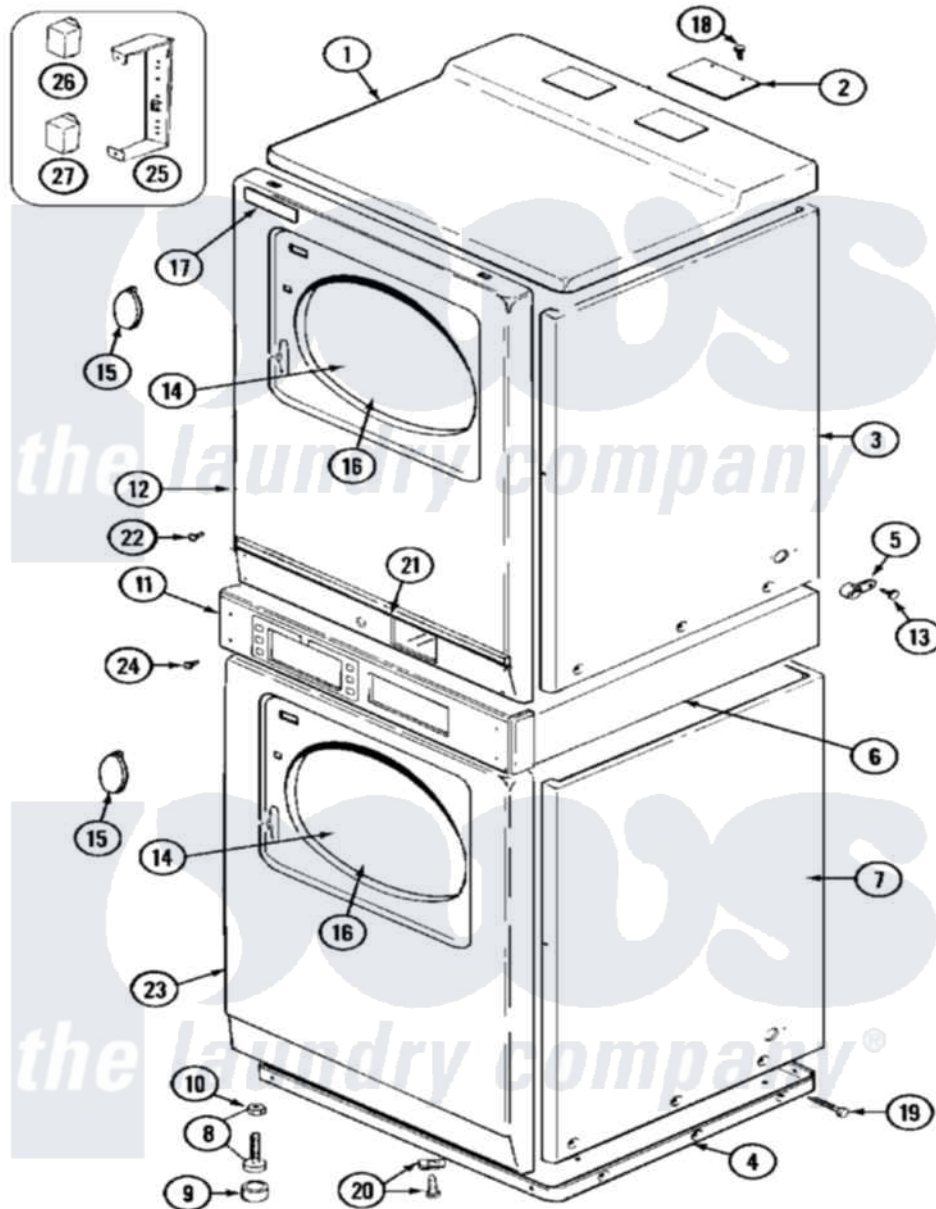

Maytag MDE11PDAGL 02 - FRONT

Maytag Residential Maytag MDE11PDAGL Dryer Parts Parts Diagram 02 - FRONT
 Click on the part number to view part

Item	Original Part Number	Replaced By	Status	Part Description
001	33001165			Top Cover Assembly
"	NLA		Not Available	(ALM)
002	NLA		Not Available	PLATE, COVER
003	NLA		Not Available	CABINET (UPR-WHT)
004	306261			Base Assembly, Upper Dryer
"	306530		Not Available	BASE ASSEMBLY (LOWER)
"	Y310632	1163839		Screw
005	910768	M0280301		Tie Electr
006	310933	33002194		Nut, Speed
"	314663	214354		Screw, Top Cover To Cabnt.
"	911050	4312464		Screw
"	NLA		Not Available	SUPPORT ASSEMBLY (WHT)
"	Y310632	1163839		Screw
007	NLA		Not Available	CABINET (LWR-WHT)
008	Y302699	22003428		Leg, Adjustable
009	210684			Foot, Adjustable Leg

010	210385		Lock Nut For Adjustable Leg
011	33001023	Not Available	EXTRUSION, CONTROL (LOWER)
012	314666	Not Available	SCREW, PANEL (UPR)
"	33001419	Not Available	PANEL, FRONT (UPR-WHT)
"	NLA	Not Available	PANEL, FRONT (UPR-ALM)
"	NLA	Not Available	CLIP, CABINET SCREW
013	211168	W10139210	Screw, 8-18 X 5/16
014	33001203	Not Available	PANEL, CLEAR INNER (W/SEAL)
015	314939		Handle, Door
"	314974		Handle, Door
016	314967	Not Available	DOOR W/WINDOW OUTER HALF (WHT)
"	NLA	Not Available	(ALM)
017	NLA	Not Available	NAME PLATE
018	Y313559		Screw
019	213007		Xfor Cabinet See Cabinet, Back
020	204439		Screw And Fstner Assembly
021	NLA	Not Available	EXTRUSION (UPR)
022	215506		Screw, Control Panel Overlay
"	315489		Screw, Extrusion And Front
023	33001132	33002342	Plug, Sifht Hole
"	33001168	Not Available	PLUG, SIGHT HOLE (ALM)
"	NLA	Not Available	PANEL, FRONT (LWR-ALM)
024	215506		Screw, Control Panel Overlay
025	Y313561		Screw---NA
"	314627		Bracket, Relays
"	Y310632	1163839	Screw
026	206421		Relay, Motor Reversing
"	212949	22001866	Screw, Relay
027	306398		Relay, Heater
"	Y251119	3177991	Screw