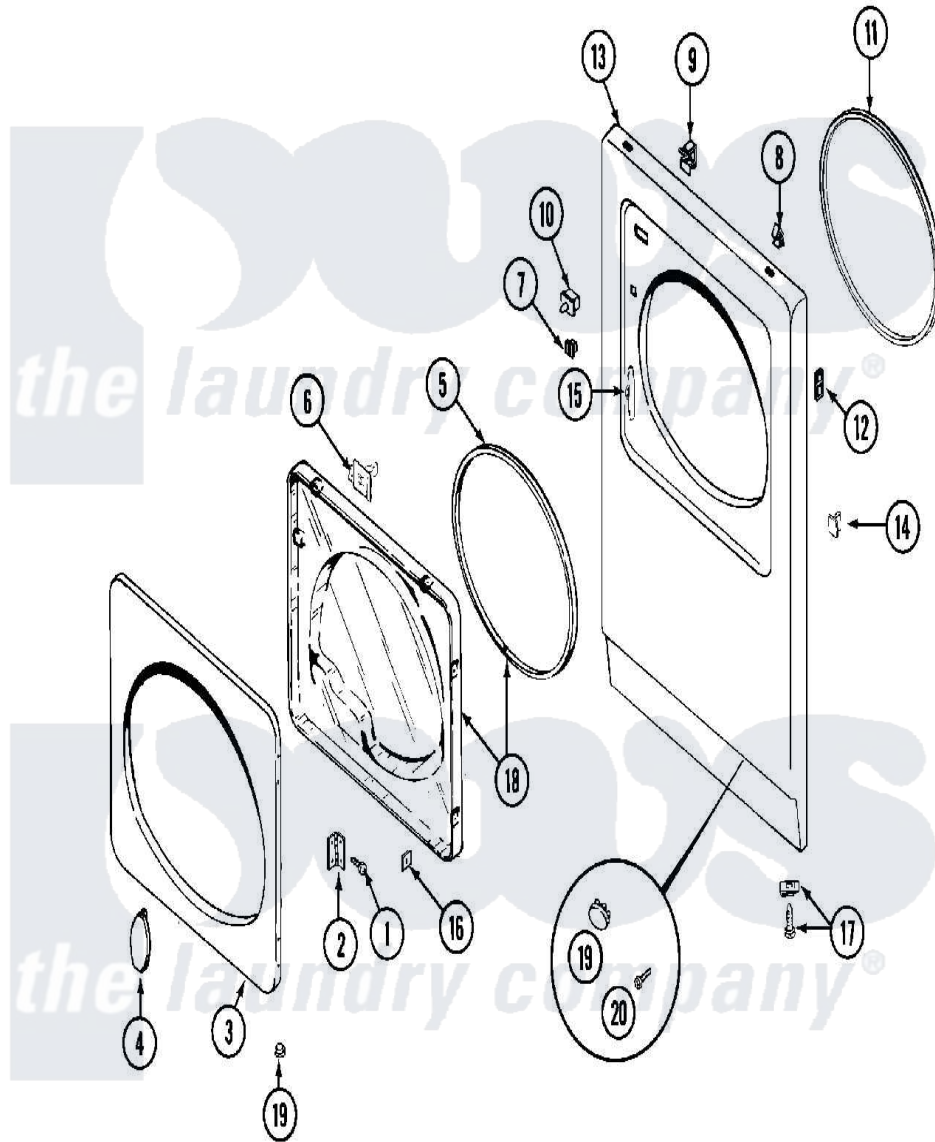

Maytag MDE11PDAGL 03 - DOOR

Maytag [Residential Maytag MDE11PDAGL Dryer Parts](#) Parts Diagram 03 - DOOR
 Click on the part number to view part

Item	Original Part Number	Replaced By	Status	Part Description
001	Y314062			Screw, Door Hinge And Panel
002	33001230			Hinge, Door
003	314967		Not Available	DOOR W/WINDOW OUTER HALF (WHT)
"	NLA		Not Available	(ALM)
004	314939			Handle, Door
"	314974			Handle, Door
005	33001304		Not Available	SEAL, DOOR
006	33001305			Strike, Door
007	Y304578	LA-1003		Door Catch Kit
008	212982	22001650		Fastener, Spring
009	Y310376			Clip, Door Switch Harness
010	33001420			Switch, Door
011	314937			Seal, Front Panel
012	NLA		Not Available	CLIP, HINGE SCREW
"	NLA		Not Available	FASTENER CLIP
013	33001419		Not Available	PANEL, FRONT (UPR-WHT)

"	NLA	Not Available	PANEL, FRONT (LWR-ALM)
014	NLA	Not Available	PLUG, DOOR CATCH
015	33001175		Cover, Hinge Hole
"	33001176		Cover, Hinge Hole
016	Y313910		Clip, Door Liner To Outer Panel
017	204439		Screw And Fstner Assembly
"	314666	Not Available	SCREW, PANEL (UPR)
"	NLA	Not Available	CLIP, CABINET SCREW
018	33001203	Not Available	PANEL, CLEAR INNER (W/SEAL)
019	33001132	33002342	Plug, Sifht Hole
"	33001168	Not Available	PLUG, SIGHT HOLE (ALM)
020	315489		Screw, Extrusion And Front