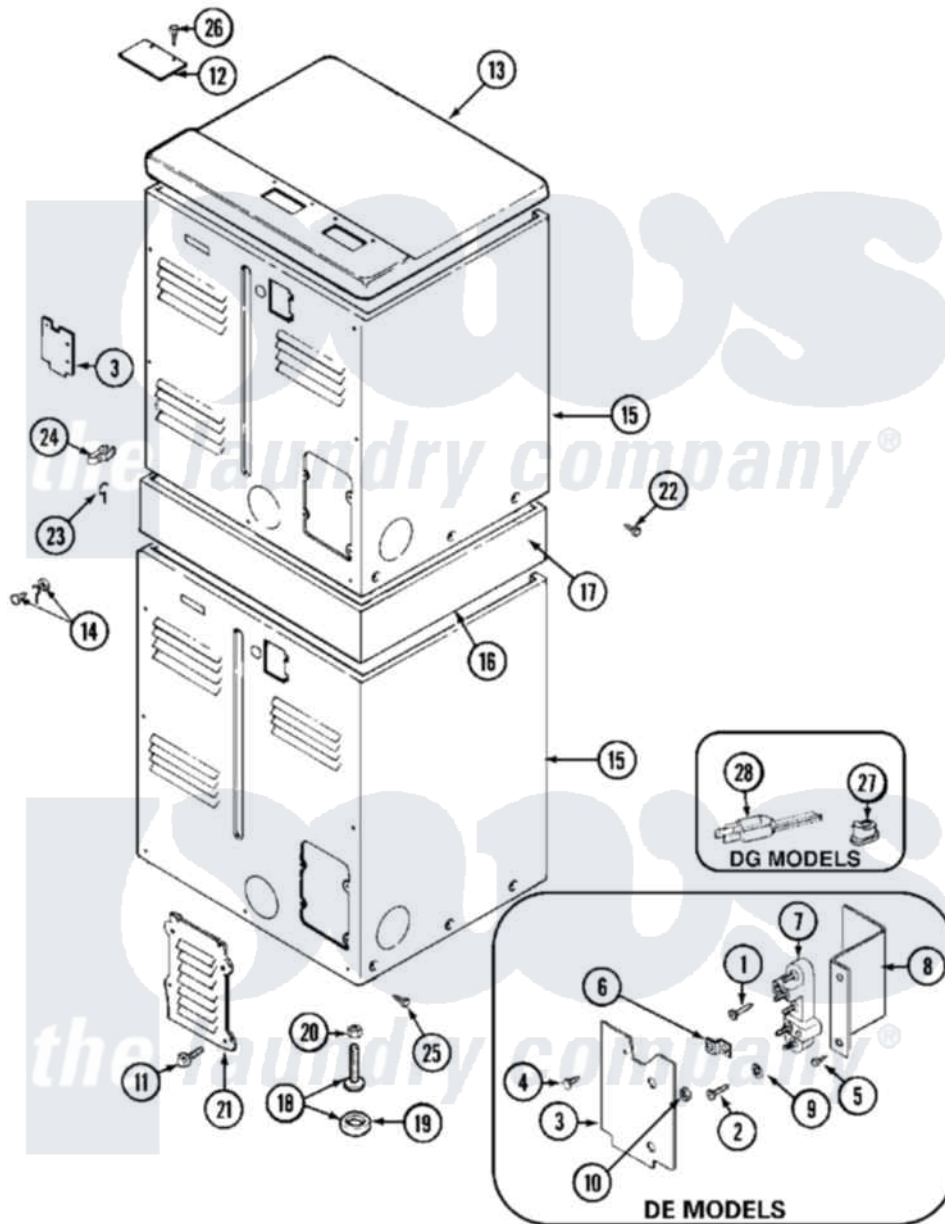

# Maytag MDE11PDAGL 04 - REAR

Maytag Residential Maytag MDE11PDAGL Dryer Parts Parts Diagram 04 - REAR  
 Click on the part number to view part

Item	Original Part Number	Replaced By	Status	Part Description
001	NLA		Not Available	SCREW, GROUND STRAP
002	Y310632	<a href="#">1163839</a>		Screw
003	Y312905		Not Available	COVER, TERMINAL
004	<a href="#">Y313561</a>			Screw----NA
005	Y312209	<a href="#">W10001200</a>		Screw
006	<a href="#">Y312184</a>			Strap, Grounding
007	<a href="#">400008</a>			Block, Terminal
008	<a href="#">Y312904</a>			Bracket, Terminal Block
009	<a href="#">311093</a>			Washer, Terminal Connection
"	<a href="#">Y311270</a>			Washer, Terminal Block
010	311484	<a href="#">112432</a>		Nut
011	211294	<a href="#">90767</a>		Screw, 8A X 3/8 HeX Washer Head Tapping
"	<a href="#">Y313559</a>			Screw
012	NLA		Not Available	PLATE, TOP COVER
013	<a href="#">33001165</a>			Top Cover Assembly
"	NLA		Not Available	(ALM)

014	NLA		Not Available	SCREW & WASHER ASSEMBLY
015	NLA		Not Available	CABINET (LWR-WHT)
"	Y310632	<a href="#">1163839</a>		Screw
016	NLA		Not Available	SUPPORT ASSEMBLY (WHT)
017	310933	<a href="#">33002194</a>		Nut, Speed
018	Y302699	<a href="#">22003428</a>		Leg, Adjustable
019	<a href="#">210684</a>			Foot, Adjustable Leg
020	<a href="#">210385</a>			Lock Nut For Adjustable Leg
021	Y312951		Not Available	ACCESS COVER, BACK
022	NLA		Not Available	SCREW, SUPPORT DRYER (LWR)
"	Y310632	<a href="#">1163839</a>		Screw
023	<a href="#">311155</a>			Ground Wire And Clamp
"	NLA		Not Available	SCREW, GROUND (TERMINAL BRKT)
024	<a href="#">301548</a>			Clamp, Ground Wire
"	<a href="#">313122</a>			Screw - Baffle To Tumbler
025	<a href="#">213007</a>			Xfor Cabinet See Cabinet, Back
026	<a href="#">Y313559</a>			Screw
027	<a href="#">216183</a>			Grommet, Cord Export
028	33001285		Not Available	CORD, POWER