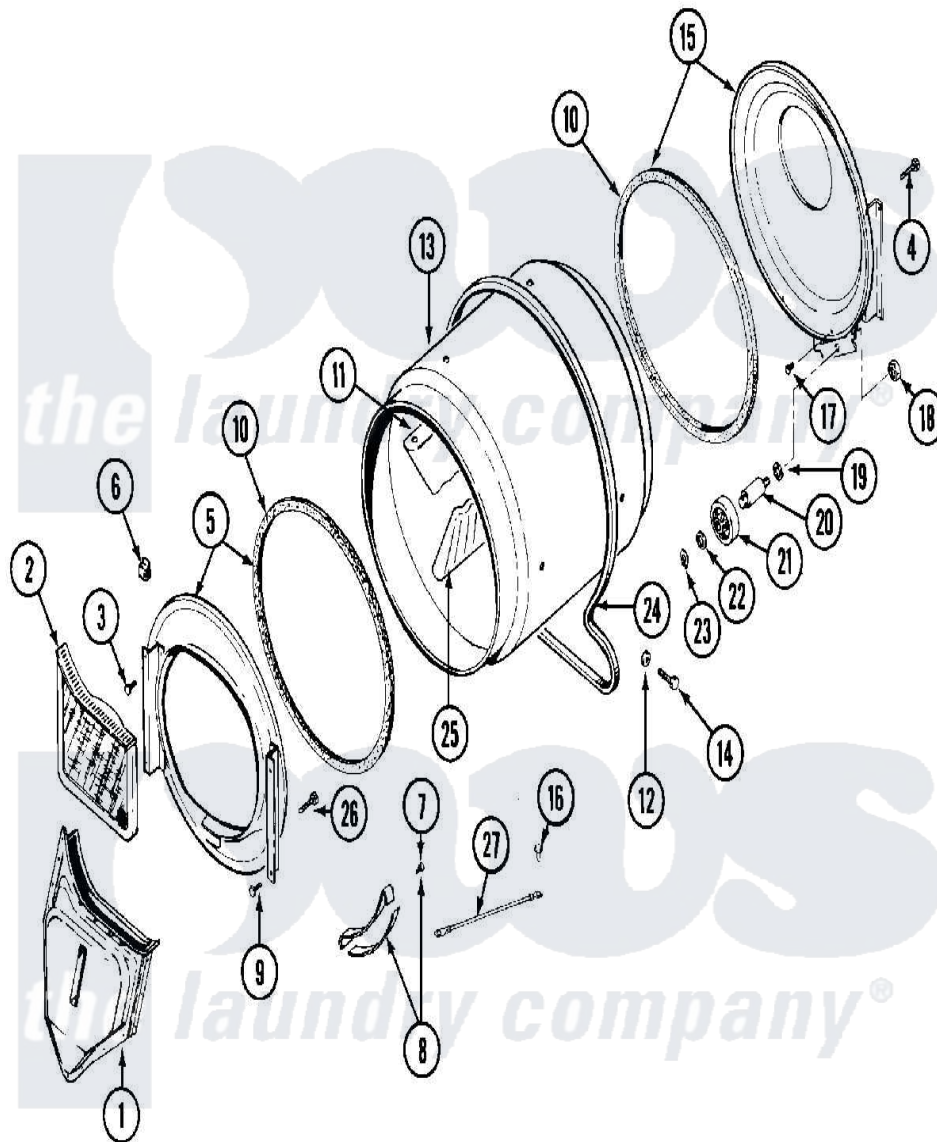

Maytag MDE11PDAGL 05 - TUMBLER

Maytag Residential Maytag MDE11PDAGL Dryer Parts Parts Diagram 05 - TUMBLER
 Click on the part number to view part

Item	Original Part Number	Replaced By	Status	Part Description
001	33001016			Outlet Duct Assembly
002	33001170	33002970		Lint Filte
003	NLA		Not Available	SCREW, TUMBLER SUPPORT
004	Y313561			Screw---NA
005	33001179			Front, Tumbler
006	Y310376			Clip, Door Switch Harness
007	210720			Rivet, Bearing To Tumbler Frnt
008	306508			Tumbler Bearing Kit ---W
009	Y310632	1163839		Screw
010	314820			Seal, Tumbler
011	33001012			Baffle
012	314158			Washer, Baffle To Tumbler
013	33001108		Not Available	DRYER TUMBLER, W/O BAFFLES
014	Y310759			Screw, Tumbler Baffles
015	33001178			Back, Tumbler

016	910343	488234	Screw 8-32 X 1/4
017	Y310632	1163839	Screw
018	312538	33001443	Nut, Hex
019	Y313347	312535	Washer, Vault Mounting Brk.
020	Y312948	6-3129480	Shaft- Tumbler
021	Y303373	12001541	Drum Roller/Washer Assembly--W
022	312535		Washer, Vault Mounting Brk.
023	410233	9703438	Ring-Retrn
024	Y312959		Poly "V" Belt For Tumbler
025	33001004		Baffle, Tall
026	Y314110	33002917	Screw, No.10-16
027	901220		Ground Wire