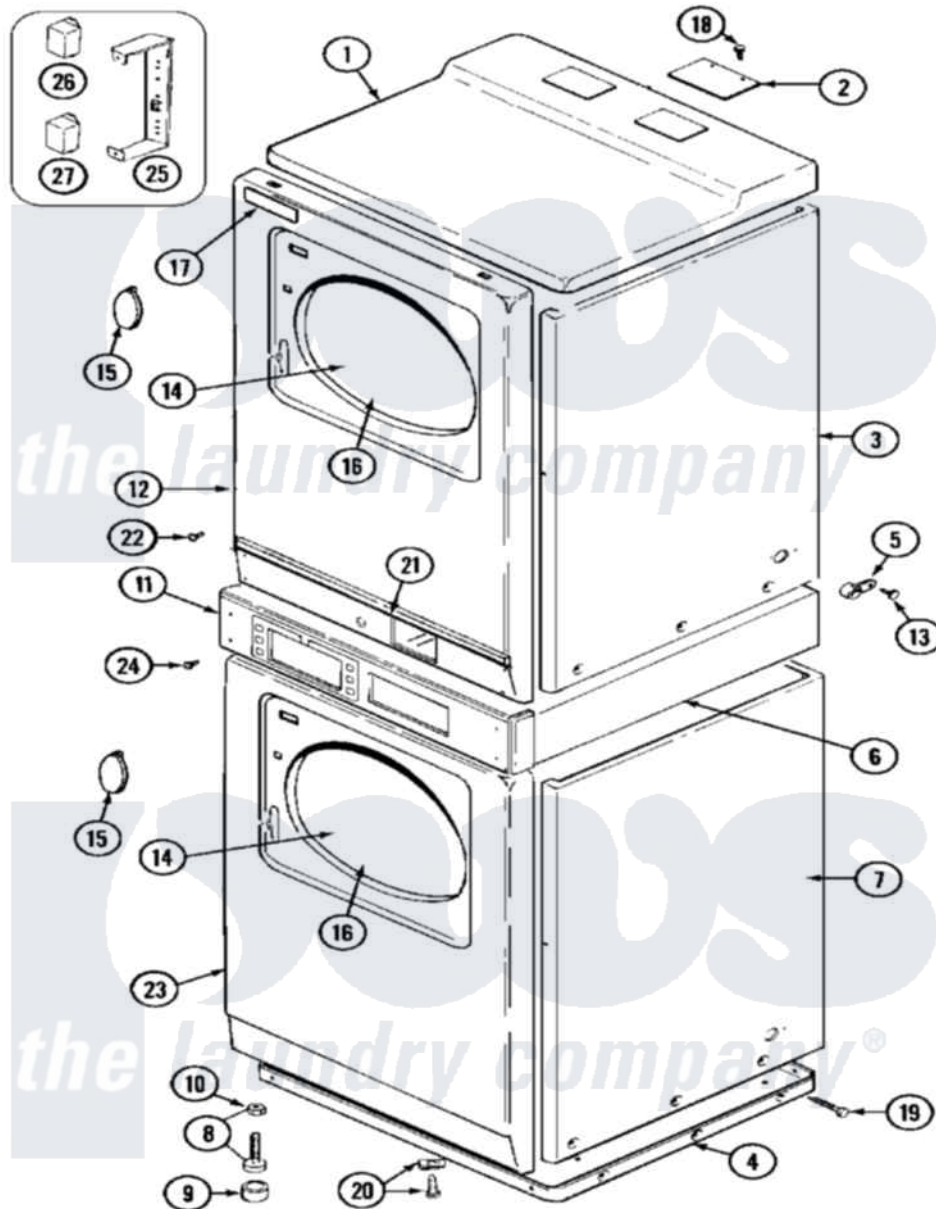

Maytag MDE11PDAGW 02 - FRONT

Maytag Residential Maytag MDE11PDAGW Dryer Parts Parts Diagram 02 - FRONT
 Click on the part number to view part

Item	Original Part Number	Replaced By	Status	Part Description
001	33001165			Top Cover Assembly
"	NLA		Not Available	(ALM)
002	NLA		Not Available	PLATE, COVER
003	NLA		Not Available	CABINET (UPR-WHT)
004	306261			Base Assembly, Upper Dryer
"	306530		Not Available	BASE ASSEMBLY (LOWER)
"	Y310632	1163839		Screw
005	910768	M0280301		Tie Electr
006	310933	33002194		Nut, Speed
"	314663	214354		Screw, Top Cover To Cabnt.
"	911050	4312464		Screw
"	NLA		Not Available	SUPPORT ASSEMBLY (WHT)
"	Y310632	1163839		Screw
007	NLA		Not Available	CABINET (LWR-WHT)
008	Y302699	22003428		Leg, Adjustable
009	210684			Foot, Adjustable Leg

010	210385		Lock Nut For Adjustable Leg
011	33001023	Not Available	EXTRUSION, CONTROL (LOWER)
012	314666	Not Available	SCREW, PANEL (UPR)
"	33001419	Not Available	PANEL, FRONT (UPR-WHT)
"	NLA	Not Available	PANEL, FRONT (UPR-ALM)
"	NLA	Not Available	CLIP, CABINET SCREW
013	211168	W10139210	Screw, 8-18 X 5/16
014	33001203	Not Available	PANEL, CLEAR INNER (W/SEAL)
015	314939		Handle, Door
"	314974		Handle, Door
016	314967	Not Available	DOOR W/WINDOW OUTER HALF (WHT)
"	NLA	Not Available	(ALM)
017	NLA	Not Available	NAME PLATE
018	Y313559		Screw
019	213007		Xfor Cabinet See Cabinet, Back
020	204439		Screw And Fstner Assembly
021	NLA	Not Available	EXTRUSION (UPR)
022	215506		Screw, Control Panel Overlay
"	315489		Screw, Extrusion And Front
023	33001132	33002342	Plug, Sifht Hole
"	33001168	Not Available	PLUG, SIGHT HOLE (ALM)
"	NLA	Not Available	PANEL, FRONT (LWR-ALM)
024	215506		Screw, Control Panel Overlay
025	Y313561		Screw---NA
"	314627		Bracket, Relays
"	Y310632	1163839	Screw
026	206421		Relay, Motor Reversing
"	212949	22001866	Screw, Relay
027	306398		Relay, Heater
"	Y251119	3177991	Screw