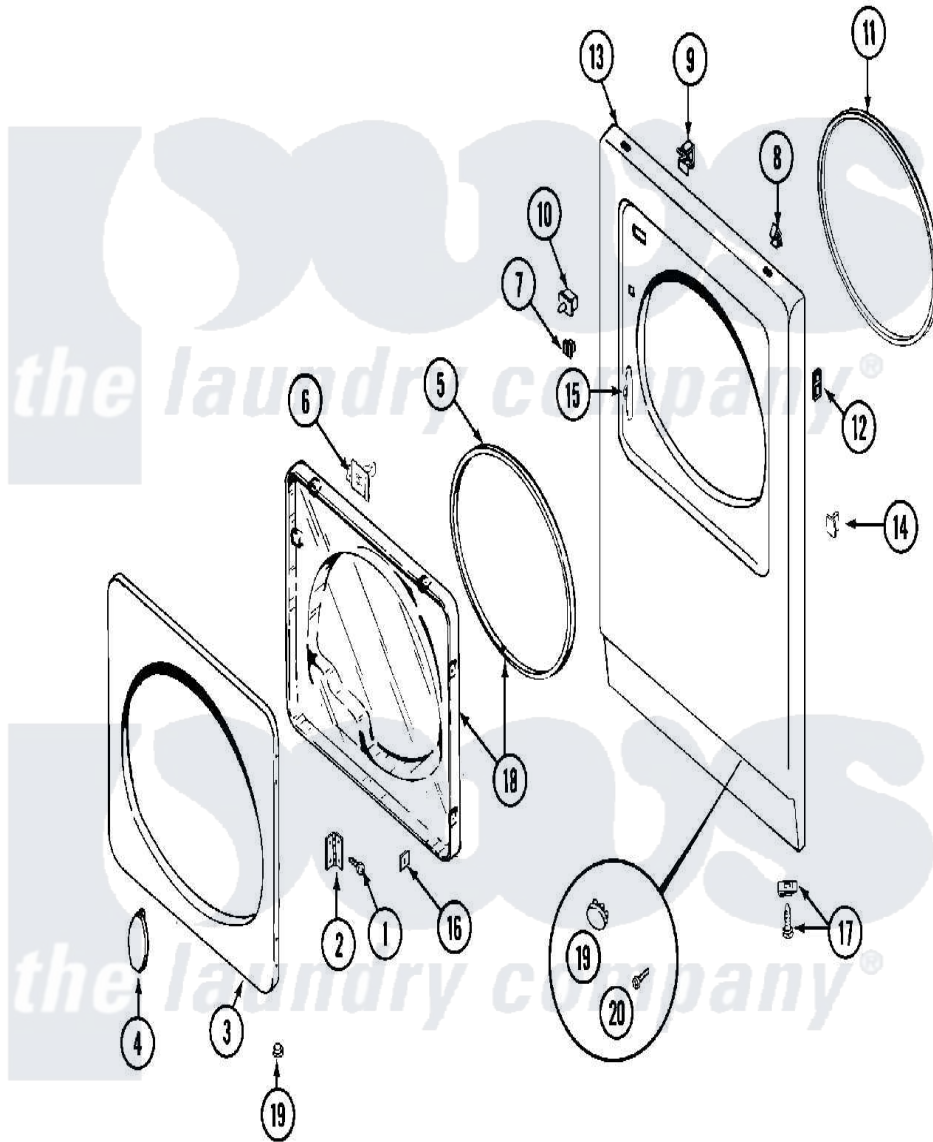

Maytag MDE11PDAGW 03 - DOOR

Maytag [Residential Maytag MDE11PDAGW Dryer Parts](#) Parts Diagram 03 - DOOR

[Click on the part number to view part](#)

Item	Original Part Number	Replaced By	Status	Part Description
001	Y314062			Screw, Door Hinge And Panel
002	33001230			Hinge, Door
003	314967		Not Available	DOOR W/WINDOW OUTER HALF (WHT)
"	NLA		Not Available	(ALM)
004	314939			Handle, Door
"	314974			Handle, Door
005	33001304		Not Available	SEAL, DOOR
006	33001305			Strike, Door
007	Y304578	LA-1003		Door Catch Kit
008	212982	22001650		Fastener, Spring
009	Y310376			Clip, Door Switch Harness
010	33001420			Switch, Door
011	314937			Seal, Front Panel
012	NLA		Not Available	CLIP, HINGE SCREW
"	NLA		Not Available	FASTENER CLIP
013	33001419		Not Available	PANEL, FRONT (UPR-WHT)

"	NLA	Not Available	PANEL, FRONT (LWR-ALM)
014	NLA	Not Available	PLUG, DOOR CATCH
015	33001175		Cover, Hinge Hole
"	33001176		Cover, Hinge Hole
016	Y313910		Clip, Door Liner To Outer Panel
017	204439		Screw And Fstner Assembly
"	314666	Not Available	SCREW, PANEL (UPR)
"	NLA	Not Available	CLIP, CABINET SCREW
018	33001203	Not Available	PANEL, CLEAR INNER (W/SEAL)
019	33001132	33002342	Plug, Sifht Hole
"	33001168	Not Available	PLUG, SIGHT HOLE (ALM)
020	315489		Screw, Extrusion And Front