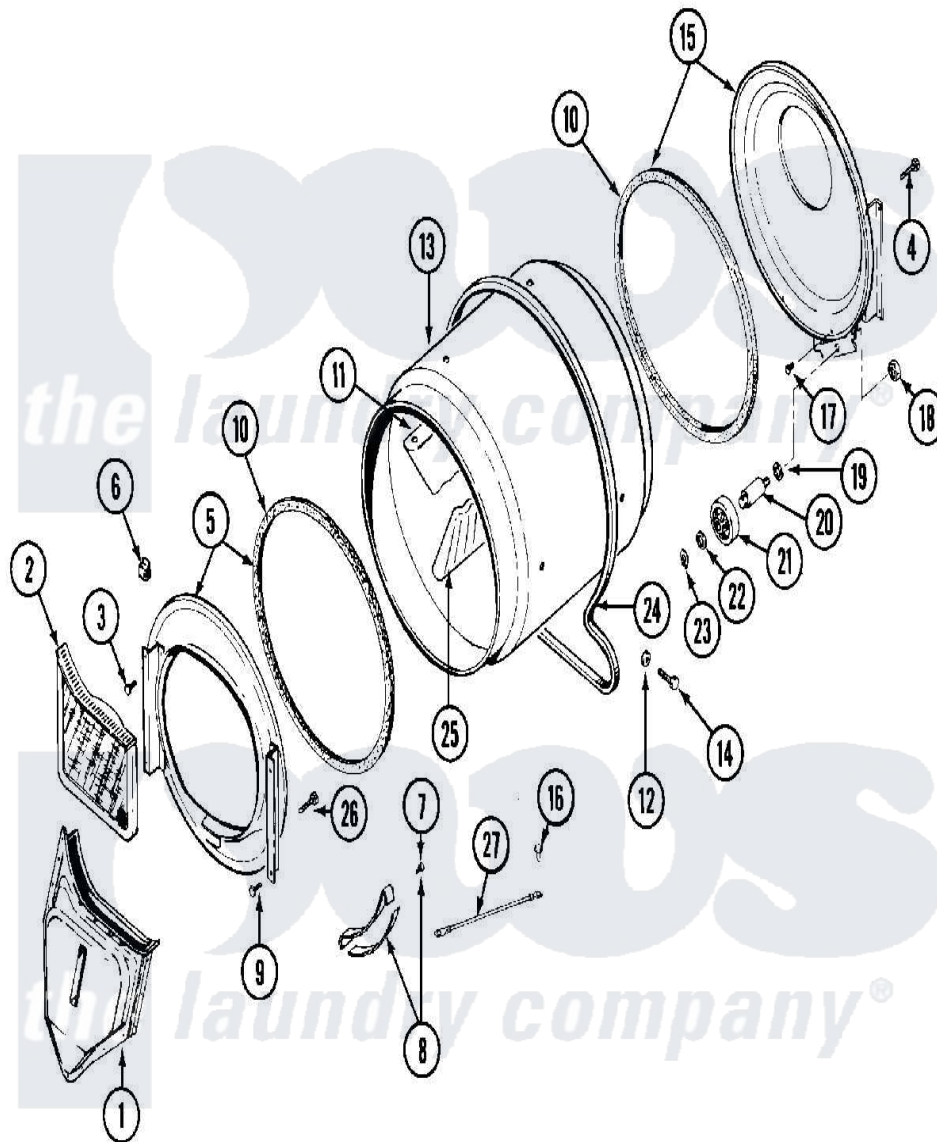

Maytag MDE11PDAGW 05 - TUMBLER

Maytag [Residential Maytag MDE11PDAGW Dryer Parts](#) Parts Diagram 05 - TUMBLER
 Click on the part number to view part

Item	Original Part Number	Replaced By	Status	Part Description
001	33001016			Outlet Duct Assembly
002	33001170	33002970		Lint Filte
003	NLA		Not Available	SCREW, TUMBLER SUPPORT
004	Y313561			Screw---NA
005	33001179			Front, Tumbler
006	Y310376			Clip, Door Switch Harness
007	210720			Rivet, Bearing To Tumbler Frnt
008	306508			Tumbler Bearing Kit ---W
009	Y310632	1163839		Screw
010	314820			Seal, Tumbler
011	33001012			Baffle
012	314158			Washer, Baffle To Tumbler
013	33001108		Not Available	DRYER TUMBLER, W/O BAFFLES
014	Y310759			Screw, Tumbler Baffles
015	33001178			Back, Tumbler

016	910343	488234	Screw 8-32 X 1/4
017	Y310632	1163839	Screw
018	312538	33001443	Nut, Hex
019	Y313347	312535	Washer, Vault Mounting Brk.
020	Y312948	6-3129480	Shaft- Tumbler
021	Y303373	12001541	Drum Roller/Washer Assembly--W
022	312535		Washer, Vault Mounting Brk.
023	410233	9703438	Ring-Retrn
024	Y312959		Poly "V" Belt For Tumbler
025	33001004		Baffle, Tall
026	Y314110	33002917	Screw, No.10-16
027	901220		Ground Wire