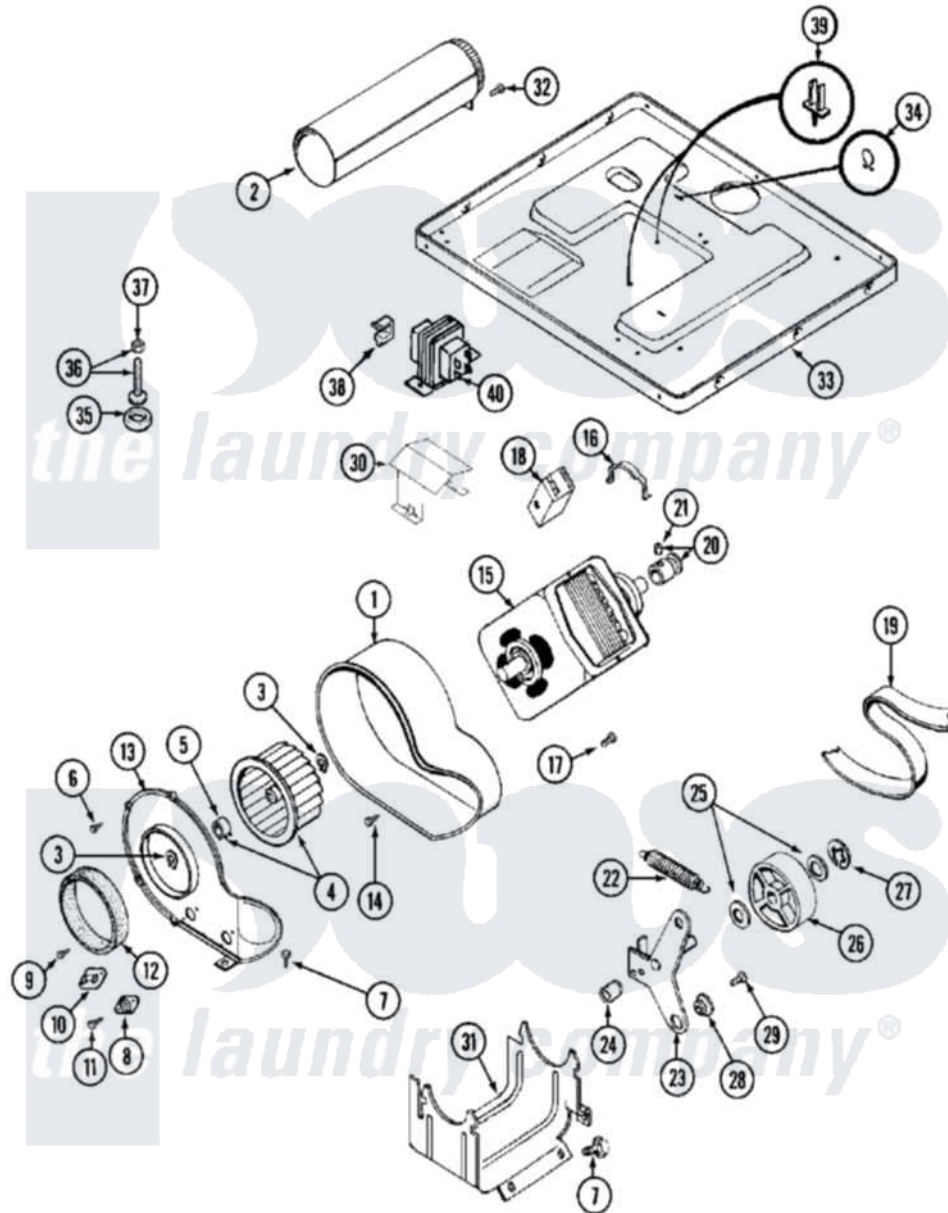

Maytag MDE11PDAGW 07 - MOTOR DRIVE

Maytag Residential Maytag MDE11PDAGW Dryer Parts Parts Diagram 07 - MOTOR DRIVE
 Click on the part number to view part

Item	Original Part Number	Replaced By	Status	Part Description
001	Y312893			Housing, Blower
002	Y303442			EXHAUST DUCT ASSEMBLY
003	410233	9703438		Ring-Retrn
004	Y303836			Blower Wheel Assembly And Clamp
005	312967			Clamp, Blower Housing
006	Y312961	W10116751		Screw
007	Y313561			Screw----NA
008	307208			Thermistor, Temp. Control
"	Y303391	33303391		Thermostat, Cycling
009	211294	90767		Screw, 8A X 3/8 HeX Washer Head Tapping
010	306604			Cut-Off, Thermal Part Not Used
011	NLA		Not Available	SCREW, THERMAL CUT-OFF
012	Y312901			Seal, Housing Cover
013	314778		Not Available	COVER, BLOWER HOUSING

014	314818	1163839		Screw
015	Y304656		Not Available	MOTOR (240V 50HZ)
016	Y015825			Clip, Motor To Motor Support
017	Y312961	W10116751		Screw
018	306207		Not Available	(PROD. No.303358-8 & No.303358-9)
"	NLA		Not Available	SWITCH, MOTOR EXTERNAL START
019	Y312959			Poly "V" Belt For Tumbler
020	305186			Pulley, Motor
021	Y053241			Set Screw, Motor Pulley
022	Y303945			IDLER SPRING ASSY. W/PLUG
023	Y303363	6-3033630		Idler Arm
024	Y313582	W10116756		Spacer
025	Y312527			Washer, Idler Shaft
026	Y303705	6-3037050		Pulley- ID
027	312958	354987		Ring, Retaining
028	315772			Sleeve, Idler Arm
029	Y014874			Screw, Idler Arm And Sleeve
030	315218			Shield, Transformer
031	NLA		Not Available	SUPPORT, MOTOR
032	Y310632	1163839		Screw
033	306261			Base Assembly, Upper Dryer
"	306530		Not Available	BASE ASSEMBLY (LOWER)
034	410490			Spring, Retainer Wire Harness
035	210684			Foot, Adjustable Leg
036	Y302699	22003428		Leg, Adjustable
037	210385			Lock Nut For Adjustable Leg
038	Y310376			Clip, Door Switch Harness
039	315471	22003298		Retainer, Wire
040	211294	90767		Screw, 8A X 3/8 HeX Washer Head Tapping
"	22001417			Transformer
"	307928	12001933		Transformer
"	33001205			Transformer
"	Y313559			Screw