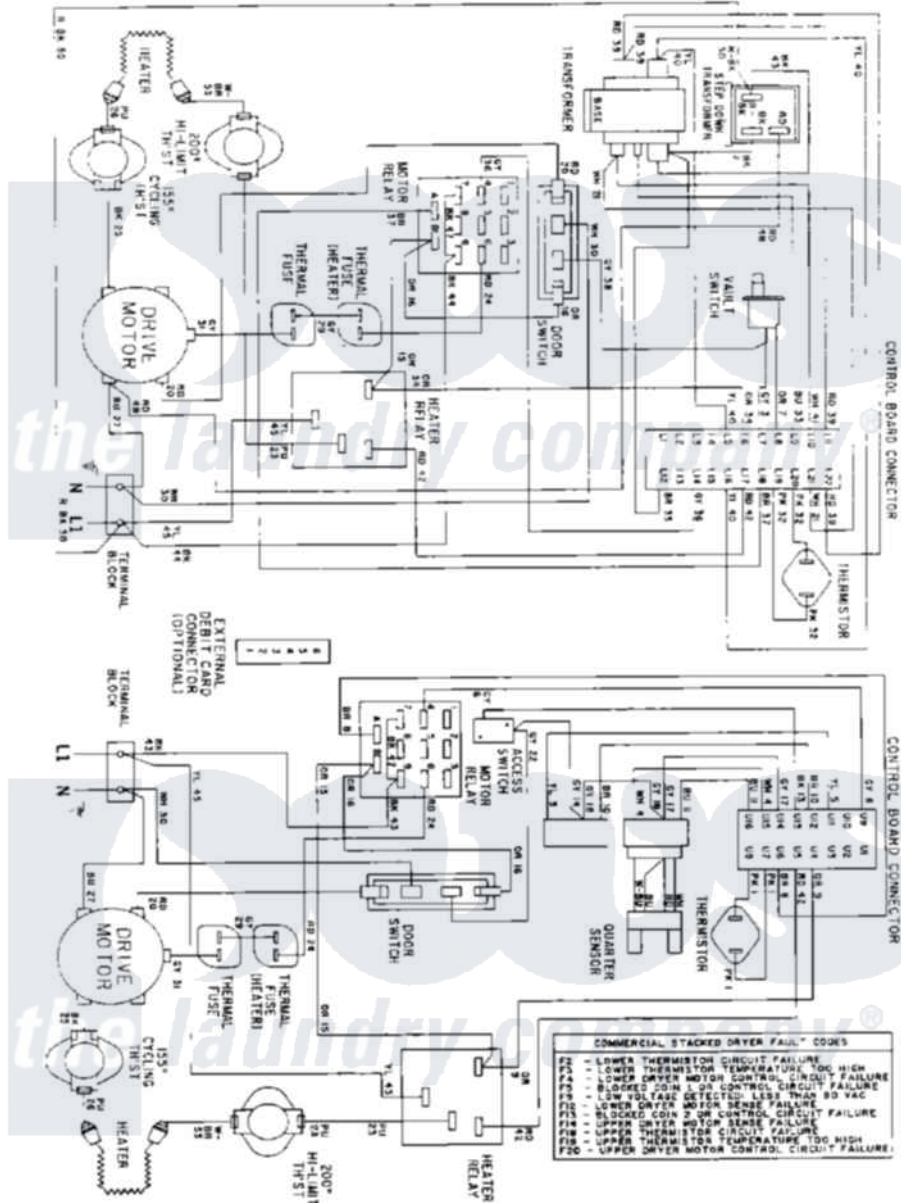

Maytag MDE11PDAGW 08 - WIRING INFORMATION

Maytag Residential Maytag MDE11PDAGW Dryer Parts Parts Diagram 08 - WIRING INFORMATION
 Click on the part number to view part

Item	Original Part Number	Replaced By	Status	Part Description
001	NLA		Not Available	WIRING INFORMATION