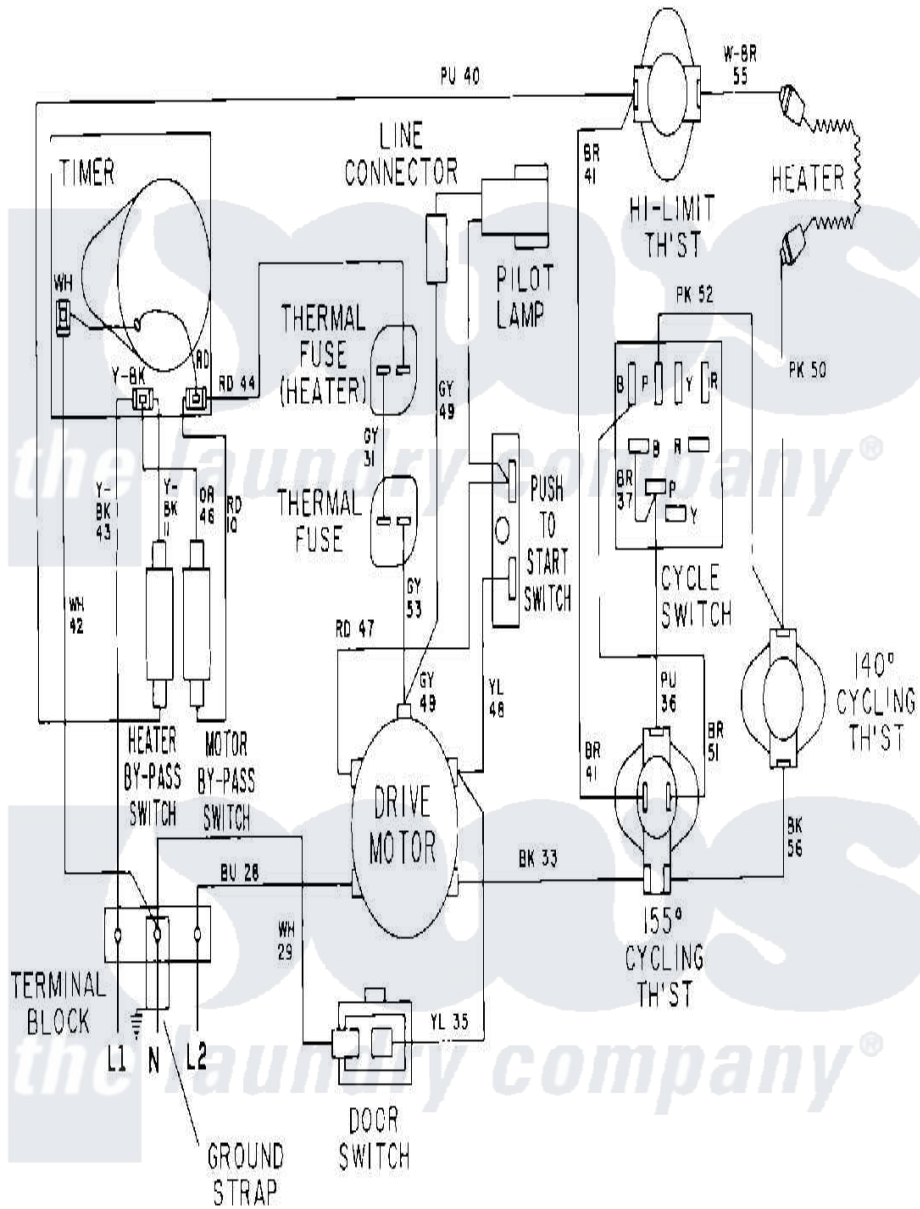

# Maytag MDE12CSACL 07 - WIRING INFORMATION

Maytag Residential Maytag MDE12CSACL Dryer Parts Parts Diagram 07 - WIRING INFORMATION  
 Click on the part number to view part

Item	Original Part Number	Replaced By	Status	Part Description
001	NLA		Not Available	WIRING INFORMATION