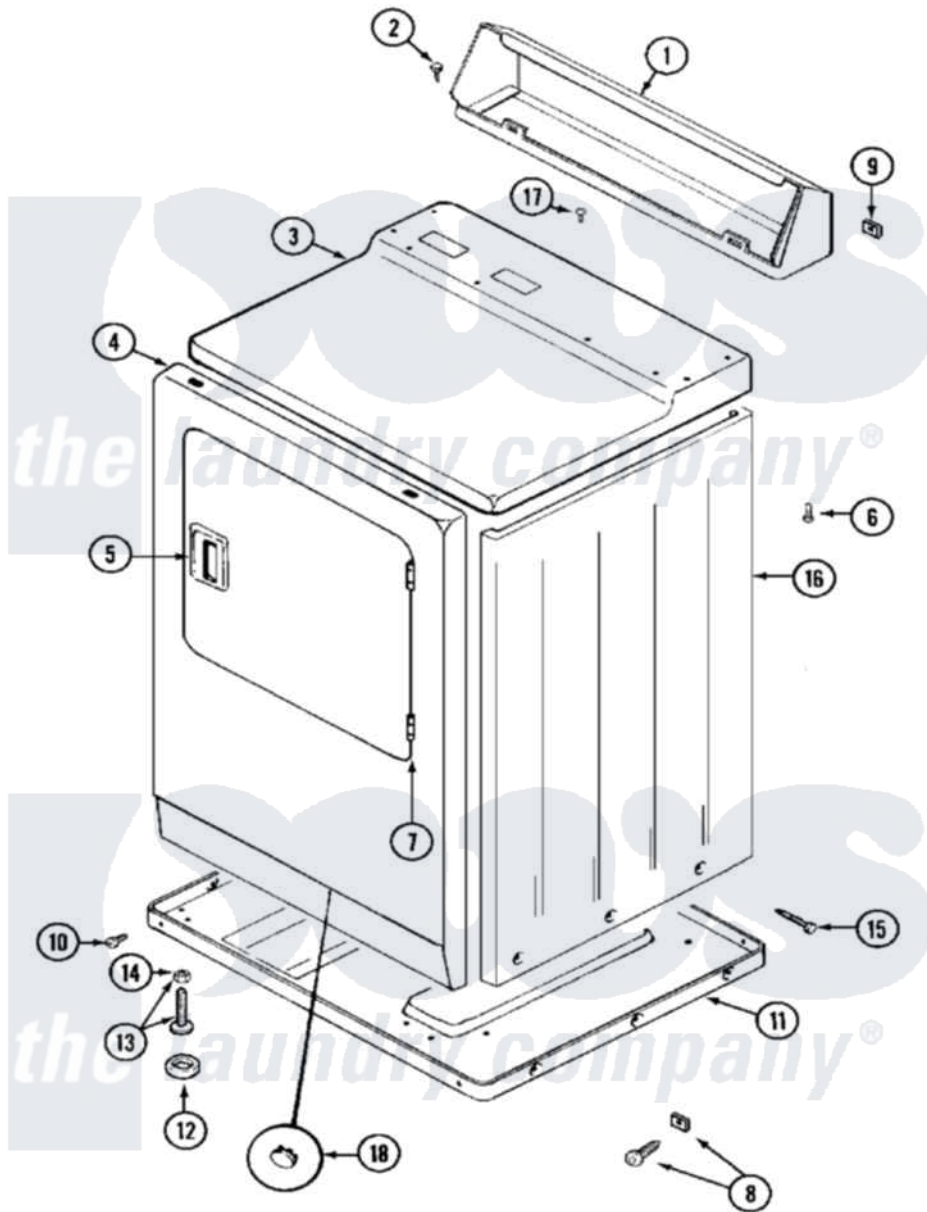

# Maytag MDE12CSACW 01 - CABINET-FRONT

Maytag [Residential Maytag MDE12CSACW Dryer Parts](#) Parts Diagram 01 - CABINET-FRONT  
 Click on the part number to view part

Item	Original Part Number	Replaced By	Status	Part Description
001	NLA		Not Available	CONSOLE (WHT)
002	212276	<a href="#">W10116760</a>		Screw
003	33001703	<a href="#">33001740</a>		Cover, Top
"	NLA		Not Available	(ALM)
004	33001486	<a href="#">98008544</a>		Screw
"	NLA		Not Available	PANEL, FRONT (WHT)---NA
005	<a href="#">33001241</a>			Handle, Door
"	33001254	<a href="#">37001047</a>		Handle, Door
006	<a href="#">214354</a>			Screw, Top Cover To Cabnt.
007	<a href="#">33001230</a>			Hinge, Door
008	<a href="#">22001496</a>			Front Panel Fastener And Screw
009	<a href="#">215075</a>			Fastener, Control Panel To Console
010	<a href="#">Y313561</a>			Screw---NA
"	Y310632	<a href="#">1163839</a>		Screw
011	V302361		Not Available	BASE ASSY. (UPPER &

011	1303301	Not Available	LOWER)
012	<a href="#">Y314137</a>		Foot, Rubber
013	<a href="#">Y305086</a>		Adjustable Leg And Nut
014	Y052740	<a href="#">62739</a>	Nut, Lock
015	<a href="#">213007</a>		Xfor Cabinet See Cabinet, Back
016	NLA	Not Available	CABINET (WHT)
017	210186	<a href="#">3370225</a>	Screw
018	33001614	Not Available	PLUG, FRONT PANEL (WHT)
"	33001615	Not Available	PLUG, FRONT PANEL (ALM)