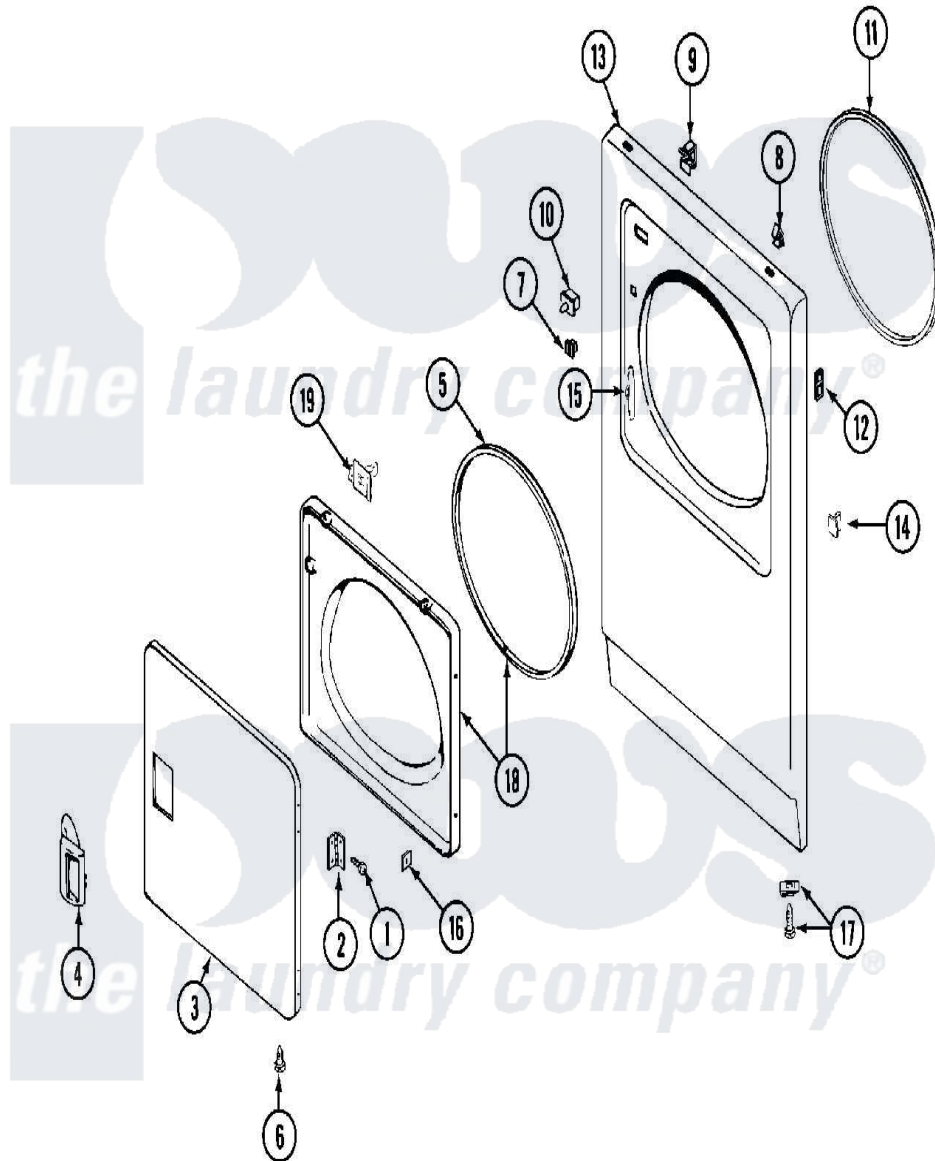

Maytag MDE12CSACW 02 - DOOR

Maytag [Residential Maytag MDE12CSACW Dryer Parts](#) Parts Diagram 02 - DOOR
 Click on the part number to view part

Item	Original Part Number	Replaced By	Status	Part Description
001	Y314062			Screw, Door Hinge And Panel
002	33001230			Hinge, Door
003	33001240			Door
"	33001257	33001240		Door
004	33001241			Handle, Door
"	33001254	37001047		Handle, Door
005	33001131			Seal, Door
006	33001132	33002342		Plug, Sifht Hole
"	33001168		Not Available	PLUG, SIGHT HOLE (ALM)
007	Y304578	LA-1003		Door Catch Kit
008	22001650			Fastener, Spring
009	Y310376			Clip, Door Switch Harness
010	33001509	W10169313		Switch-Dor
011	314937			Seal, Front Panel
012	NLA		Not Available	SPEEDNUT, HINGE SCREW
"	NLA		Not Available	SCREW, PLASTIC

013	33001486	98008544	Screw
"	NLA		Not Available
014	NLA		PANEL, FRONT (WHT)---NA
015	33001175		PLUG, DOOR CATCH
"	33001176		Cover, Hinge Hole
016	Y313910		Cover, Hinge Hole
017	22001496		Clip, Door Liner To Outer Panel
018	33001243		Front Panel Fastener And Screw
019	314944	33001305	PANEL, INNER DOOR (W/SEAL)
"	33001305		Strike, Door
"	33001305		Strike, Door