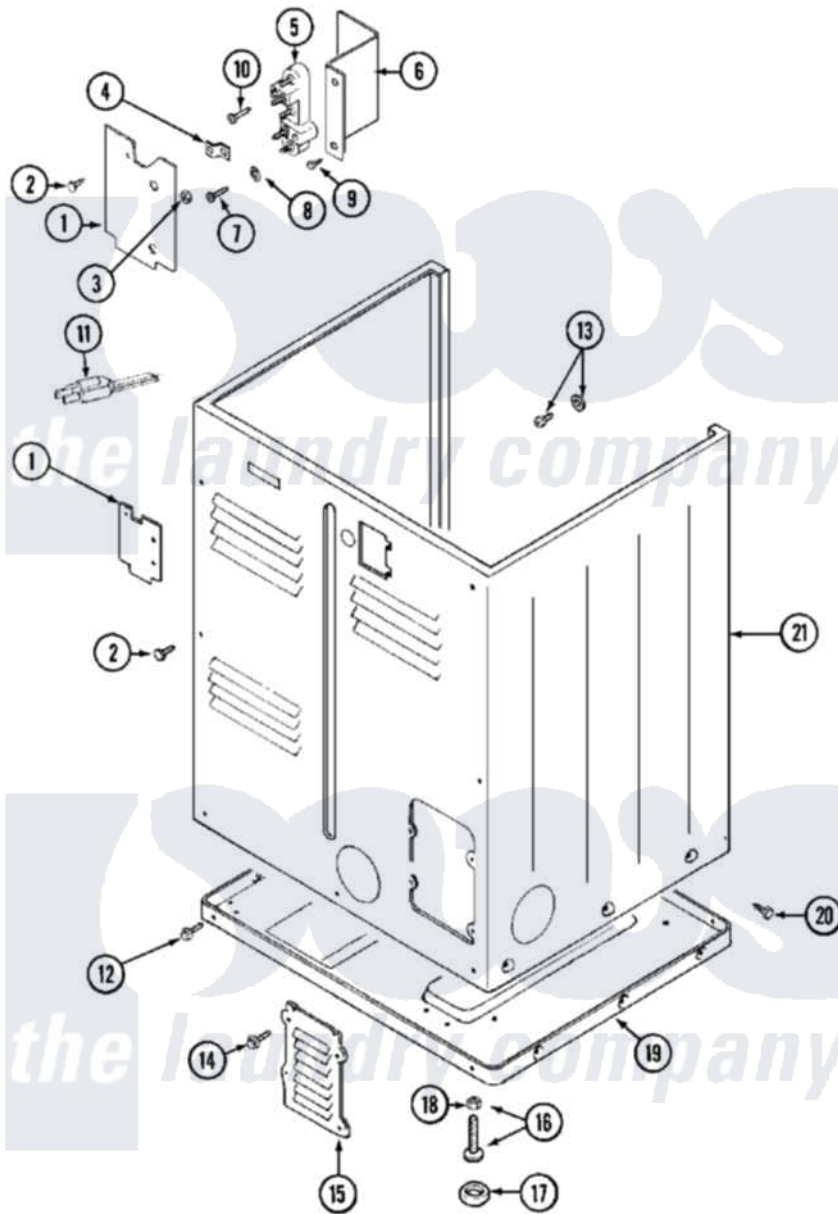

# Maytag MDE12CSACW 03 - CABINET-REAR

Maytag Residential Maytag MDE12CSACW Dryer Parts Parts Diagram 03 - CABINET-REAR  
 Click on the part number to view part

Item	Original Part Number	Replaced By	Status	Part Description
001	Y312905		Not Available	COVER, TERMINAL
002	<a href="#">Y313561</a>			Screw---NA
003	311484	<a href="#">112432</a>		Nut
004	<a href="#">Y312184</a>			Strap, Grounding
005	<a href="#">33001244</a>			Block, Terminal
006	<a href="#">Y312904</a>			Bracket, Terminal Block
007	Y312209	<a href="#">W10001200</a>		Screw
008	<a href="#">Y311270</a>			Washer, Terminal Block
009	Y310632	<a href="#">1163839</a>		Screw
010	NLA		Not Available	SCREW, GROUND STRAP
011	305168	<a href="#">33002916</a>		Power Cord, Canadian 240V
"	<a href="#">33001425</a>			Locknut, Eared For Canadian
012	<a href="#">Y313561</a>			Screw---NA
"	Y310632	<a href="#">1163839</a>		Screw
013	NLA		Not Available	SCREW & WASHER ASSEMBLY
014	216423	<a href="#">3370225</a>		Screw

015	Y312951		Not Available	ACCESS COVER, BACK
016	<a href="#">Y305086</a>			Adjustable Leg And Nut
017	<a href="#">Y314137</a>			Foot, Rubber
018	Y052740	<a href="#">62739</a>		Nut, Lock
019	Y303361		Not Available	BASE ASSY. (UPPER & LOWER)
020	<a href="#">213007</a>			Xfor Cabinet See Cabinet, Back
021	NLA		Not Available	CABINET (WHT)