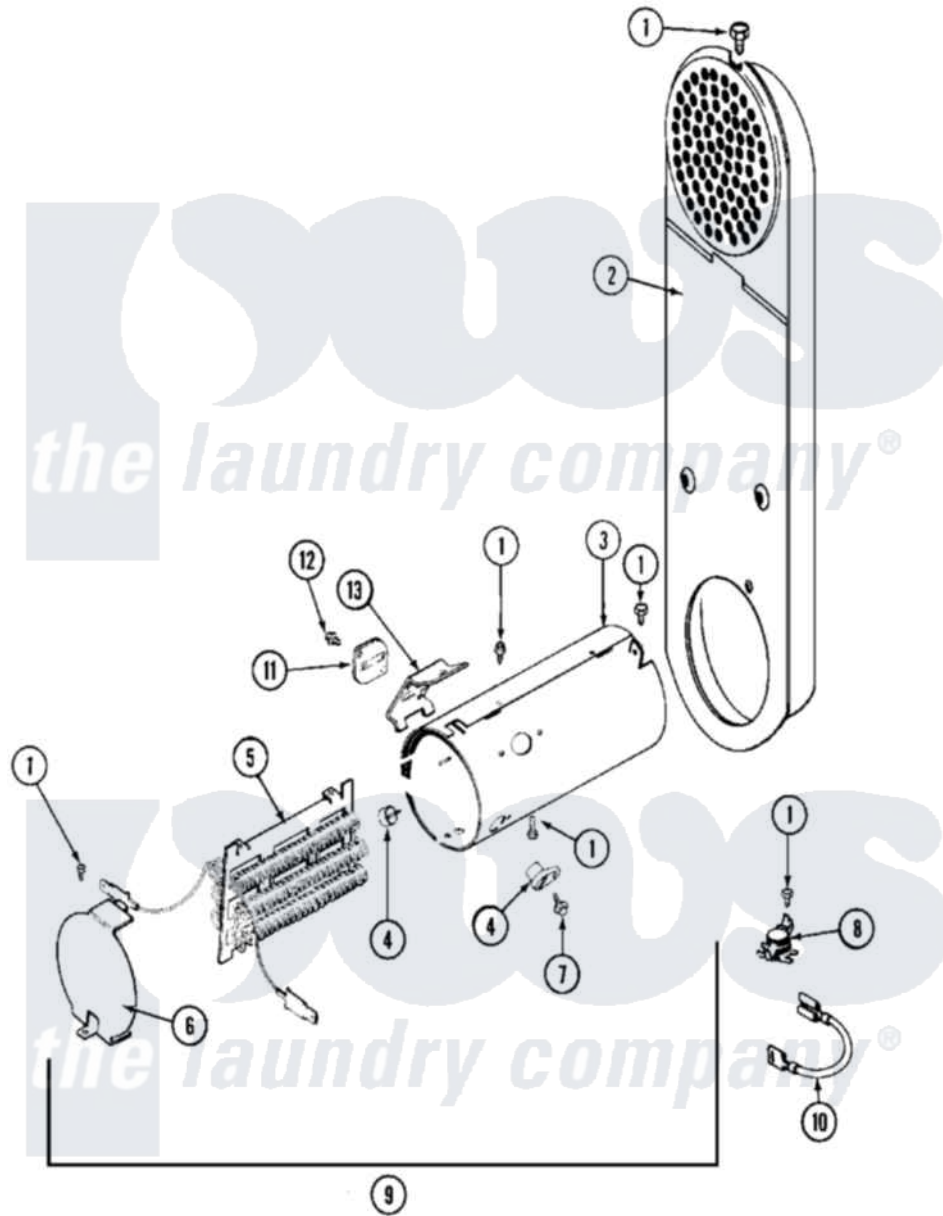

Maytag MDE12CSACW 05 - HEATER

Maytag Residential Maytag MDE12CSACW Dryer Parts Diagram 05 - HEATER
 Click on the part number to view part

Item	Original Part Number	Replaced By	Status	Part Description
001	211294	90767		Screw, 8A X 3/8 HeX Washer Head Tapping
002	308503		Not Available	INLET DUCT ASSEMBLY
003	314995			Enclosure, Heater
004	314998			Insulator, Terminal
005	308614			Heater Sub-Assembly
"	Y308612			Heater Sub-Assembly
006	314999			Shield, Radiant
007	NLA		Not Available	SCREW, TERMINAL INSULATOR
008	303396			Thermostat, Hi-Limit
009	307178			Heater Assembly
"	307179			Heater Assembly
010	Y307173			Wire, Jumper
011	307473			Fuse, Thermal
012	NLA		Not Available	SCREW
013	315346			Bracket, Thermal Fuse