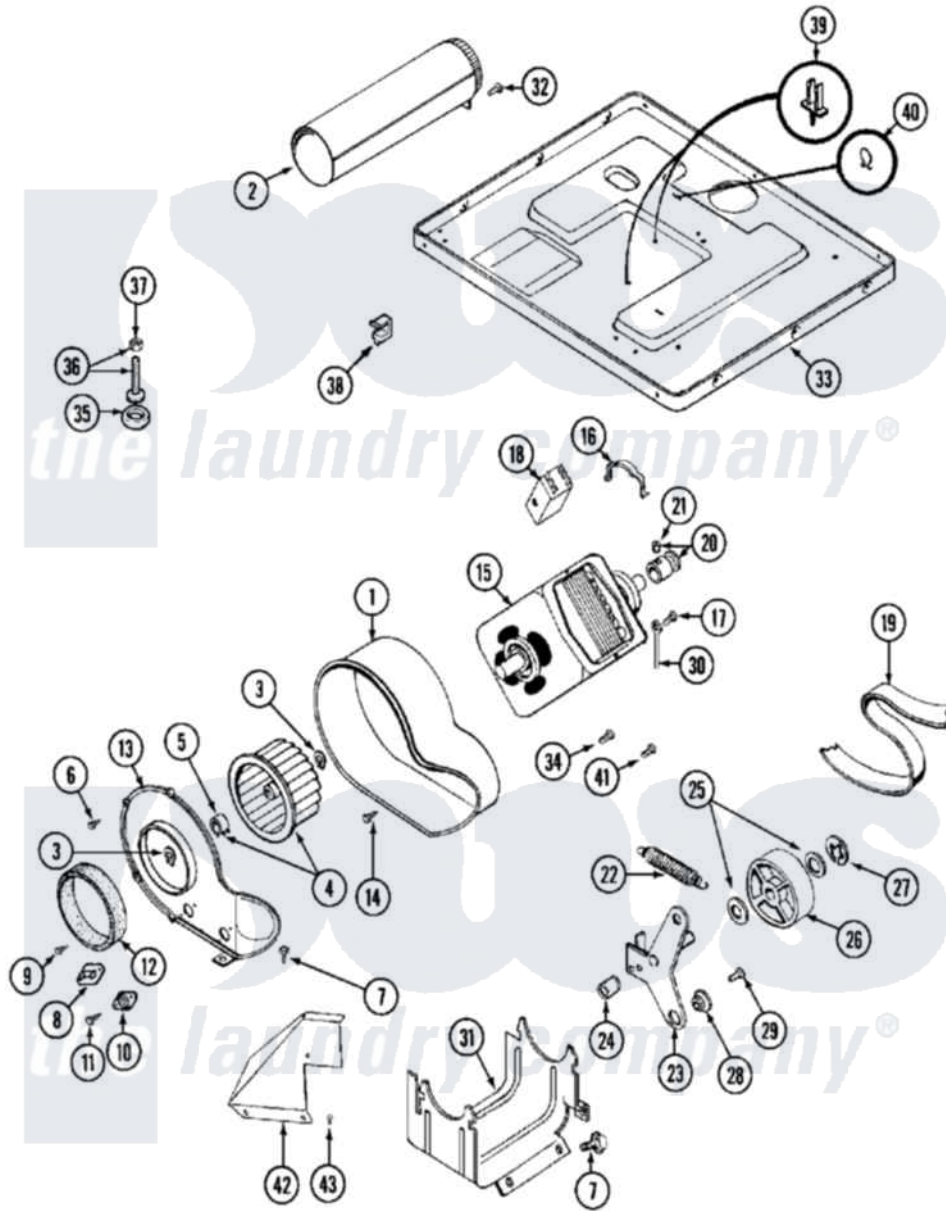

Maytag MDE12CSACW 06 - MOTOR DRIVE

Maytag [Residential Maytag MDE12CSACW Dryer Parts](#) Parts Diagram 06 - MOTOR DRIVE
 Click on the part number to view part

Item	Original Part Number	Replaced By	Status	Part Description
001	Y312893			Housing, Blower
002	Y303442			EXHAUST DUCT ASSEMBLY
003	410233	9703438		Ring-Retrn
004	Y303836			Blower Wheel Assembly And Clamp
005	312967			Clamp, Blower Housing
006	Y312961	W10116751		Screw
007	Y313561			Screw---NA
008	303392			Thermostat, Cycling
"	306966			Thermostat, Multi-Temp Part Not Used Mdg26ct-MN Only
009	211294	90767		Screw, 8A X 3/8 HeX Washer Head Tapping
010	306604			Cut-Off, Thermal Part Not Used
011	NLA		Not Available	SCREW, THERMAL CUT-OFF
012	Y312901			Seal, Housing Cover
013	314778		Not Available	COVER, BLOWER HOUSING