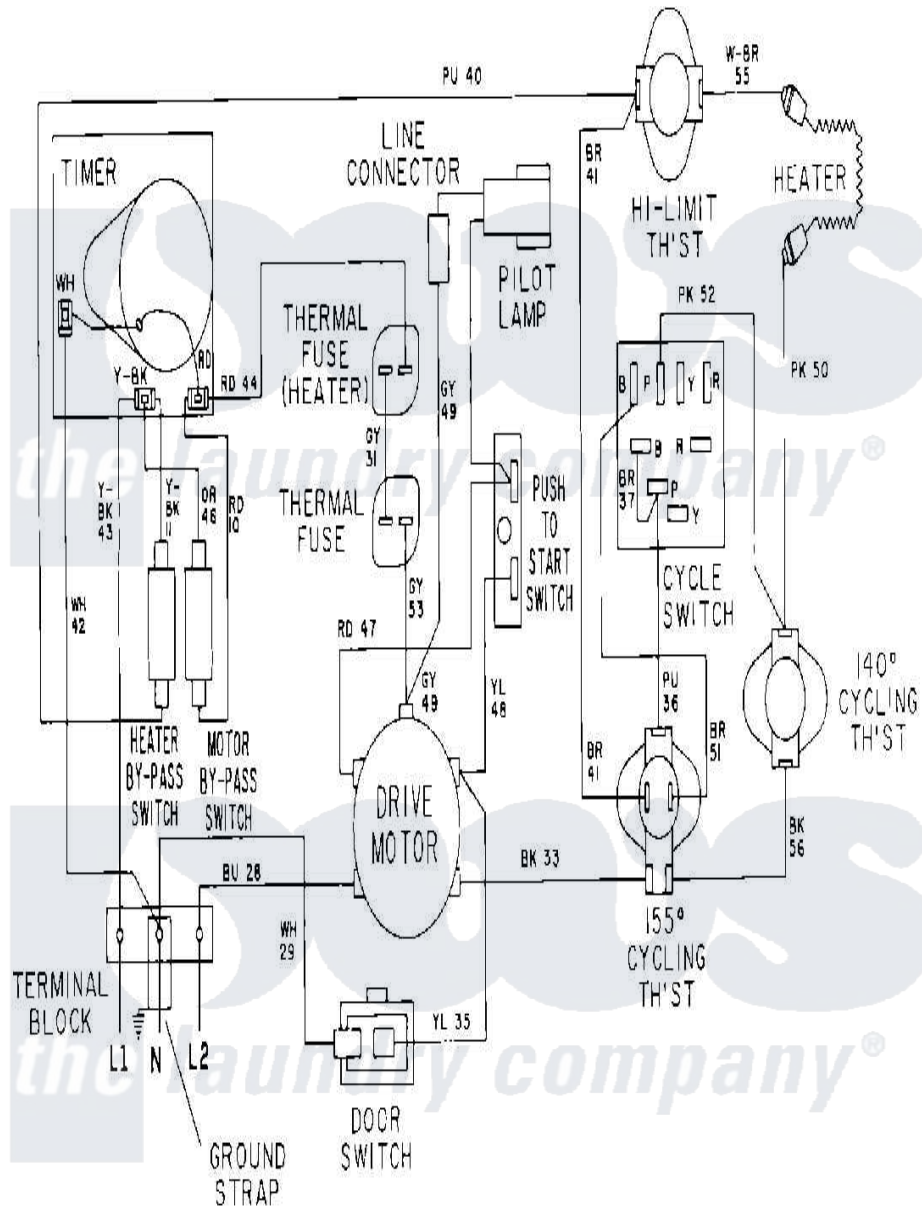

Maytag MDE12CSACW 07 - WIRING INFORMATION

Maytag Residential Maytag MDE12CSACW Dryer Parts Parts Diagram 07 - WIRING INFORMATION
 Click on the part number to view part

Item	Original Part Number	Replaced By	Status	Part Description
001	NLA		Not Available	WIRING INFORMATION