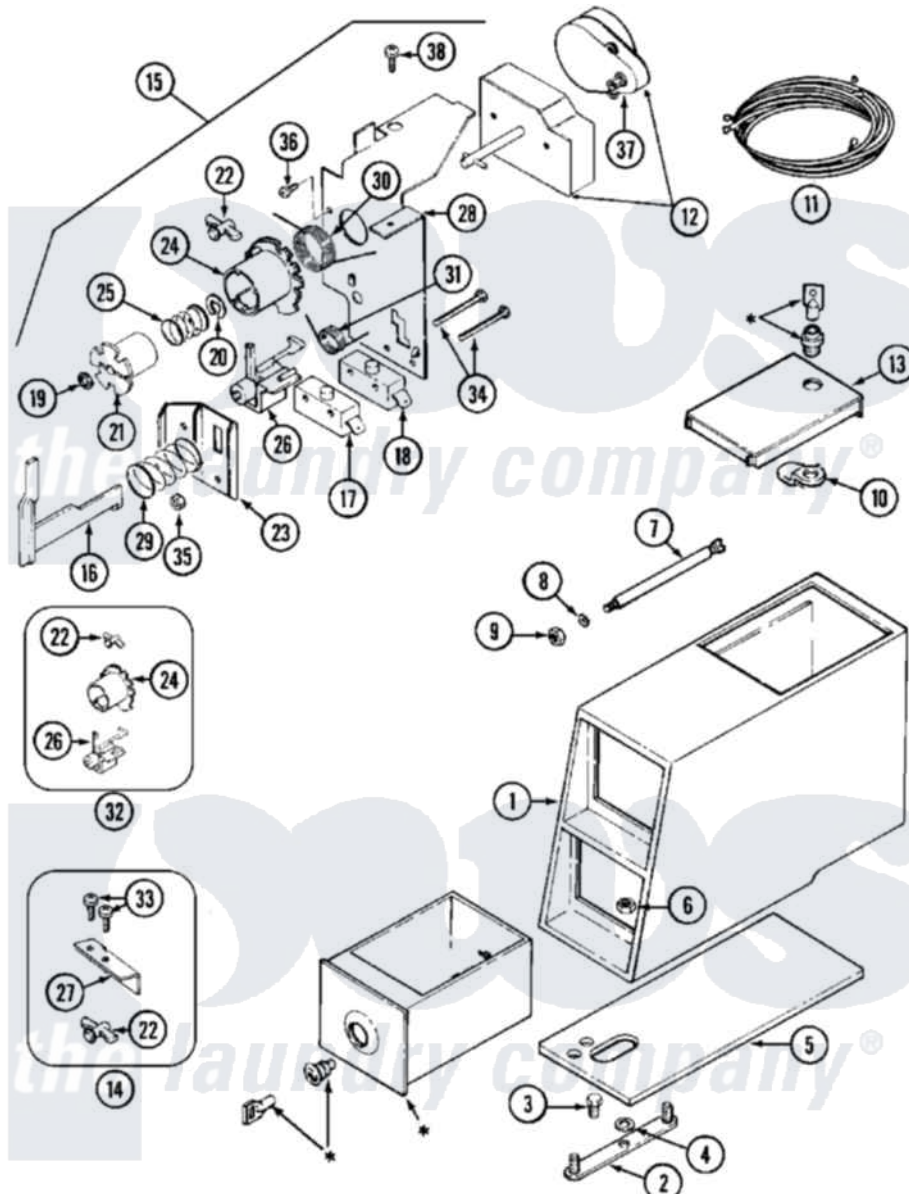

# Maytag MDE12CSACW 08 - CONTROL CENTER

\* CONTACT YOUR COMMERCIAL LAUNDRY DISTRIBUTOR

Maytag [Residential Maytag MDE12CSACW Dryer Parts](#) Parts Diagram 08 - CONTROL CENTER  
 Click on the part number to view part

Item	Original Part Number	Replaced By	Status	Part Description
001	22001871		Not Available	VAULT, COIN (WHT)
"	22001872	<a href="#">22002885</a>		Vault, Coin
002	22001810		Not Available	STRAP, MOUNTING
003	211294	<a href="#">90767</a>		Screw, 8A X 3/8 HeX Washer Head Tapping
004	<a href="#">910309</a>			Washer, Mounting Strap
005	<a href="#">22001870</a>			Gasket, Coin Vault
"	<a href="#">22001874</a>			Gasket, Coin Vault
006	Y052740	<a href="#">62739</a>		Nut, Lock
007	22001903	<a href="#">8576635</a>		Bolt
008	<a href="#">910387</a>			Lockwasher, Vault Assembly
009	<a href="#">Y052721</a>			Nut, Terminal Block Plate
010	NLA		Not Available	CAM, LOCKING
011	<a href="#">33001195</a>			Wire Harness, Timer
012	33001155	<a href="#">33002115</a>		Timer
013	<a href="#">22001881</a>			Grommet, Double
"	<a href="#">22001882</a>			Latch, Access Door