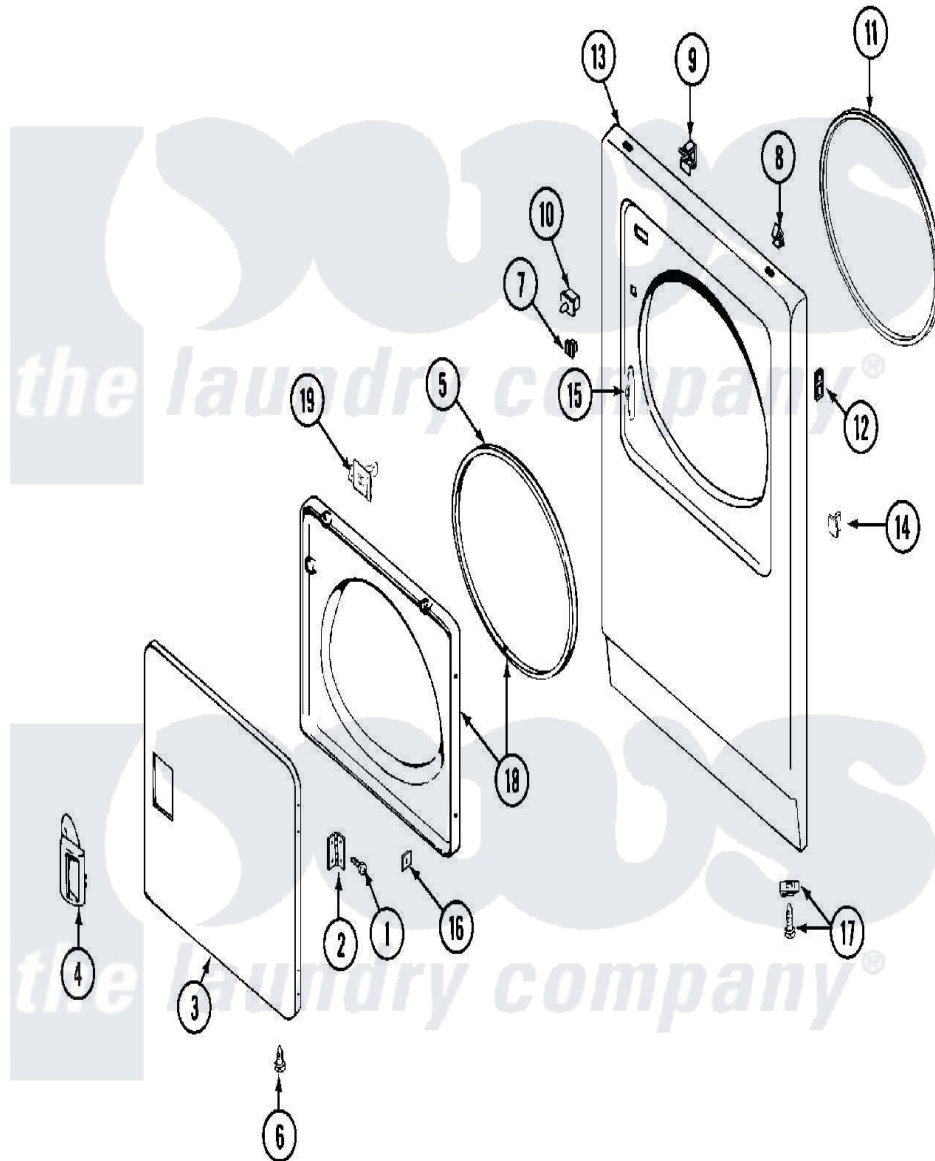

# Maytag MDE12CSADL 02 - DOOR

Maytag [Residential Maytag MDE12CSADL Dryer Parts](#) Parts Diagram 02 - DOOR  
 Click on the part number to view part

Item	Original Part Number	Replaced By	Status	Part Description
001	<a href="#">Y314062</a>			Screw, Door Hinge And Panel
002	<a href="#">33001230</a>			Hinge, Door
003	<a href="#">33001240</a>			Door
"	33001257	<a href="#">33001240</a>		Door
004	<a href="#">33001241</a>			Handle, Door
"	33001254	<a href="#">37001047</a>		Handle, Door
005	<a href="#">33001131</a>			Seal, Door
006	33001132	<a href="#">33002342</a>		Plug, Sifft Hole
"	33001168		Not Available	PLUG, SIGHT HOLE (ALM)
007	Y304578	<a href="#">LA-1003</a>		Door Catch Kit
008	<a href="#">22001650</a>			Fastener, Spring
009	<a href="#">Y310376</a>			Clip, Door Switch Harness
010	33001509	<a href="#">W10169313</a>		Switch-Dor
011	<a href="#">314937</a>			Seal, Front Panel
012	NLA		Not Available	SPEEDNUT, HINGE SCREW
"	NLA		Not Available	SCREW, PLASTIC

013	33001486	<a href="#">98008544</a>	Screw
"	NLA		Not Available
014	NLA		PANEL, FRONT (WHT)---NA
015	<a href="#">33001175</a>		PLUG, DOOR CATCH
"	<a href="#">33001176</a>		Cover, Hinge Hole
016	<a href="#">Y313910</a>		Cover, Hinge Hole
017	<a href="#">22001496</a>		Clip, Door Liner To Outer Panel
018	33001243		Front Panel Fastener And Screw
019	314944	<a href="#">33001305</a>	PANEL, INNER DOOR (W/SEAL)
"	<a href="#">33001305</a>		Strike, Door
			Strike, Door