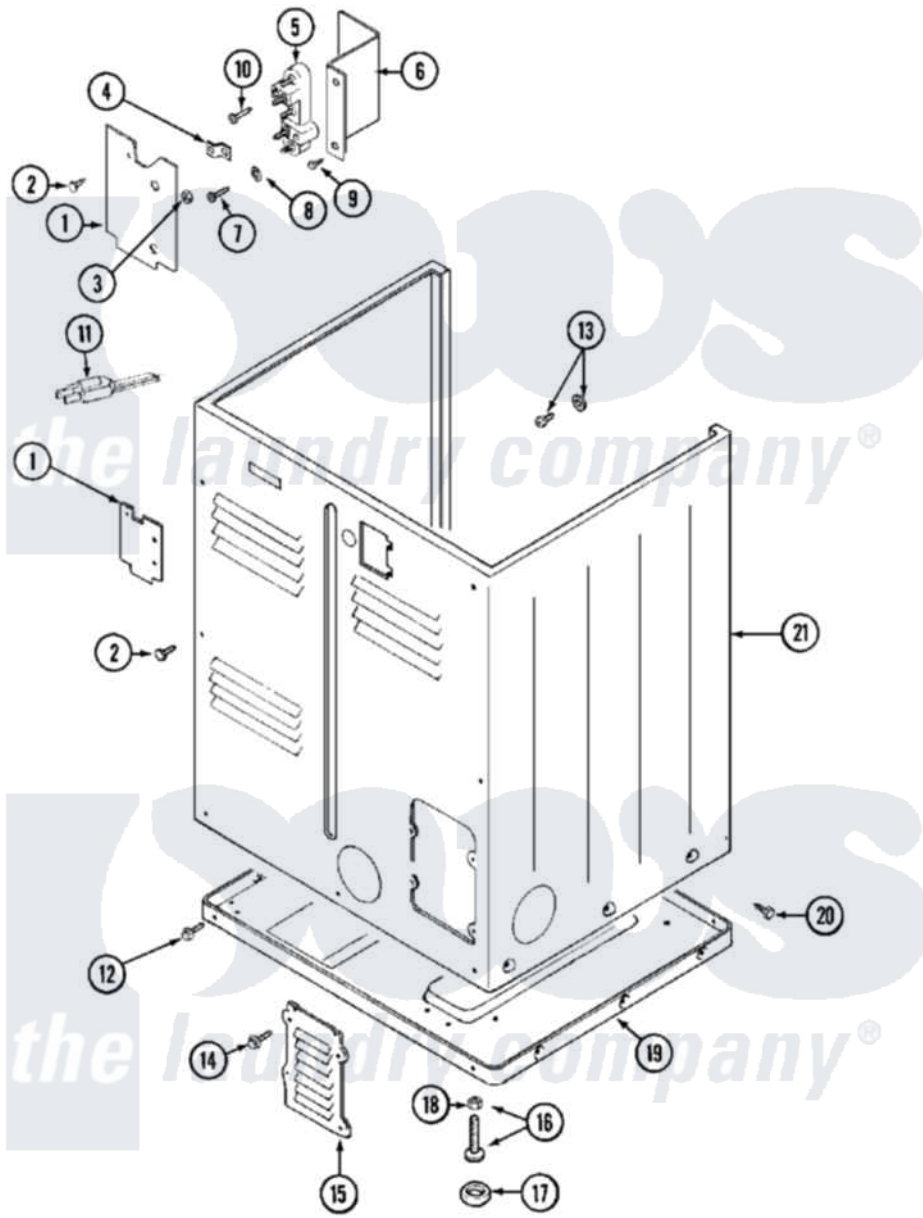

Maytag MDE12CSADL 03 - CABINET-REAR

Maytag [Residential Maytag MDE12CSADL Dryer Parts](#) Parts Diagram 03 - CABINET-REAR
 Click on the part number to view part

Item	Original Part Number	Replaced By	Status	Part Description
001	Y312905		Not Available	COVER, TERMINAL
002	Y313561			Screw----NA
003	311484	112432		Nut
004	Y312184			Strap, Grounding
005	33001244			Block, Terminal
006	Y312904			Bracket, Terminal Block
007	Y312209	W10001200		Screw
008	Y311270			Washer, Terminal Block
009	Y310632	1163839		Screw
010	NLA		Not Available	SCREW, GROUND STRAP
011	305168	33002916		Power Cord, Canadian 240V
"	33001425			Locknut, Eared For Canadian
012	Y313561			Screw----NA
"	Y310632	1163839		Screw
013	NLA		Not Available	SCREW & WASHER ASSEMBLY
014	216423	3370225		Screw

015	Y312951		Not Available	ACCESS COVER, BACK
016	Y305086			Adjustable Leg And Nut
017	Y314137			Foot, Rubber
018	Y052740	62739		Nut, Lock
019	Y303361		Not Available	BASE ASSY. (UPPER & LOWER)
020	213007			Xfor Cabinet See Cabinet, Back
021	NLA		Not Available	CABINET (WHT)