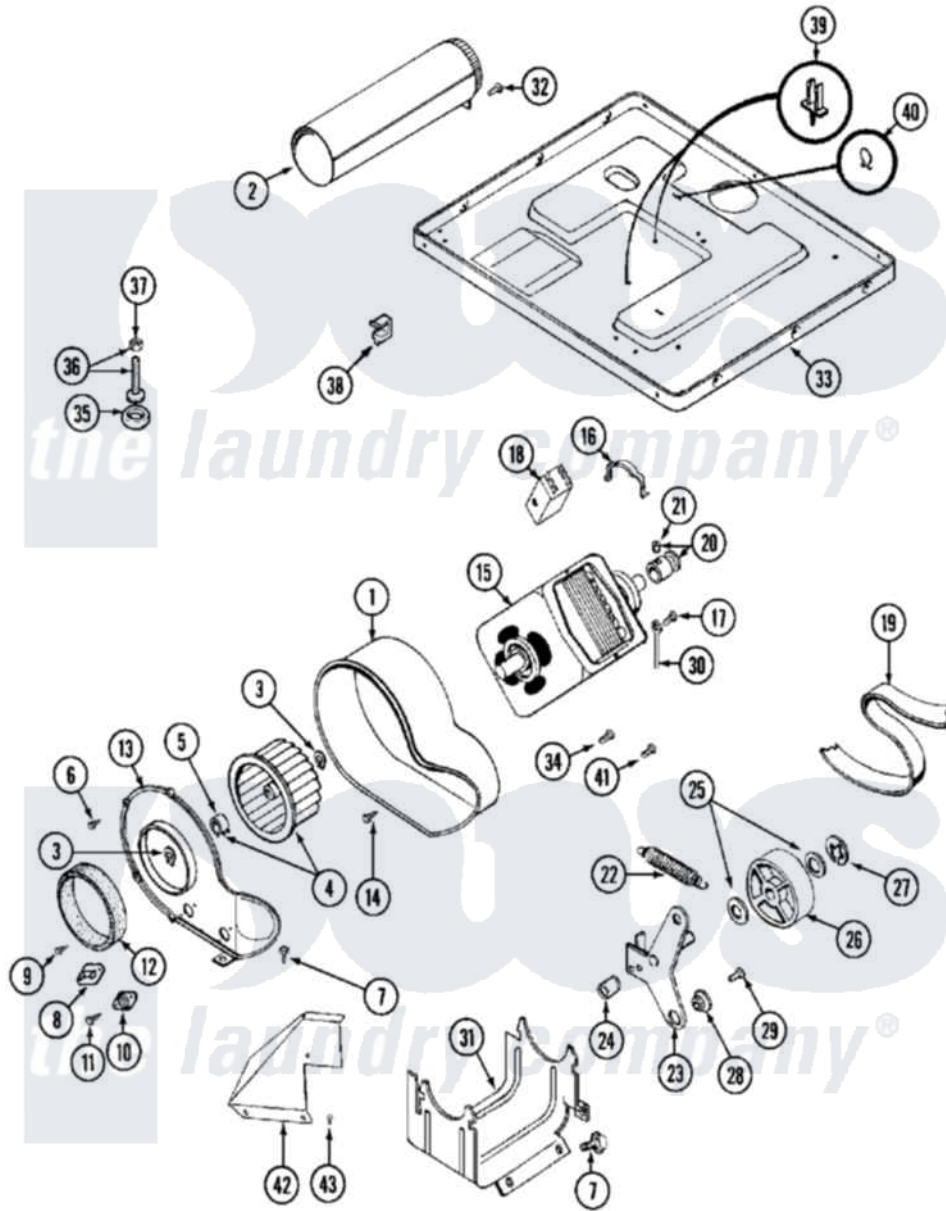

Maytag MDE12CSADL 06 - MOTOR DRIVE

Maytag [Residential Maytag MDE12CSADL Dryer Parts](#) Parts Diagram 06 - MOTOR DRIVE
 Click on the part number to view part

Item	Original Part Number	Replaced By	Status	Part Description
001	Y312893			Housing, Blower
002	Y303442			EXHAUST DUCT ASSEMBLY
003	410233	9703438		Ring-Retrn
004	Y303836			Blower Wheel Assembly And Clamp
005	312967			Clamp, Blower Housing
006	Y312961	W10116751		Screw
007	Y313561			Screw---NA
008	303392			Thermostat, Cycling
"	306966			Thermostat, Multi-Temp Part Not Used Mdg26ct-MN Only
009	211294	90767		Screw, 8A X 3/8 HeX Washer Head Tapping
010	306604			Cut-Off, Thermal Part Not Used
011	NLA		Not Available	SCREW, THERMAL CUT-OFF
012	Y312901			Seal, Housing Cover
013	314778		Not Available	COVER, BLOWER HOUSING