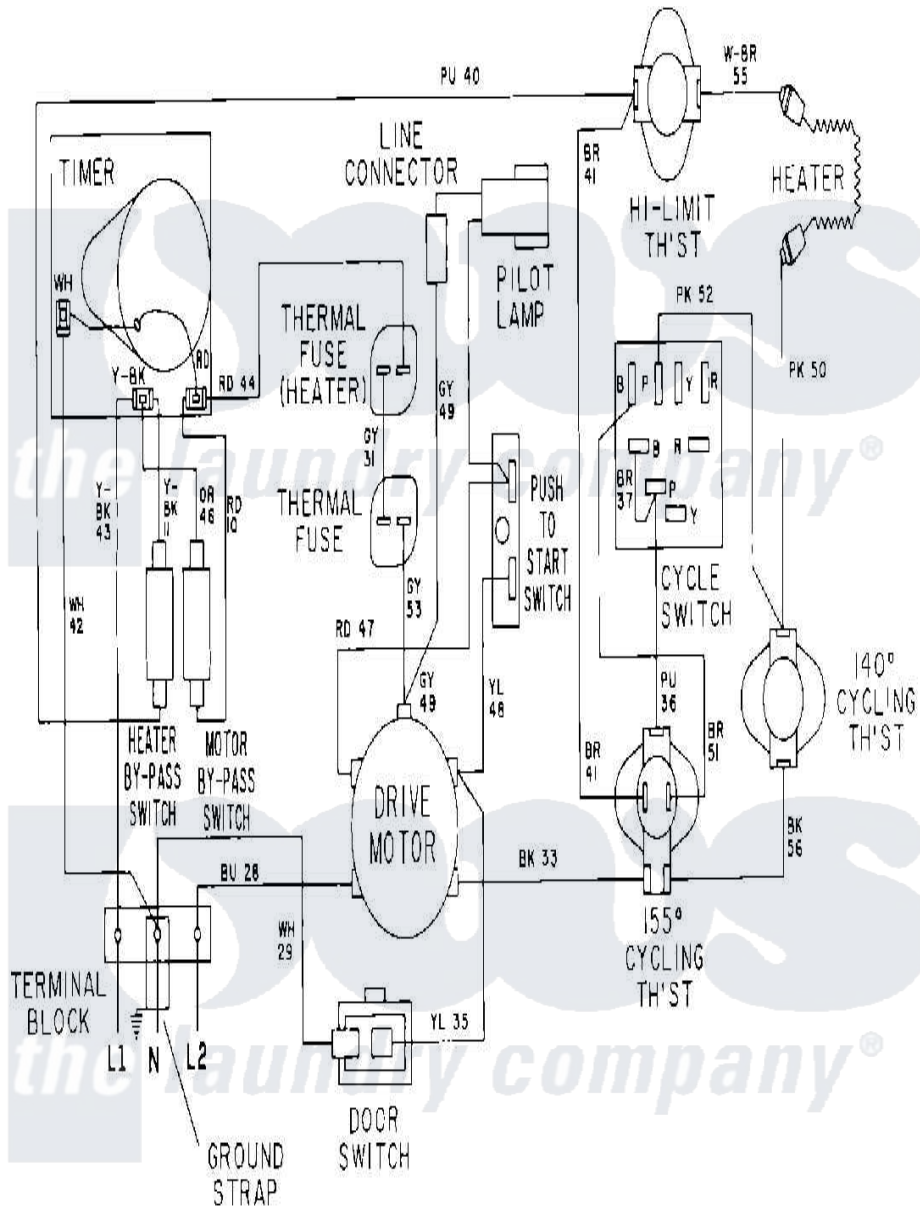

Maytag MDE12CSADL 07 - WIRING INFORMATION

Maytag Residential Maytag MDE12CSADL Dryer Parts Parts Diagram 07 - WIRING INFORMATION
 Click on the part number to view part

Item	Original Part Number	Replaced By	Status	Part Description
001	NLA		Not Available	WIRING INFORMATION