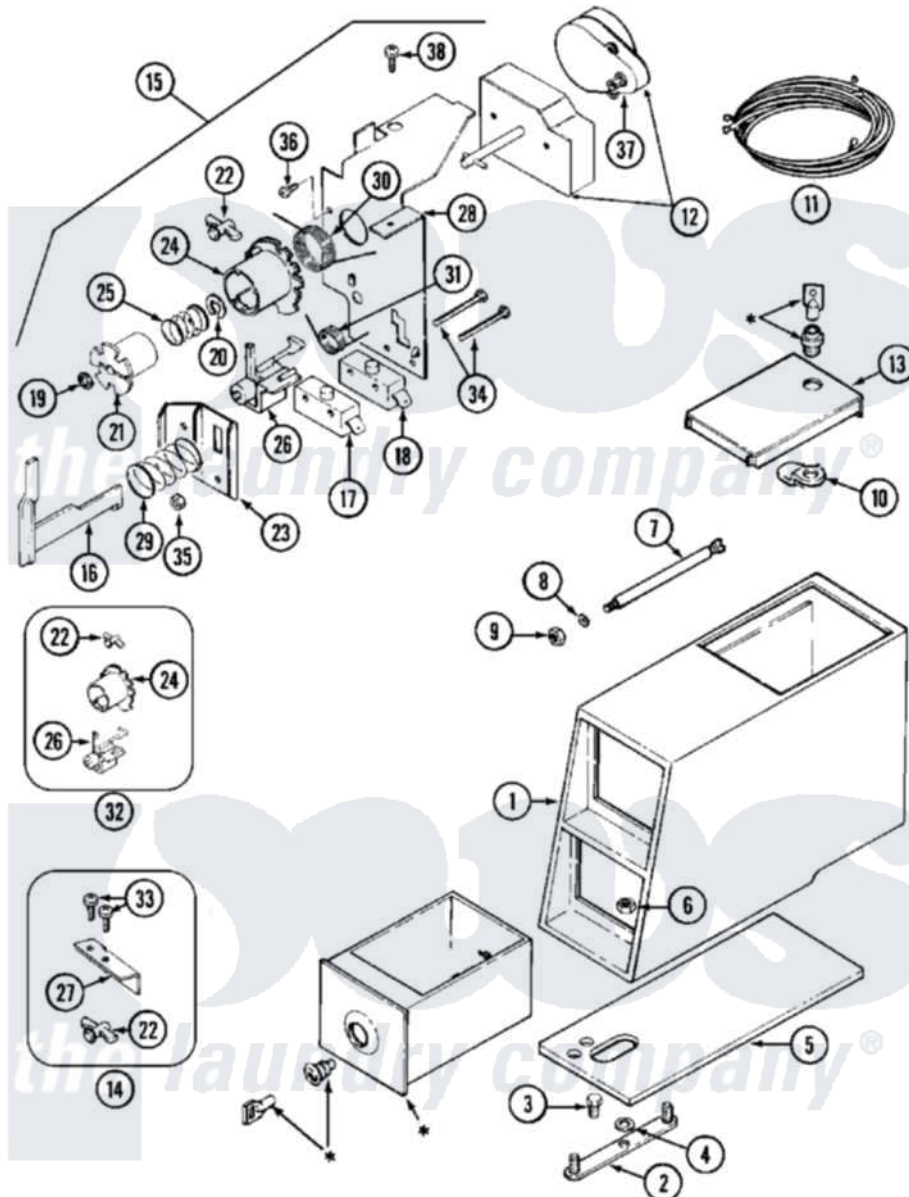

# Maytag MDE12CSADL 08 - CONTROL CENTER

\* CONTACT YOUR COMMERCIAL LAUNDRY DISTRIBUTOR

Maytag [Residential Maytag MDE12CSADL Dryer Parts](#) Parts Diagram 08 - CONTROL CENTER  
 Click on the part number to view part

Item	Original Part Number	Replaced By	Status	Part Description
001	22001871		Not Available	VAULT, COIN (WHT)
"	22001872	<a href="#">22002885</a>		Vault, Coin
002	22001810		Not Available	STRAP, MOUNTING
003	211294	<a href="#">90767</a>		Screw, 8A X 3/8 HeX Washer Head Tapping
004	<a href="#">910309</a>			Washer, Mounting Strap
005	<a href="#">22001870</a>			Gasket, Coin Vault
"	<a href="#">22001874</a>			Gasket, Coin Vault
006	Y052740	<a href="#">62739</a>		Nut, Lock
007	22001903	<a href="#">8576635</a>		Bolt
008	<a href="#">910387</a>			Lockwasher, Vault Assembly
009	<a href="#">Y052721</a>			Nut, Terminal Block Plate
010	NLA		Not Available	CAM, LOCKING
011	<a href="#">33001195</a>			Wire Harness, Timer
012	33001155	<a href="#">33002115</a>		Timer
013	<a href="#">22001881</a>			Grommet, Double
"	<a href="#">22001882</a>			Latch, Access Door