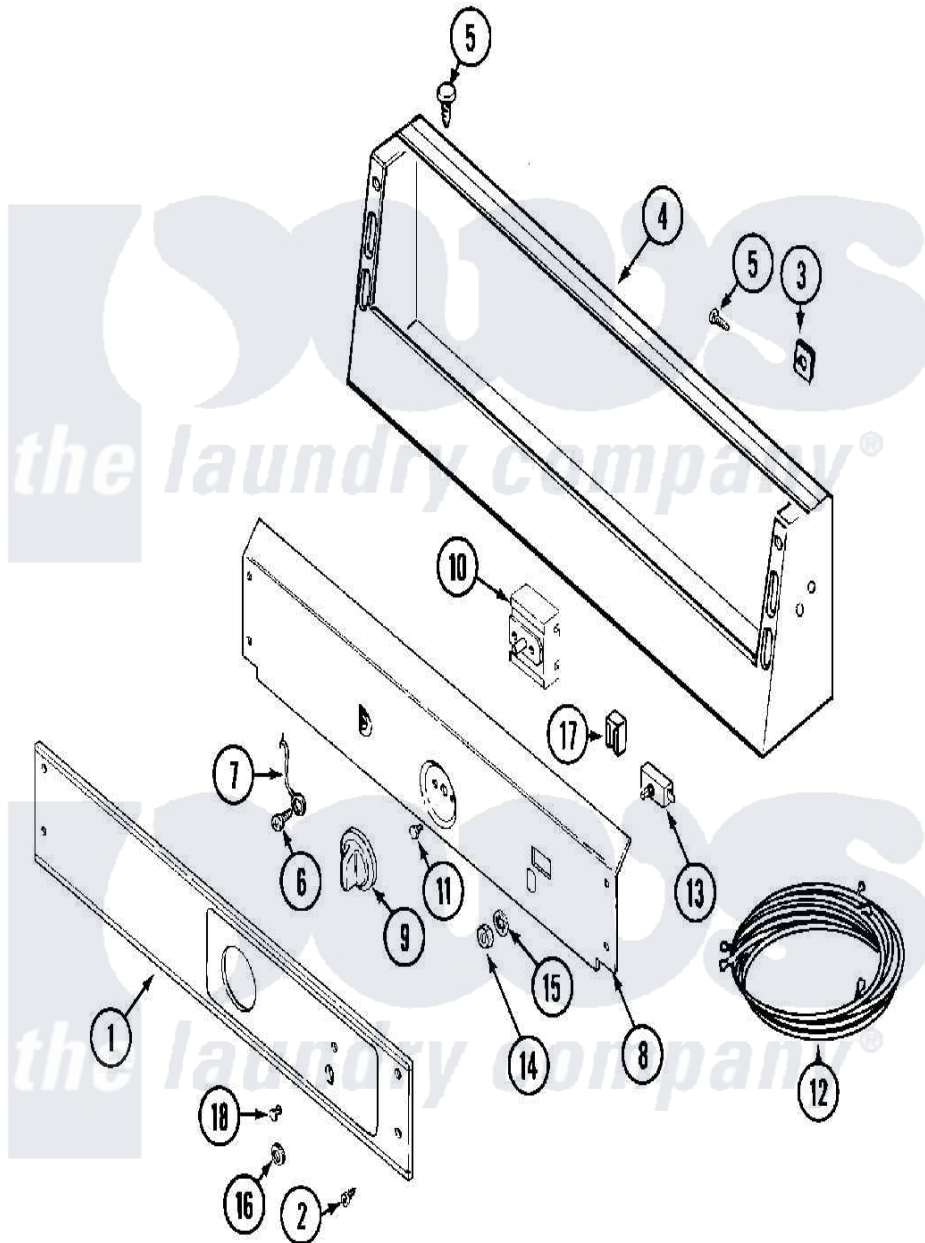

# Maytag MDE12CSADL 09 - CONTROL PANEL

Maytag [Residential Maytag MDE12CSADL Dryer Parts](#) Parts Diagram 09 - CONTROL PANEL  
 Click on the part number to view part

| Item | Original Part Number     | Replaced By               | Status        | Part Description             |
|------|--------------------------|---------------------------|---------------|------------------------------|
| 001  | 33001707                 |                           |               | PANEL, CONTROL               |
| 002  | <a href="#">215506</a>   |                           |               | Screw, Control Panel Overlay |
| 003  | <a href="#">215003</a>   |                           |               | Fastener, Panel And Bracket  |
| 004  | NLA                      |                           | Not Available | CONSOLE (WHT)                |
| 005  | 212276                   | <a href="#">W10116760</a> |               | Screw                        |
| 006  | <a href="#">211252</a>   |                           |               | Screw, Ground Wire           |
| 007  | <a href="#">205810</a>   |                           |               | Wire, Ground                 |
| 008  | 314912                   |                           | Not Available | BRACKET, CONTROL PANEL (WHT) |
| "    | NLA                      |                           | Not Available | (ALM)                        |
| 009  | <a href="#">306938</a>   |                           |               | Knob, Selector Switch        |
| 010  | 307237                   | <a href="#">W10327105</a> |               | Switch, Cycle Selection      |
| 011  | Y313588                  | <a href="#">488234</a>    |               | Screw 8-32 X 1/4             |
| 012  | <a href="#">33001529</a> |                           |               | Wire Harness, Main           |
| 013  | 306940                   | <a href="#">W10149462</a> |               | Switch, Push-To-Start        |
| 014  | Y312706                  | <a href="#">422617</a>    |               | Nut                          |
| 015  | <a href="#">312751</a>   |                           |               | Lockwasher, Start Switch     |