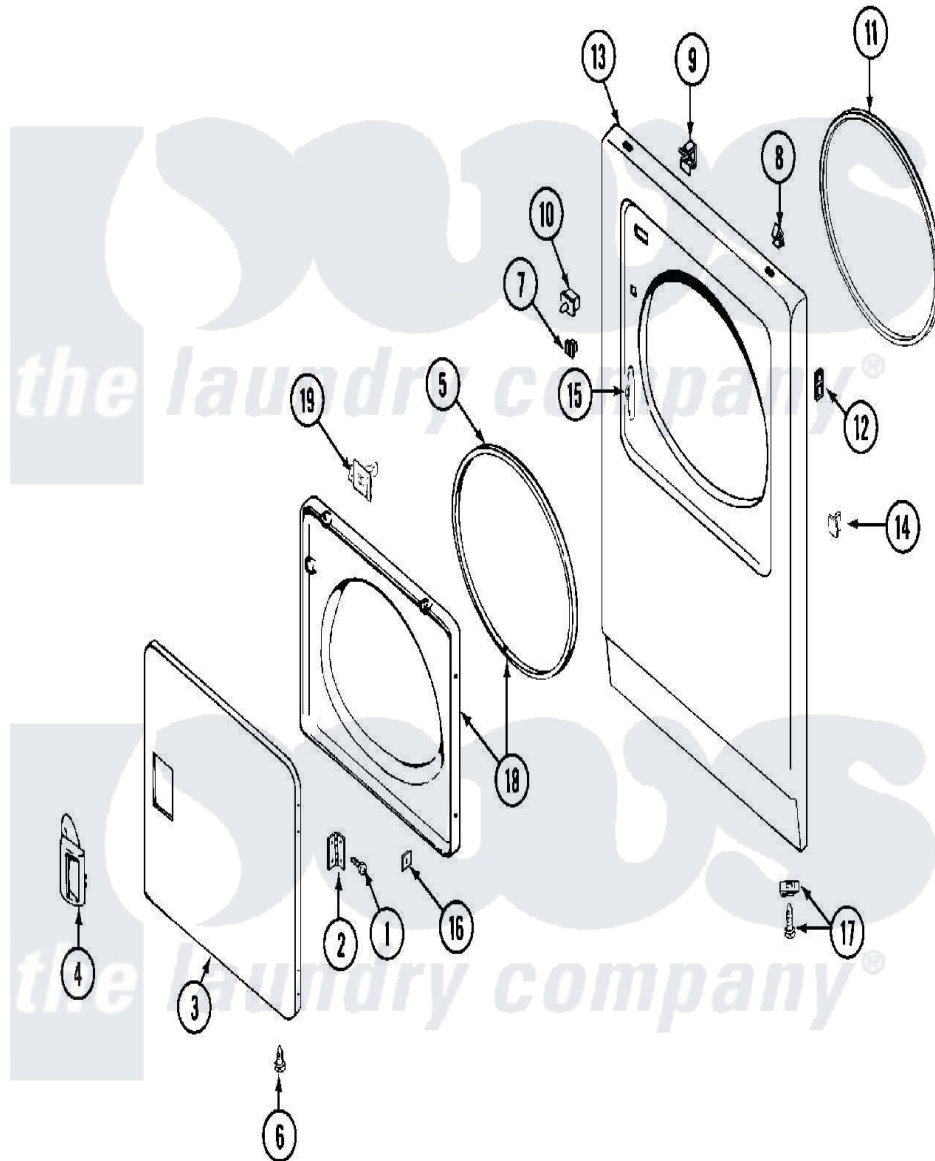

Maytag MDE12CSADW 02 - DOOR

Maytag Residential Maytag MDE12CSADW Dryer Parts Parts Diagram 02 - DOOR
 Click on the part number to view part

Item	Original Part Number	Replaced By	Status	Part Description
001	Y314062			Screw, Door Hinge And Panel
002	33001230			Hinge, Door
003	33001240			Door
"	33001257	33001240		Door
004	33001241			Handle, Door
"	33001254	37001047		Handle, Door
005	33001131			Seal, Door
006	33001132	33002342		Plug, Sifht Hole
"	33001168		Not Available	PLUG, SIGHT HOLE (ALM)
007	Y304578	LA-1003		Door Catch Kit
008	22001650			Fastener, Spring
009	Y310376			Clip, Door Switch Harness
010	33001509	W10169313		Switch-Dor
011	314937			Seal, Front Panel
012	NLA		Not Available	SPEEDNUT, HINGE SCREW
"	NLA		Not Available	SCREW, PLASTIC

013	33001486	98008544	Screw
"	NLA		Not Available
014	NLA		PANEL, FRONT (WHT)---NA
015	33001175		PLUG, DOOR CATCH
"	33001176		Cover, Hinge Hole
016	Y313910		Cover, Hinge Hole
017	22001496		Clip, Door Liner To Outer Panel
018	33001243		Front Panel Fastener And Screw
019	314944	33001305	PANEL, INNER DOOR (W/SEAL)
"	33001305		Strike, Door
			Strike, Door