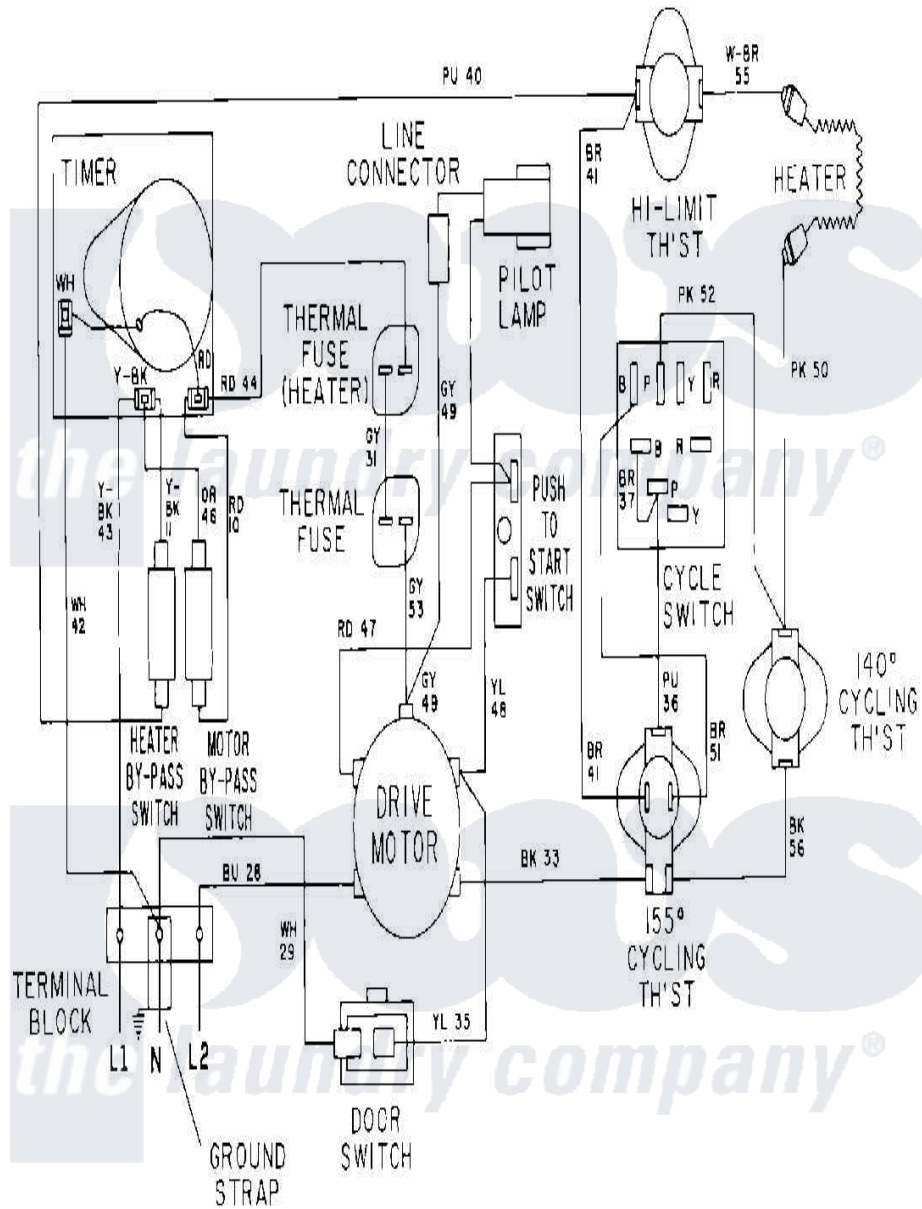

Maytag MDE12CSADW 07 - WIRING INFORMATION

Maytag Residential Maytag MDE12CSADW Dryer Parts Parts Diagram 07 - WIRING INFORMATION
 Click on the part number to view part

Item	Original Part Number	Replaced By	Status	Part Description
001	NLA		Not Available	WIRING INFORMATION