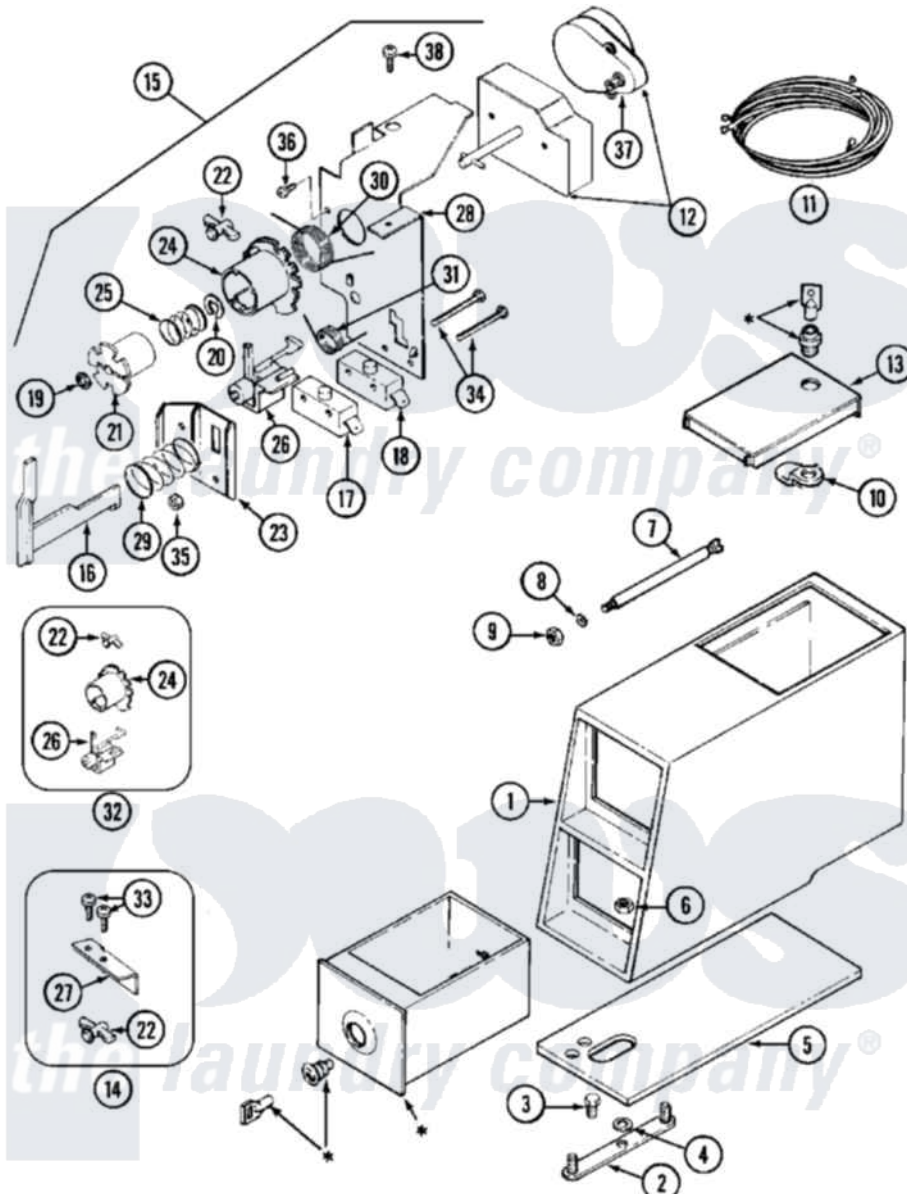

Maytag MDE12CSADW 08 - CONTROL CENTER

* CONTACT YOUR COMMERCIAL LAUNDRY DISTRIBUTOR

Maytag [Residential Maytag MDE12CSADW Dryer Parts](#) Parts Diagram 08 - CONTROL CENTER
 Click on the part number to view part

Item	Original Part Number	Replaced By	Status	Part Description
001	22001871		Not Available	VAULT, COIN (WHT)
"	22001872	22002885		Vault, Coin
002	22001810		Not Available	STRAP, MOUNTING
003	211294	90767		Screw, 8A X 3/8 HeX Washer Head Tapping
004	910309			Washer, Mounting Strap
005	22001870			Gasket, Coin Vault
"	22001874			Gasket, Coin Vault
006	Y052740	62739		Nut, Lock
007	22001903	8576635		Bolt
008	910387			Lockwasher, Vault Assembly
009	Y052721			Nut, Terminal Block Plate
010	NLA		Not Available	CAM, LOCKING
011	33001195			Wire Harness, Timer
012	33001155	33002115		Timer
013	22001881			Grommet, Double
"	22001882			Latch, Access Door

"	22001883	214354	Screw, Top Cover To Cabnt.
"	22001910	22003679	Timer Access Door Assembly
"	22001911	22003692	Timer Access Door Assembly
014	33001688	33002598	Actuator, Dryer Kit
015	33001275		Torsion Timer Assembly
016	314337	33002968	Slider
017	305798	Not Available	BYPASS SWITCH FOR MOTOR
018	Y305799		Bypass Switch For Heater
019	211790		Lock Ring For Timer Shaft
020	Y312270		Clip, Spring Retainer
021	314330	Not Available	DRIVER FOR INDEX WHEEL (NOT INCLUDED W/KIT)
022	314335		Peg, Tine Adjustment
"	314547	Y308109	Slide And Adj. Return Bracket
023	314339		Switch And Slider Bracket
024	314546		Wheel, Index
025	211065		Spring, Index Wheel
026	314548	33002967	Actuator, Switch
027	33001708		Bracket, Coin Slide
028	33001207	33002702	Timer Bracket
029	NLA	Not Available	SPRING, HELICAL
030	314331		Spring, Torsion Return
031	314332		Spring, Actuator
032	306104		Actuator Switch Kit
033	212707	3196385	Screw
034	315277		Screw
035	Y052634	701719	Nut, Hex
036	910708	488234	Screw 8-32 X 1/4
037	Y308991		Motor, Timer
038	211168	W10139210	Screw, 8-18 X 5/16
039	22001879	22001917	Plate, Adaptor
"	NLA	Not Available	(ALM)