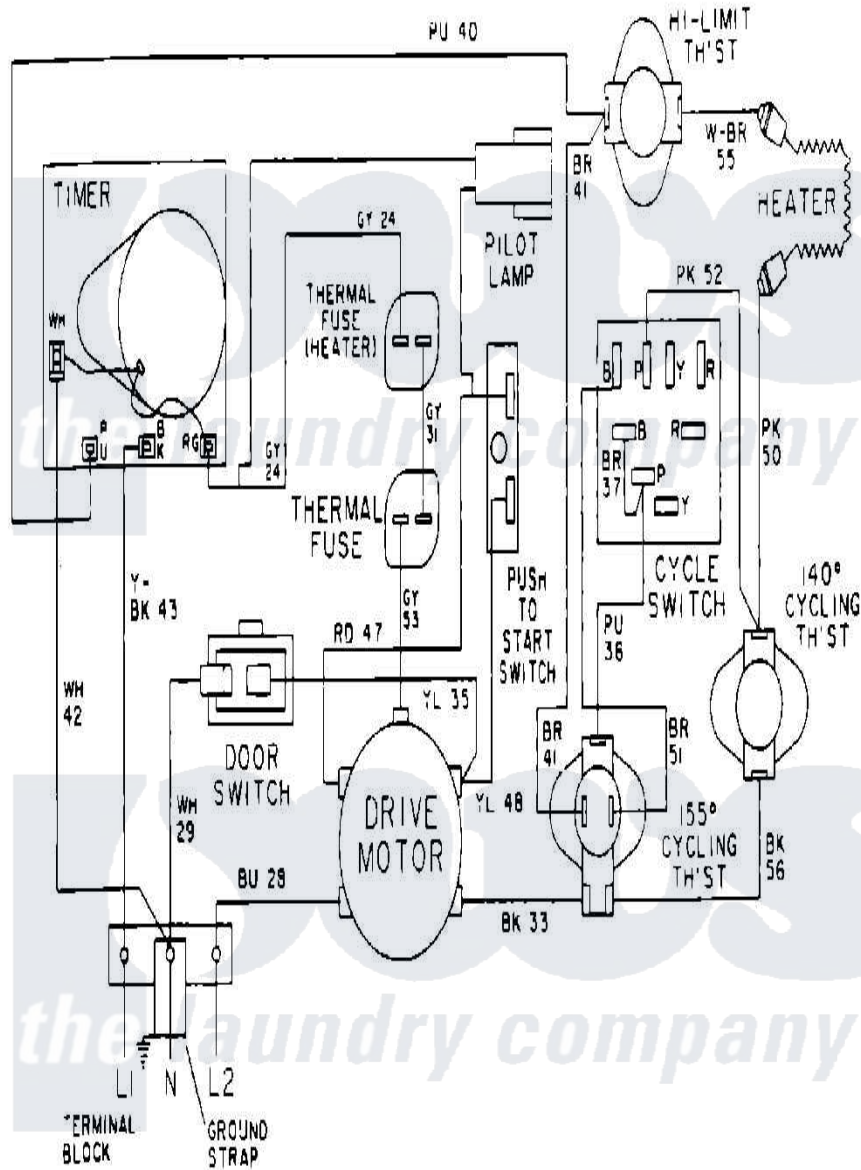

Maytag MDE12MNACW 06 - WIRING INFORMATION

Maytag Residential Maytag MDE12MNACW Dryer Parts Parts Diagram 06 - WIRING INFORMATION
 Click on the part number to view part

Item	Original Part Number	Replaced By	Status	Part Description
001	NLA		Not Available	WIRING INFORMATION