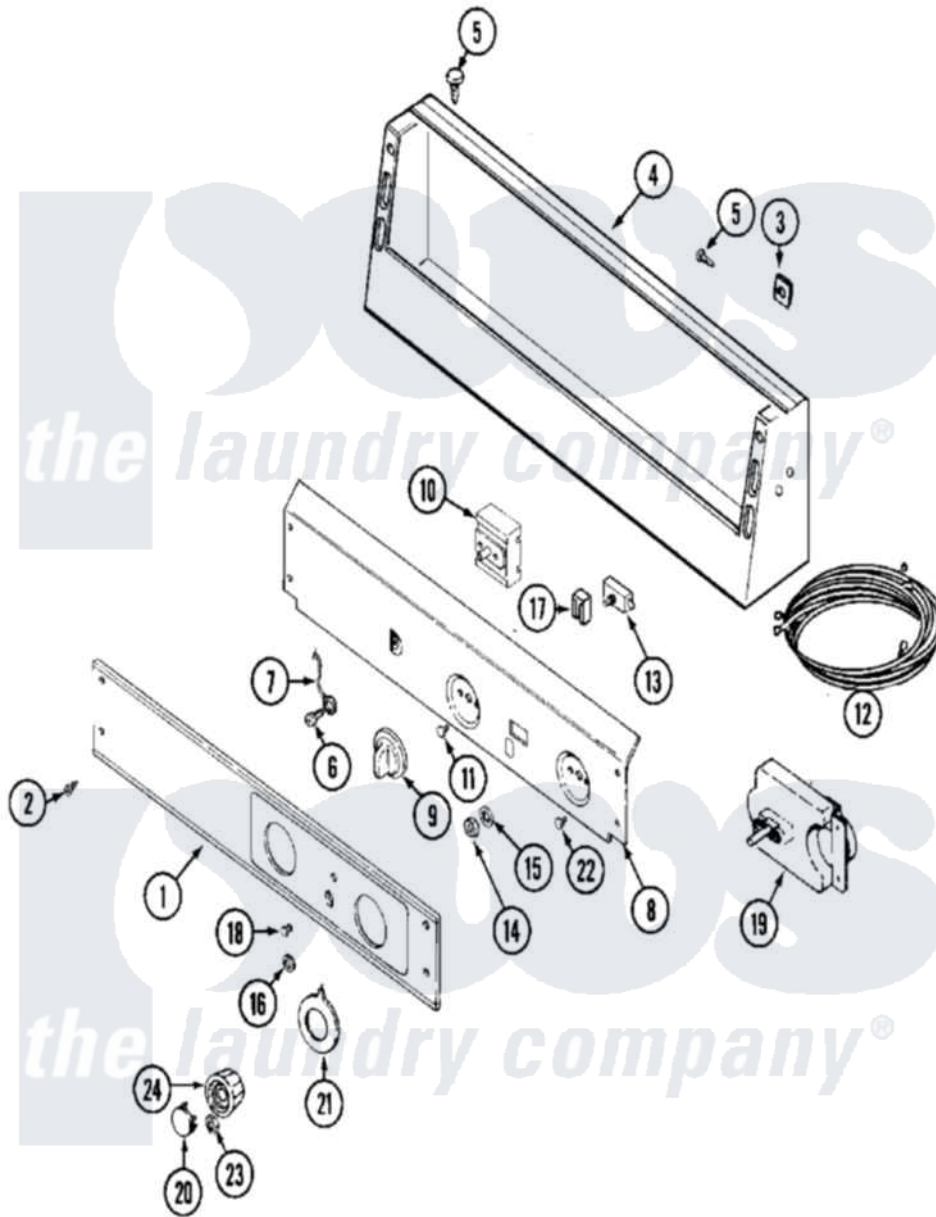

Maytag MDE12MNADW 01 - CONTROL PANEL

Maytag [Residential Maytag MDE12MNADW Dryer Parts](#) Parts Diagram 01 - CONTROL PANEL
 Click on the part number to view part

Item	Original Part Number	Replaced By	Status	Part Description
001	33001710			Panel, Control
002	215506			Screw, Control Panel Overlay
003	215003			Fastener, Panel And Bracket
004	33001280			Console
005	212276	W10116760		Screw
006	211252			Screw, Ground Wire
007	205810			Wire, Ground
008	NLA		Not Available	BRACKET, CONTROL PANEL (WHT)
009	306938			Knob, Selector Switch
010	307237	W10327105		Switch, Cycle Selection
011	Y313588	488234		Screw 8-32 X 1/4
012	33001514			Wire Harness, Main
"	33001562			Harness, Wire
013	306940	W10149462		Switch, Push-To-Start
014	Y312706	422617		Nut
015	312751			Lockwasher, Start Switch

016	Y312702		Knurled Nut, Start Switch
017	204075	Not Available	PILOT LAMP (DG MODELS ONLY)
"	22001365	W10139459	Lamp-Indicator 230 V.
018	215564		Lens, Indicator Light
019	305214		Timer
"	305215	305214	Timer
"	Y305758		Timer 240-50
020	314723	W10133501	Cap, Knob
021	33001500		Dial, Timer Indicator
022	Y313588	488234	Screw 8-32 X 1/4
023	312273		Nut, Control Knob
024	314724		Knob For Timer