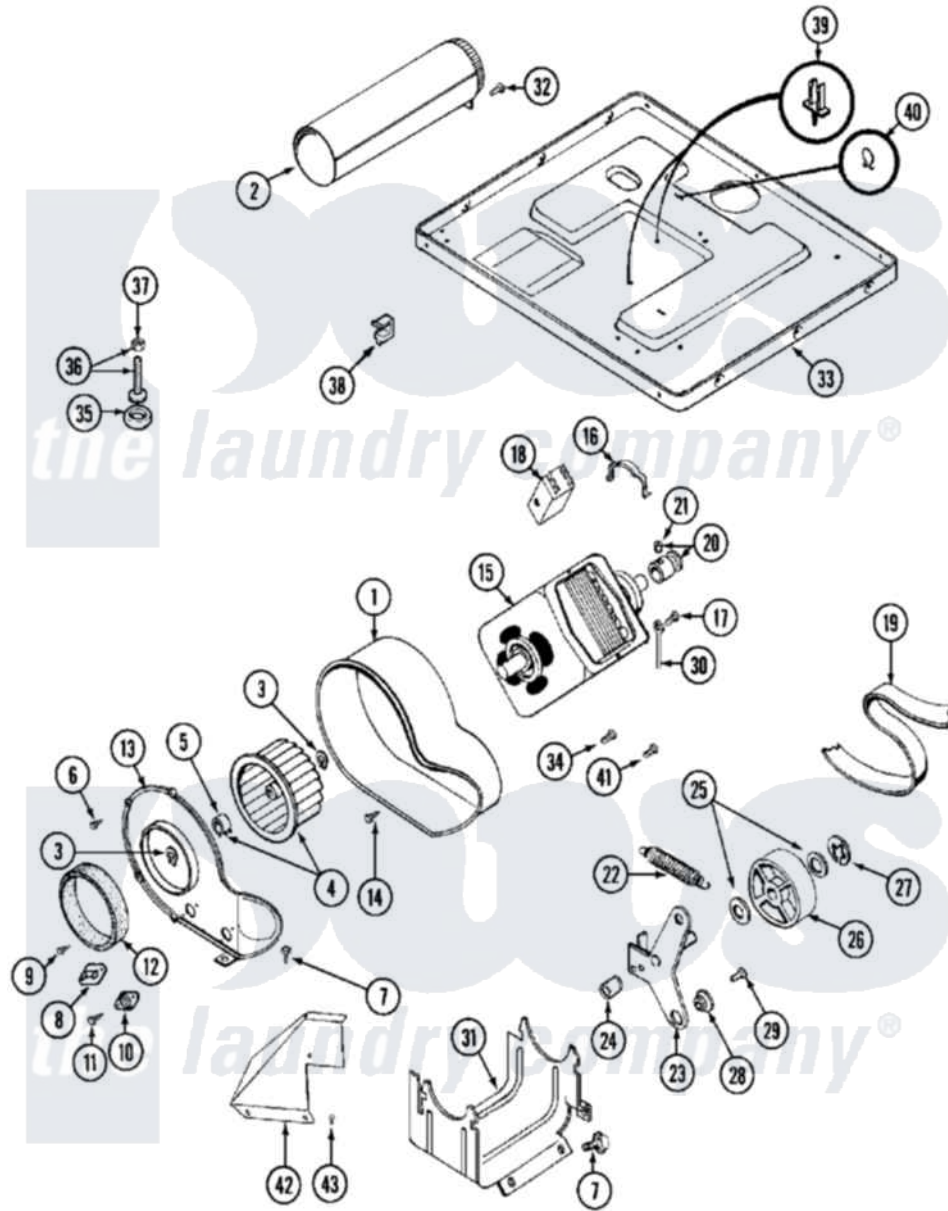

Maytag MDE12MNADW 05 - MOTOR DRIVE

Maytag Residential Maytag MDE12MNADW Dryer Parts Parts Diagram 05 - MOTOR DRIVE
 Click on the part number to view part

Item	Original Part Number	Replaced By	Status	Part Description
001	Y312893			Housing, Blower
002	Y303442			EXHAUST DUCT ASSEMBLY
003	410233	9703438		Ring-Retrn
004	Y303836			Blower Wheel Assembly And Clamp
005	312967			Clamp, Blower Housing
006	Y312961	W10116751		Screw
007	Y313561			Screw----NA
008	303392			Thermostat, Cycling
"	306967			Thermostat, Multi-Temp Part Not Used Mde26ct-MN Only
009	211294	90767		Screw, 8A X 3/8 HeX Washer Head Tapping
010	306604			Cut-Off, Thermal Part Not Used
011	NLA		Not Available	SCREW, THERMAL CUT-OFF
012	Y312901			Seal, Housing Cover
013	314778		Not Available	COVER, BLOWER HOUSING