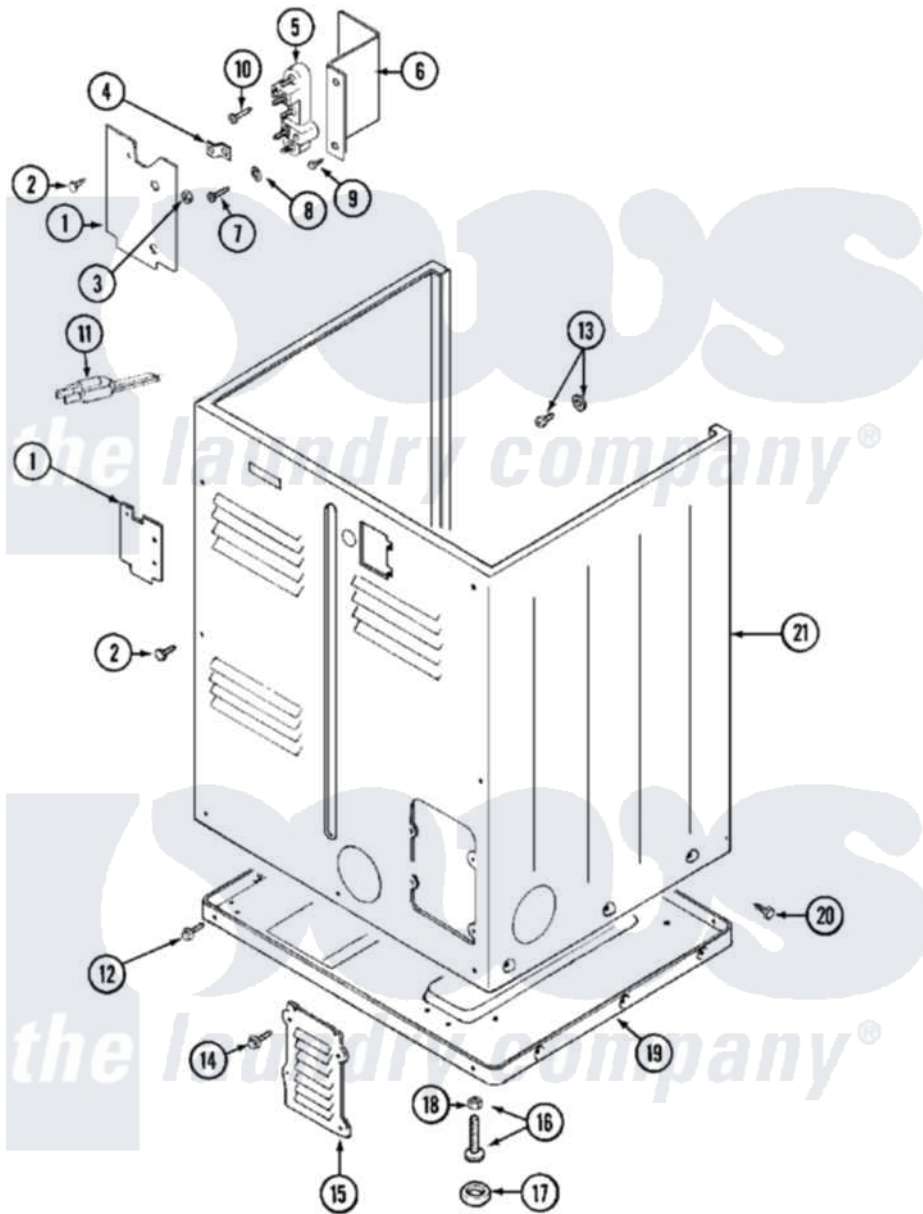

Maytag MDE12MNADW 06 - CABINET-REAR

Maytag Residential Maytag MDE12MNADW Dryer Parts Parts Diagram 06 - CABINET-REAR
 Click on the part number to view part

Item	Original Part Number	Replaced By	Status	Part Description
001	Y312905		Not Available	COVER, TERMINAL
002	Y313561			Screw---NA
003	311484	112432		Nut
004	Y312184			Strap, Grounding
005	33001244			Block, Terminal
006	Y312904			Bracket, Terminal Block
007	Y312209	W10001200		Screw
008	Y311270			Washer, Terminal Block
009	Y310632	1163839		Screw
010	NLA		Not Available	SCREW, GROUND STRAP
011	305168	33002916		Power Cord, Canadian 240V
"	33001425			Locknut, Eared For Canadian
012	Y313561			Screw---NA
"	Y310632	1163839		Screw
013	NLA		Not Available	SCREW & WASHER ASSEMBLY
014	216423	3370225		Screw

015	Y312951		Not Available	ACCESS COVER, BACK
016	Y305086			Adjustable Leg And Nut
017	Y314137			Foot, Rubber
018	Y052740	62739		Nut, Lock
019	Y303361		Not Available	BASE ASSY. (UPPER & LOWER)
020	213007			Xfor Cabinet See Cabinet, Back
021	NLA		Not Available	CABINET (WHT)