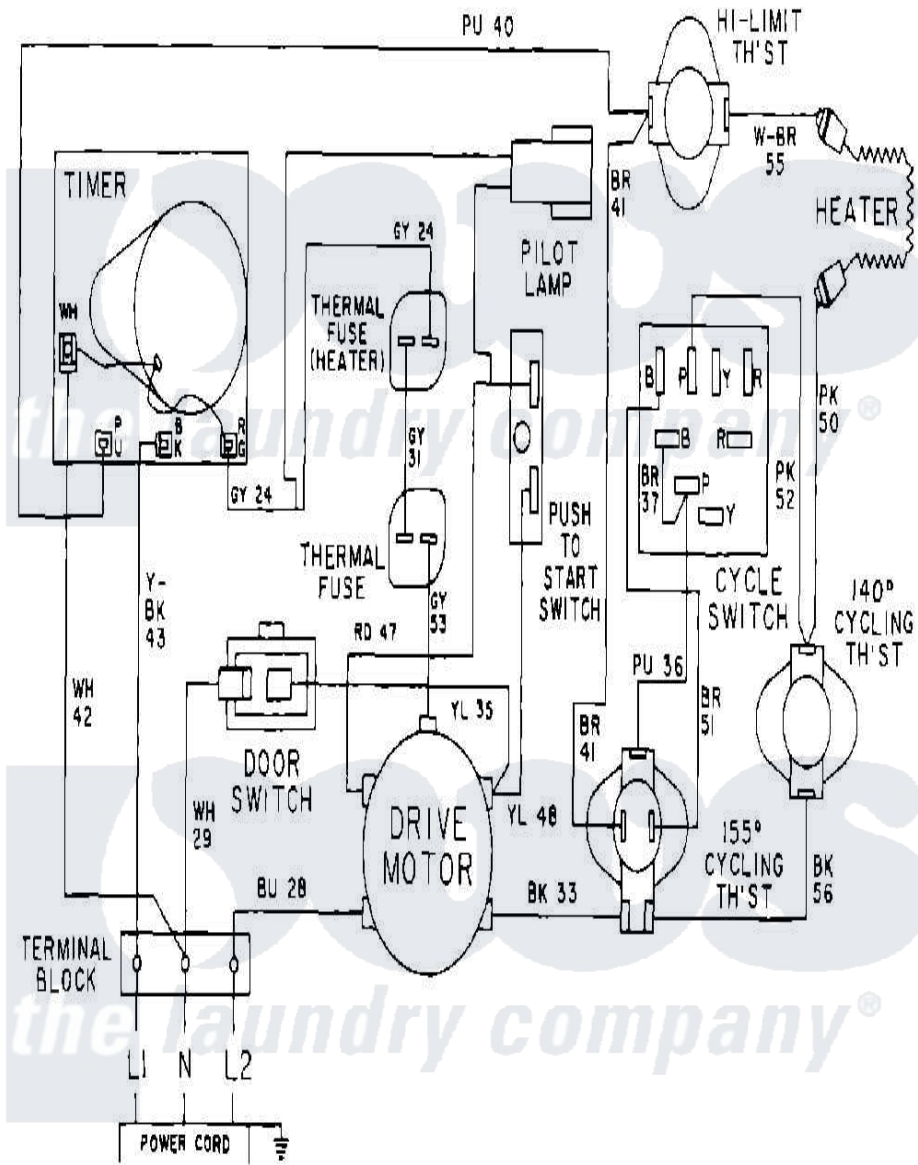

Maytag MDE12MNADW 08 - WIRING INFORMATION

Maytag Residential Maytag MDE12MNADW Dryer Parts Parts Diagram 08 - WIRING INFORMATION
 Click on the part number to view part

Item	Original Part Number	Replaced By	Status	Part Description
001	NLA		Not Available	WIRING INFORMATION