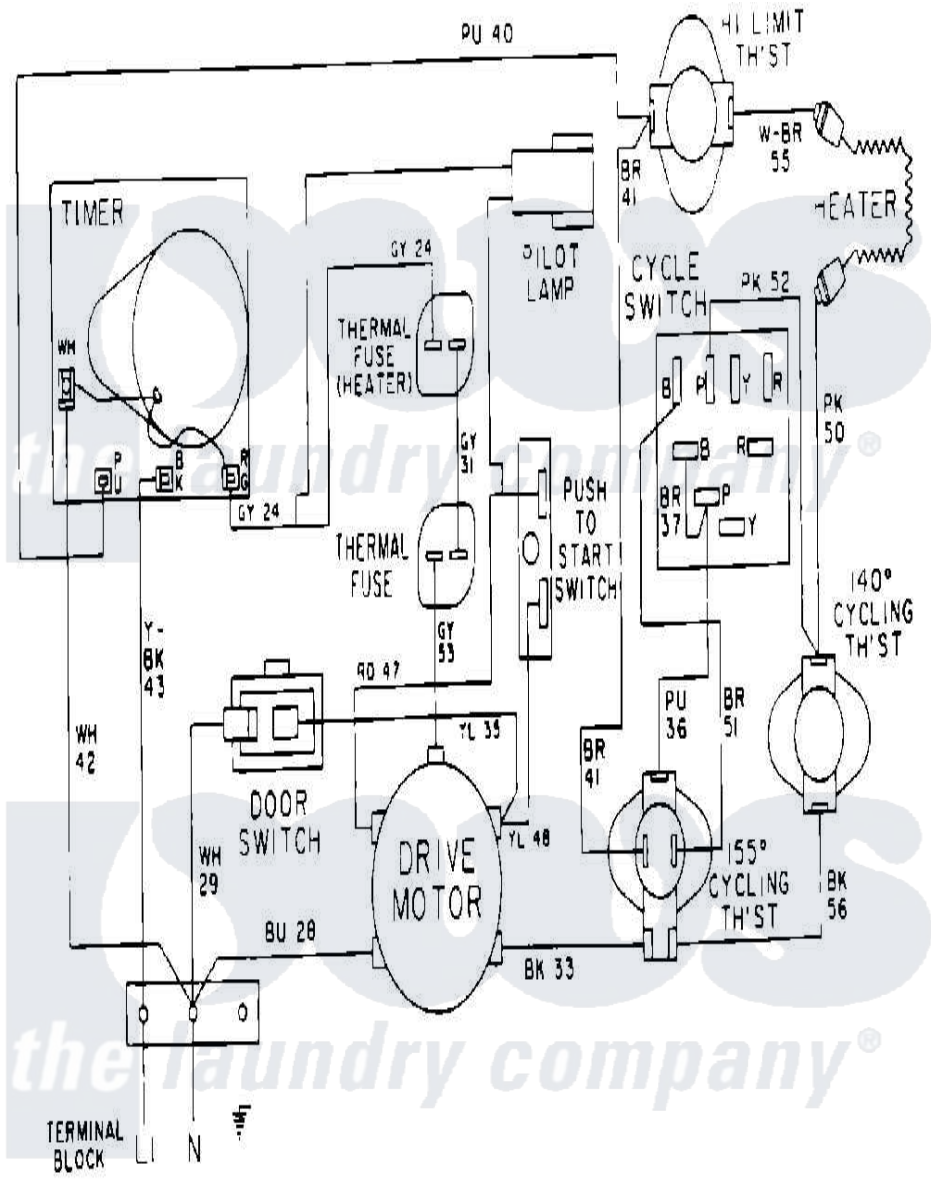

# Maytag MDE12MNAGW 08 - WIRING INFORMATION

Maytag [Residential Maytag MDE12MNAGW Dryer Parts](#) Parts Diagram 08 - WIRING INFORMATION  
 Click on the part number to view part

| Item | Original Part Number | Replaced By | Status        | Part Description   |
|------|----------------------|-------------|---------------|--------------------|
| 001  | NLA                  |             | Not Available | WIRING INFORMATION |