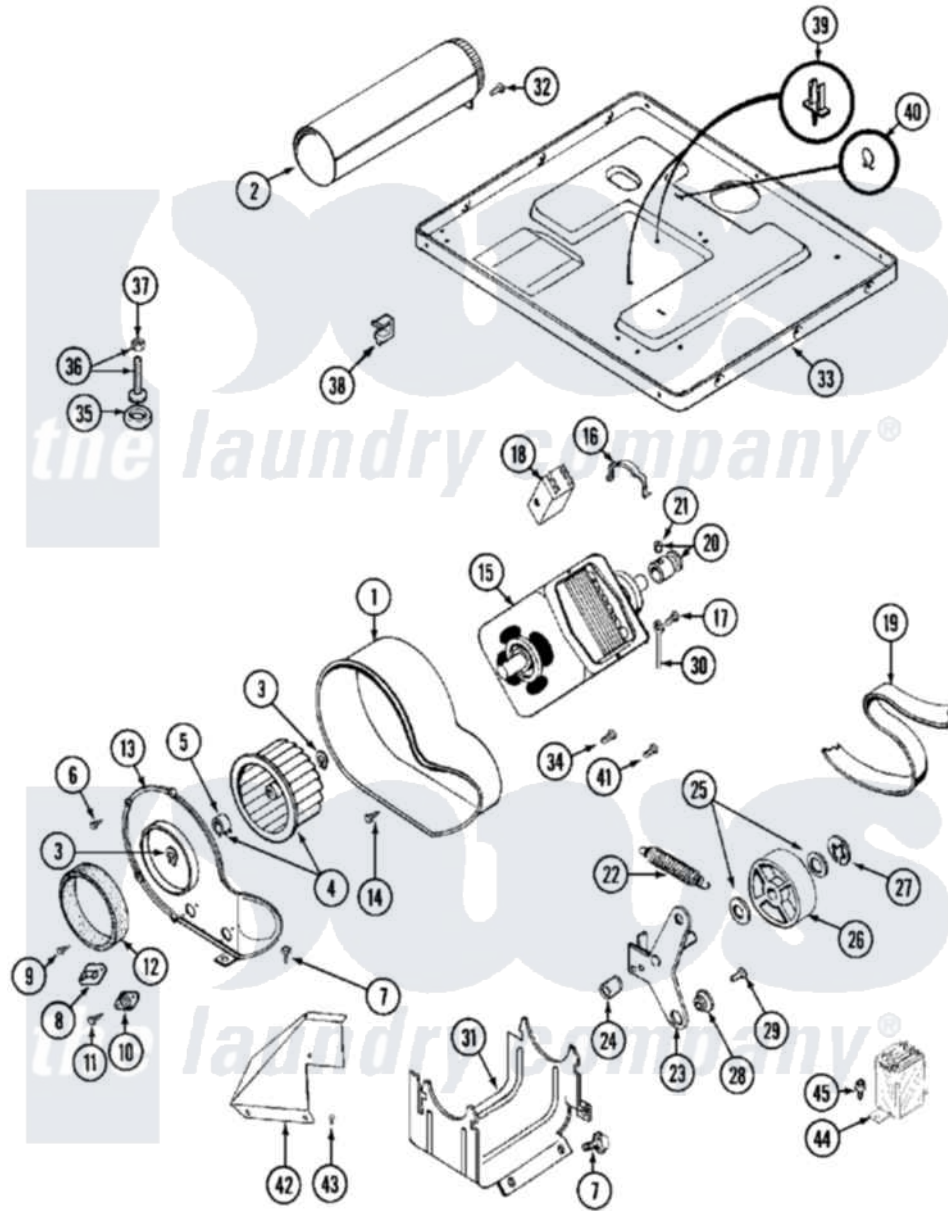

Maytag MDE12PDACL 05 - MOTOR DRIVE

Maytag [Residential Maytag MDE12PDACL Dryer Parts](#) Parts Diagram 05 - MOTOR DRIVE
 Click on the part number to view part

Item	Original Part Number	Replaced By	Status	Part Description
001	Y312893			Housing, Blower
002	Y303442			EXHAUST DUCT ASSEMBLY
003	410233	9703438		Ring-Retrn
004	Y303836			Blower Wheel Assembly And Clamp
005	312967			Clamp, Blower Housing
006	Y312961	W10116751		Screw
007	Y313561			Screw---NA
008	306056			Thermistor Temp. Control Part Not Used Mde/G26pc Only.
"	Y303391	33303391		Thermostat, Cycling
009	211294	90767		Screw, 8A X 3/8 HeX Washer Head Tapping
010	306604			Cut-Off, Thermal Part Not Used
011	NLA		Not Available	SCREW, THERMAL CUT-OFF
012	Y312901			Seal, Housing Cover
013	314778		Not Available	COVER, BLOWER HOUSING