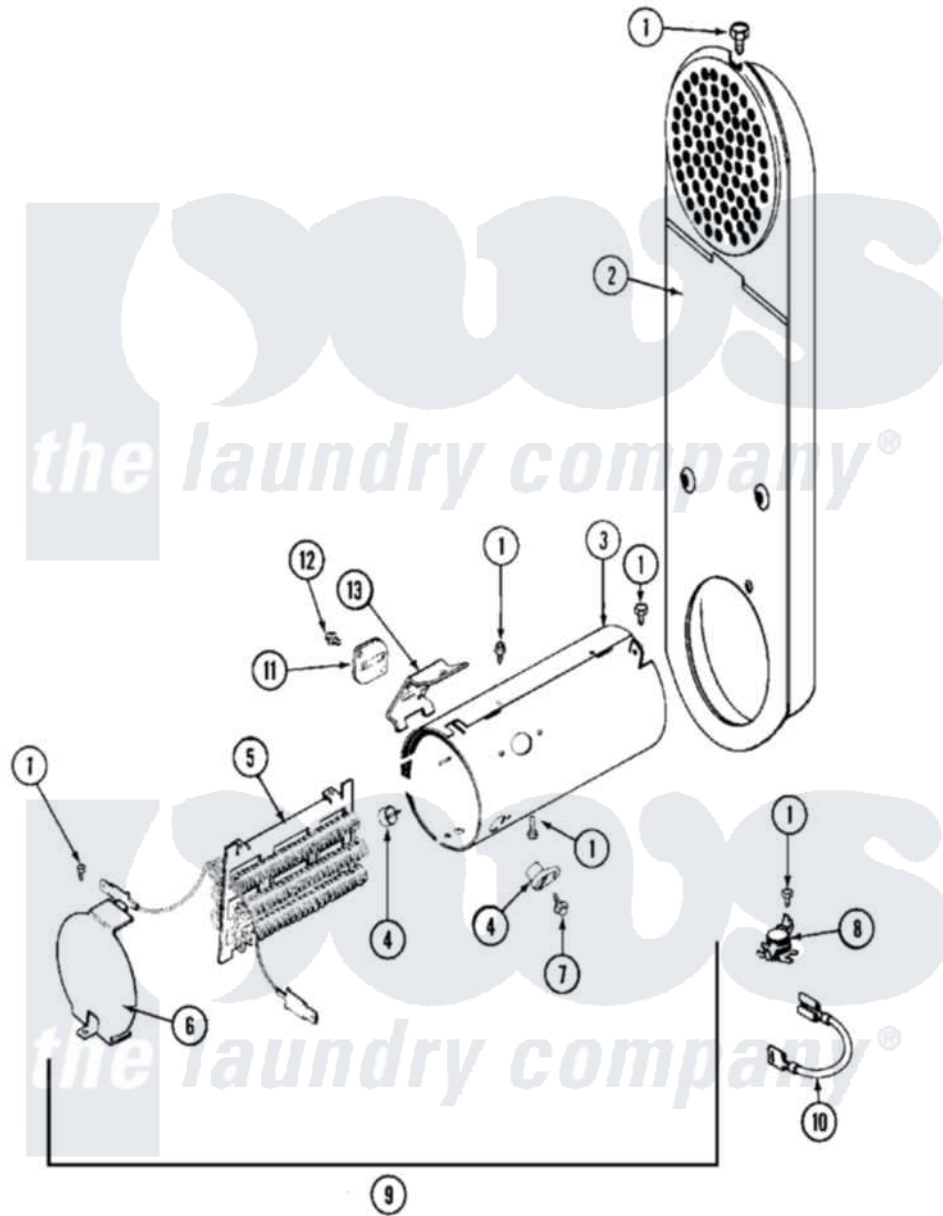

Maytag MDE12PDACL 07 - HEATER

Maytag [Residential Maytag MDE12PDACL Dryer Parts](#) Parts Diagram 07 - HEATER
 Click on the part number to view part

Item	Original Part Number	Replaced By	Status	Part Description
001	211294	90767		Screw, 8A X 3/8 HeX Washer Head Tapping
002	308503		Not Available	INLET DUCT ASSEMBLY
003	314995			Enclosure, Heater
004	314998			Insulator, Terminal
005	308614			Heater Sub-Assembly
"	Y308612			Heater Sub-Assembly
"	Y308613	W10116747		Heater
006	314999			Shield, Radiant
007	NLA		Not Available	SCREW, TERMINAL INSULATOR
008	303396			Thermostat, Hi-Limit
009	307178			Heater Assembly
"	307179			Heater Assembly
"	307181			Heater Assembly Complete
010	Y307173			Wire, Jumper
011	307473			Fuse, Thermal

012

NLA

Not Available

SCREW

013

[315346](#)

Bracket, Thermal Fuse

014