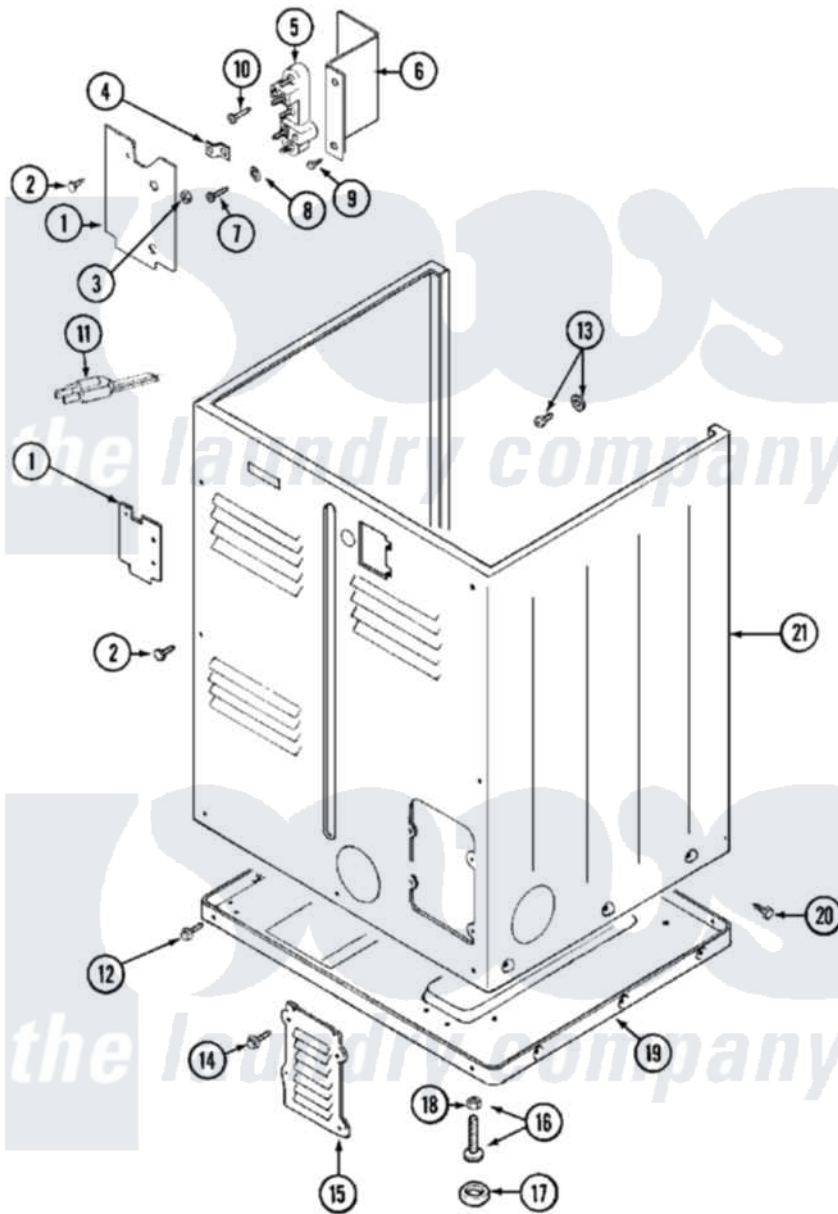

# Maytag MDE12PDACL 08 - CABINET-REAR

Maytag [Residential Maytag MDE12PDACL Dryer Parts](#) Parts Diagram 08 - CABINET-REAR  
 Click on the part number to view part

Item	Original Part Number	Replaced By	Status	Part Description
001	Y312905		Not Available	COVER, TERMINAL
002	<a href="#">Y313561</a>			Screw----NA
003	311484	<a href="#">112432</a>		Nut
004	<a href="#">Y312184</a>			Strap, Grounding
005	<a href="#">33001244</a>			Block, Terminal
006	<a href="#">Y312904</a>			Bracket, Terminal Block
007	Y312209	<a href="#">W10001200</a>		Screw
008	<a href="#">Y311270</a>			Washer, Terminal Block
009	Y310632	<a href="#">1163839</a>		Screw
010	NLA		Not Available	SCREW, GROUND STRAP
011	305168	<a href="#">33002916</a>		Power Cord, Canadian 240V
"	<a href="#">33001425</a>			Locknut, Eared For Canadian
012	<a href="#">Y313561</a>			Screw----NA
"	Y310632	<a href="#">1163839</a>		Screw
013	NLA		Not Available	SCREW & WASHER ASSEMBLY
014	216423	<a href="#">3370225</a>		Screw

015	Y312951		Not Available	ACCESS COVER, BACK
016	<a href="#">Y305086</a>			Adjustable Leg And Nut
017	<a href="#">Y314137</a>			Foot, Rubber
018	Y052740	<a href="#">62739</a>		Nut, Lock
019	Y303361		Not Available	BASE ASSY. (UPPER & LOWER)
020	<a href="#">213007</a>			Xfor Cabinet See Cabinet, Back
021	NLA		Not Available	CABINET (WHT)