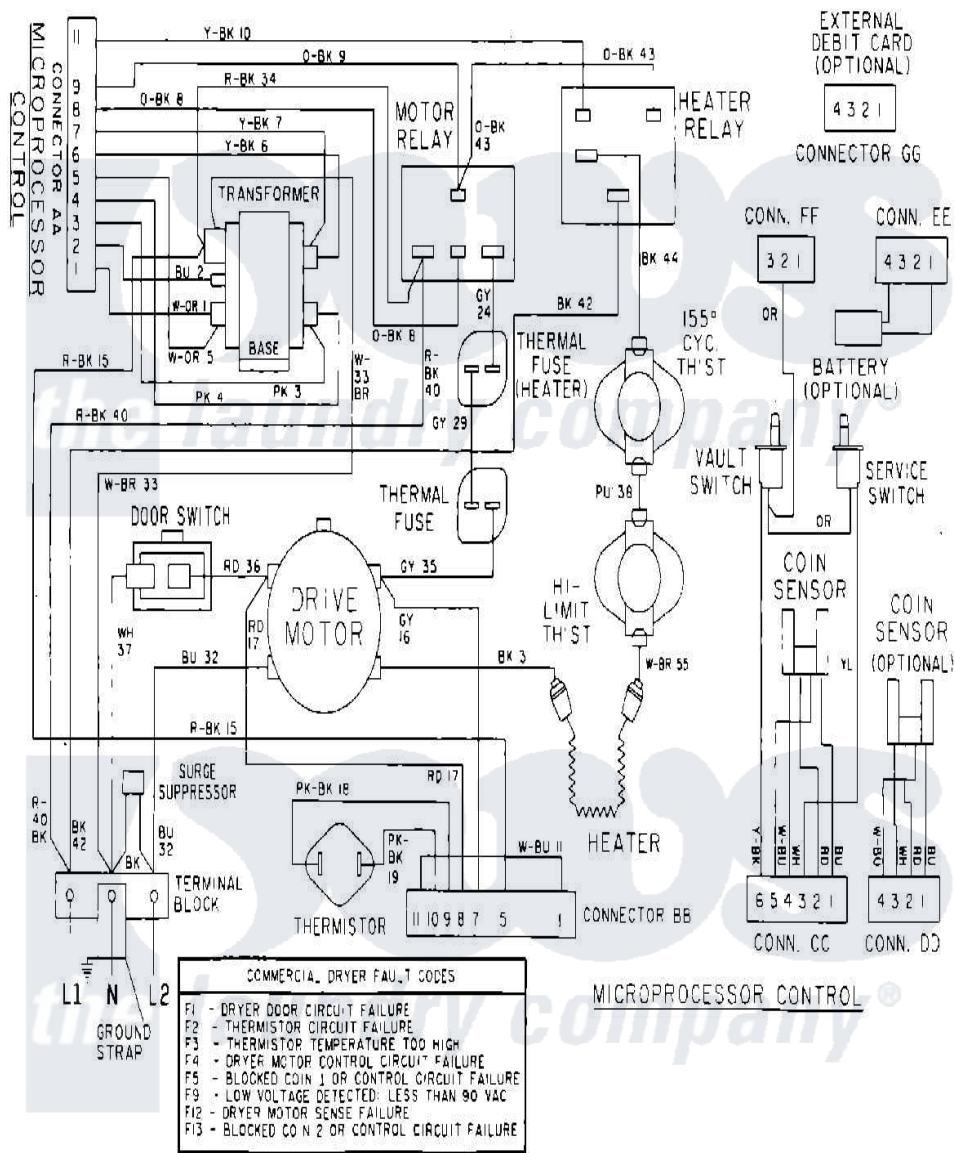

# Maytag MDE12PDACL 09 - WIRING INFORMATION

Maytag Residential Maytag MDE12PDACL Dryer Parts Parts Diagram 09 - WIRING INFORMATION  
 Click on the part number to view part

Item	Original Part Number	Replaced By	Status	Part Description
001	NLA		Not Available	WIRING INFORMATION