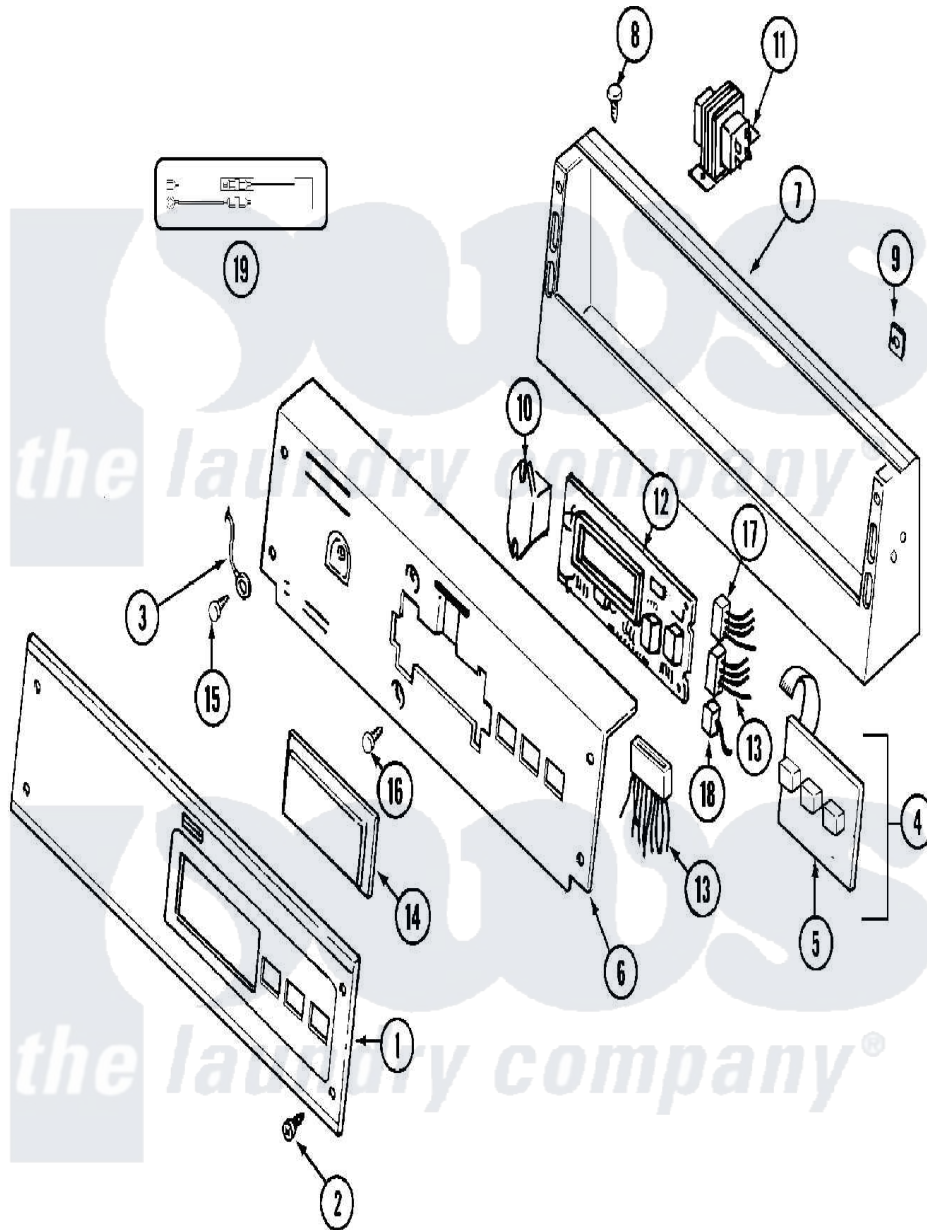

Maytag MDE12PDACW 01 - CONTROL PANEL

Maytag [Residential Maytag MDE12PDACW Dryer Parts](#) Parts Diagram 01 - CONTROL PANEL
 Click on the part number to view part

Item	Original Part Number	Replaced By	Status	Part Description
001	NLA		Not Available	PANEL, CONTROL
002	215506			Screw, Control Panel Overlay
003	205810			Wire, Ground
004	215527	W10140652		Screw, 6-20 X 1/2
"	306694			Backup Plate With Switch
005	215517	W10131113		Push Button
006	NLA		Not Available	PLATE, BACKUP (WHT)
007	NLA		Not Available	CONSOLE (WHT)
008	212276	W10116760		Screw
009	215003			Fastener, Panel And Bracket
010	206824	W10133335		Relay, Motor
"	Y313559			Screw
011	207766			Transformer
"	211294	90767		Screw, 8A X 3/8 HeX Washer Head Tapping
012	912077			Locknut, Reader Harness
"	NLA		Not Available	CIRCUIT BOARD ASSEMBLY

"	Y215513		Standoff, Circuit Board
013	314531		Connector, Edgeboard
"	NLA	Not Available	WIRE HARNESS, MAIN
014	33001208		Cover, Display
015	211252		Screw, Ground Wire
016	215526		Screw, Circuit Board
017	206799		Optic Switch Assembly
"	NLA	Not Available	CONNECTOR, EDGEBOARD- ---NA
018	208045		Harness, Wire Sensor Switch To Circuit Brd
"	22001361		Connector, Edgeboard
019	12001279		Surge Suppressor Kit