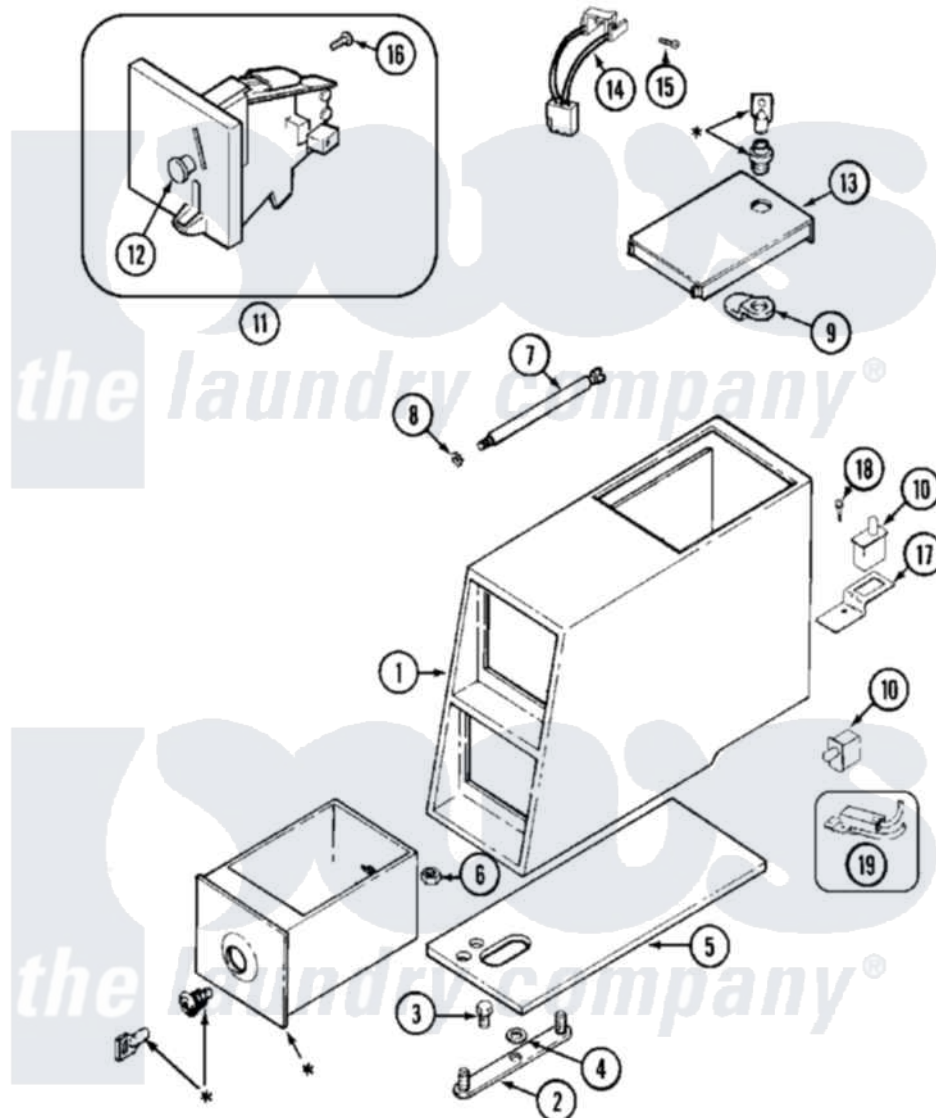

# Maytag MDE12PDACW 02 - CONTROL CENTER

\* CONTACT YOUR COMMERCIAL LAUNDRY DISTRIBUTOR

Maytag [Residential Maytag MDE12PDACW Dryer Parts](#) Parts Diagram 02 - CONTROL CENTER  
 Click on the part number to view part

Item	Original Part Number	Replaced By	Status	Part Description
001	<a href="#">22002480</a>			Vault, Coin PD Coin Drop Supplied By Dist.
"	22002481	<a href="#">22002480</a>		Vault, Coin PD Coin Drop Supplied By Dist.
002	22001810		Not Available	STRAP, MOUNTING
003	211294	<a href="#">90767</a>		Screw, 8A X 3/8 HeX Washer Head Tapping
004	<a href="#">910309</a>			Washer, Mounting Strap
005	<a href="#">22001870</a>			Gasket, Coin Vault
"	<a href="#">22001874</a>			Gasket, Coin Vault
006	Y052740	<a href="#">62739</a>		Nut, Lock
007	<a href="#">213035</a>			Bolt, Locking
008	<a href="#">910181</a>			Lockwasher, Terminal Block
009	NLA		Not Available	CAM, LOCKING
010	<a href="#">33001250</a>			Switch, Vault And Service Door
"	912012	<a href="#">3400409</a>		Screw
011	22001873	<a href="#">22004112</a>		Coin Drop Greenwald Us.25

"	<a href="#">22001875</a>		Coin Drop Assembly-Dual
"	<a href="#">22002144</a>		Single Faceplate
012	<a href="#">216200</a>		Face Plate Return Button
013	22001910	<a href="#">22003679</a>	Timer Access Door Assembly
"	22001911	<a href="#">22003692</a>	Timer Access Door Assembly
014	<a href="#">206799</a>		Optic Switch Assembly
015	<a href="#">314665</a>		Screw, Switch Assembly
016	<a href="#">216068</a>		Screw, Coin Drop
017	<a href="#">22001404</a>		Bracket, Service Switch
018	212276	<a href="#">W10116760</a>	Screw
019	<a href="#">208045</a>		Harness, Wire Sensor Switch To Circuit Brd