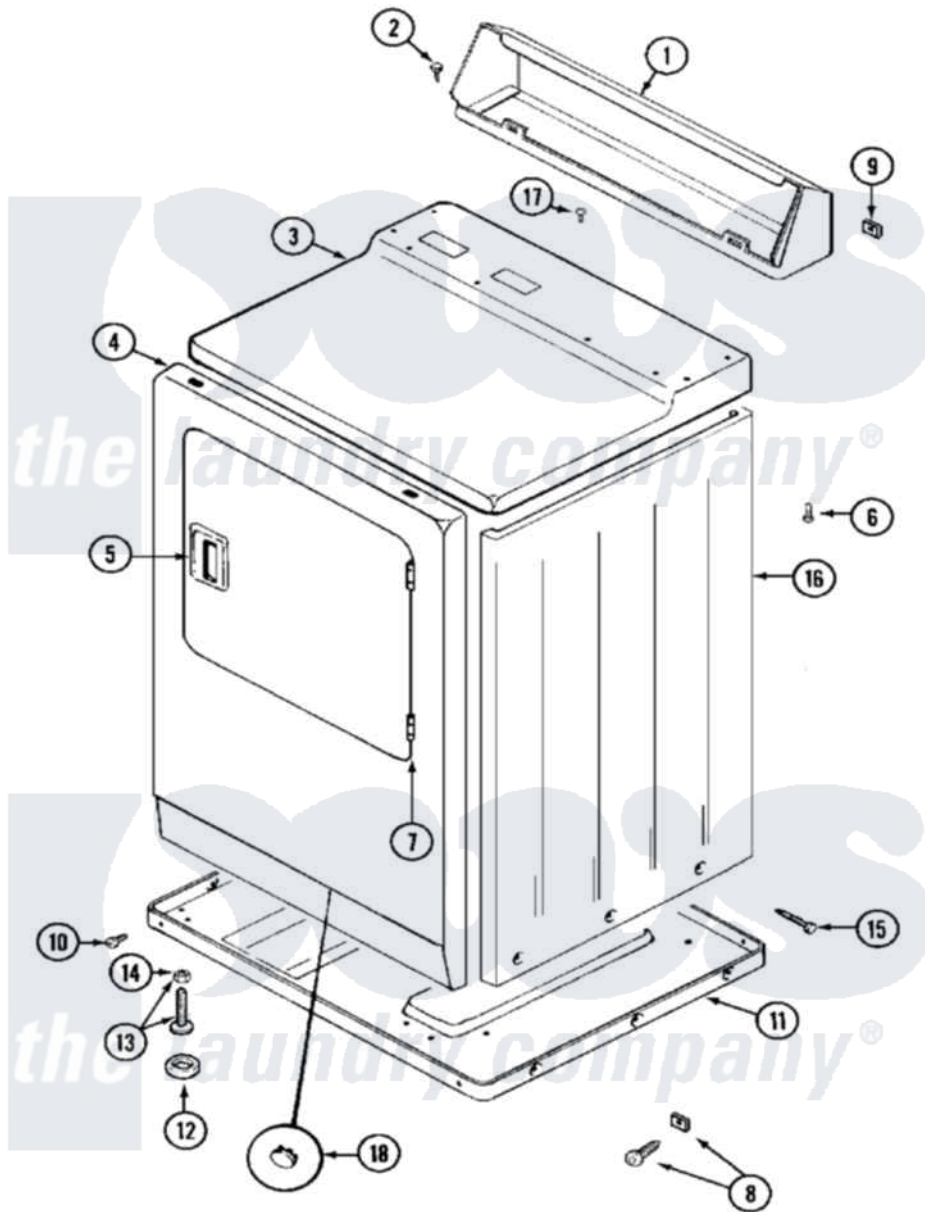

Maytag MDE12PDACW 03 - CABINET-FRONT

Maytag [Residential Maytag MDE12PDACW Dryer Parts](#) Parts Diagram 03 - CABINET-FRONT
 Click on the part number to view part

Item	Original Part Number	Replaced By	Status	Part Description
001	NLA		Not Available	CONSOLE (WHT)
002	212276	W10116760		Screw
003	33001703	33001740		Cover, Top
"	NLA		Not Available	(ALM)
004	33001486	98008544		Screw
"	NLA		Not Available	PANEL, FRONT (WHT)---NA
005	33001241			Handle, Door
"	33001254	37001047		Handle, Door
006	214354			Screw, Top Cover To Cabnt.
007	33001230			Hinge, Door
008	22001496			Front Panel Fastener And Screw
009	215075			Fastener, Control Panel To Console
010	Y313561			Screw---NA
"	Y310632	1163839		Screw
011	V302361		Not Available	BASE ASSY. (UPPER &

011	1303301	Not Available	LOWER)
012	Y314137		Foot, Rubber
013	Y305086		Adjustable Leg And Nut
014	Y052740	62739	Nut, Lock
015	213007		Xfor Cabinet See Cabinet, Back
016	NLA	Not Available	CABINET (WHT)
017	210186	3370225	Screw
018	33001614	Not Available	PLUG, FRONT PANEL (WHT)
"	33001615	Not Available	PLUG, FRONT PANEL (ALM)