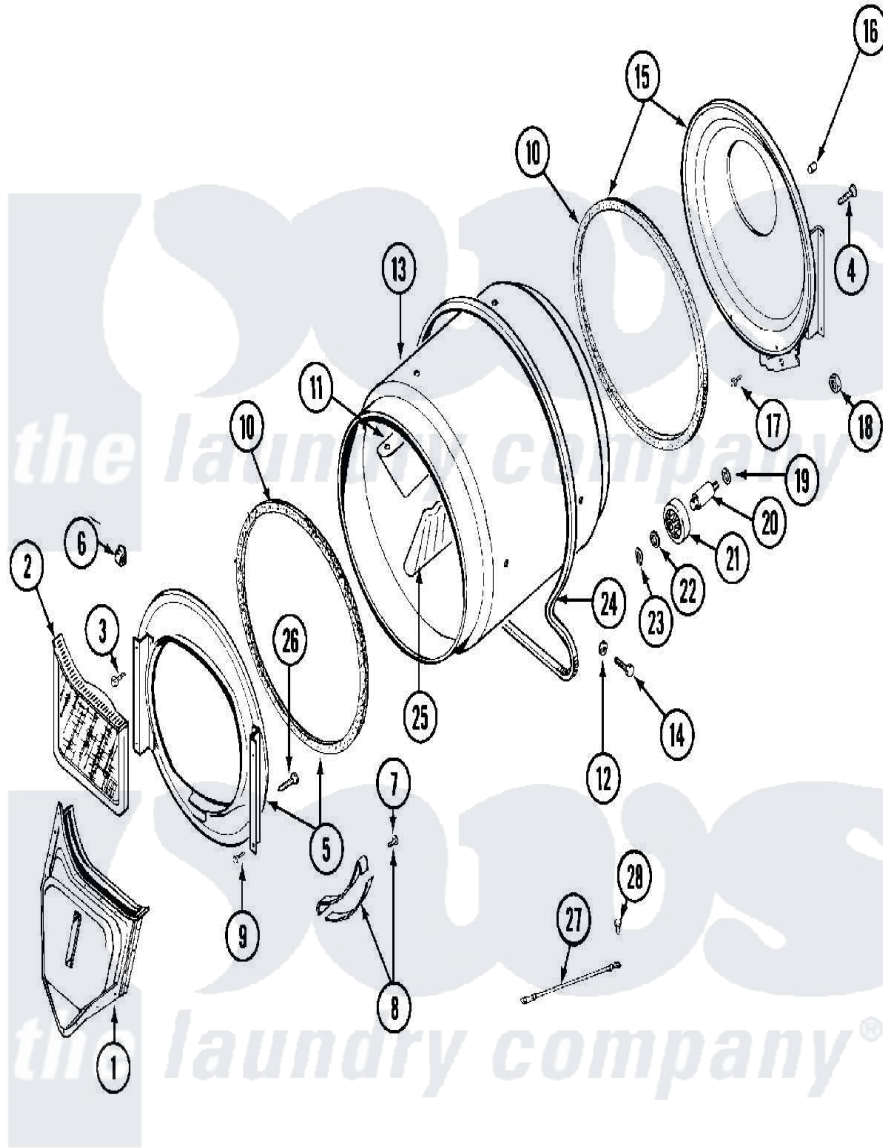

Maytag MDE12PDACW 04 - TUMBLER

Maytag Residential Maytag MDE12PDACW Dryer Parts Parts Diagram 04 - TUMBLER
 Click on the part number to view part

| Item | Original Part Number | Replaced By | Status | Part Description |
|------|--------------------------|--------------------------|---------------|--------------------------------|
| 001 | 33001016 | | | Outlet Duct Assembly |
| 002 | 33001170 | 33002970 | | Lint Filte |
| 003 | NLA | | Not Available | SCREW, TUMBLER SUPPORT |
| 004 | Y313561 | | | Screw---NA |
| 005 | 33001179 | | | Front, Tumbler |
| 006 | Y310376 | | | Clip, Door Switch Harness |
| 007 | 210720 | | | Rivet, Bearing To Tumbler Frnt |
| 008 | 306508 | | | Tumbler Bearing Kit ---W |
| 009 | Y310632 | 1163839 | | Screw |
| 010 | 314820 | | | Seal, Tumbler |
| 011 | 33001012 | | | Baffle |
| 012 | 314158 | | | Washer, Baffle To Tumbler |
| 013 | 33001108 | | Not Available | DRYER TUMBLER, W/O BAFFLES |
| 014 | Y310759 | | | Screw, Tumbler Baffles |
| 015 | 33001178 | | | Back, Tumbler |

| | | | |
|-----|--------------------------|---------------------------|-----------------------------------|
| 016 | NLA | Not Available | COVER, THREAD |
| 017 | Y310632 | 1163839 | Screw |
| 018 | 312538 | 33001443 | Nut, Hex |
| 019 | Y313347 | 312535 | Washer, Vault Mounting Brk. |
| 020 | Y312948 | 6-3129480 | Shaft- Tumbler |
| 021 | Y303373 | 12001541 | Drum Roller/Washer Assembly--W |
| 022 | 312535 | | Washer, Vault Mounting Brk. |
| 023 | 410233 | 9703438 | Ring-Retr |
| 024 | Y312959 | | Poly "V" Belt For Tumbler |
| 025 | 33001004 | | Baffle, Tall |
| 026 | Y314110 | 33002917 | Screw, No.10-16 |
| 027 | 901220 | | Ground Wire |
| 028 | 910343 | 488234 | Screw 8-32 X 1/4 |