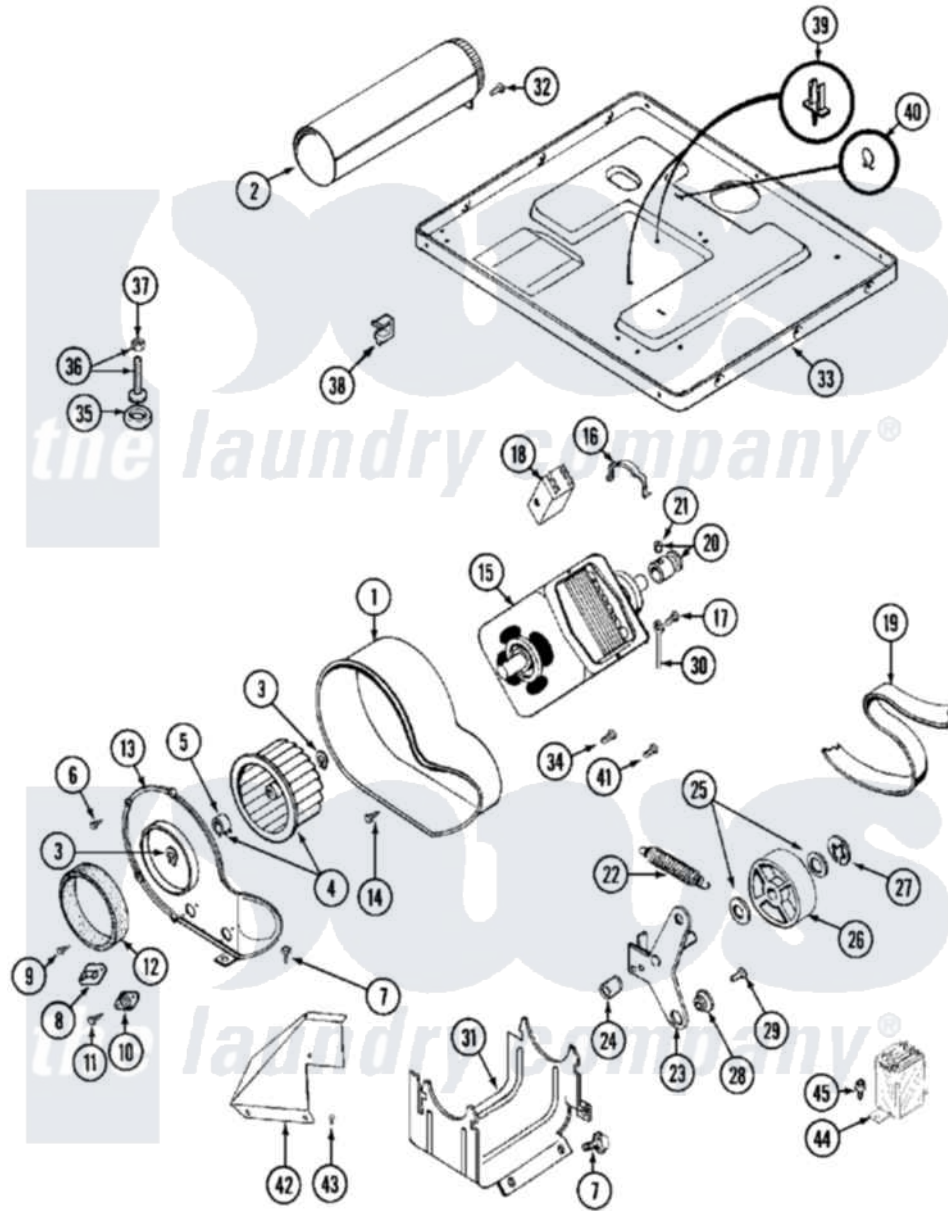

Maytag MDE12PDACW 05 - MOTOR DRIVE

Maytag [Residential Maytag MDE12PDACW Dryer Parts](#) Parts Diagram 05 - MOTOR DRIVE
 Click on the part number to view part

Item	Original Part Number	Replaced By	Status	Part Description
001	Y312893			Housing, Blower
002	Y303442			EXHAUST DUCT ASSEMBLY
003	410233	9703438		Ring-Retrn
004	Y303836			Blower Wheel Assembly And Clamp
005	312967			Clamp, Blower Housing
006	Y312961	W10116751		Screw
007	Y313561			Screw---NA
008	306056			Thermistor Temp. Control Part Not Used Mde/G26pc Only.
"	Y303391	33303391		Thermostat, Cycling
009	211294	90767		Screw, 8A X 3/8 HeX Washer Head Tapping
010	306604			Cut-Off, Thermal Part Not Used
011	NLA		Not Available	SCREW, THERMAL CUT-OFF
012	Y312901			Seal, Housing Cover
013	314778		Not Available	COVER, BLOWER HOUSING