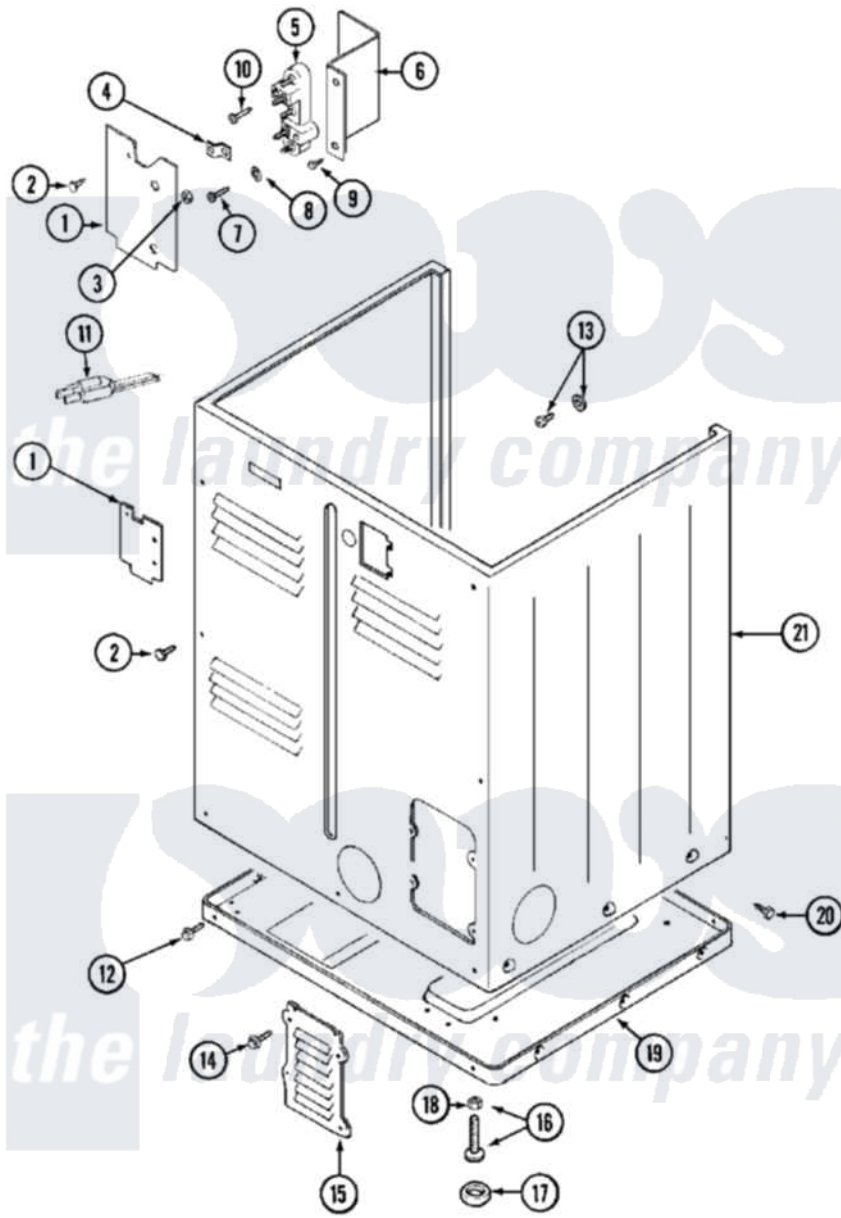

# Maytag MDE12PDACW 08 - CABINET-REAR

Maytag Residential Maytag MDE12PDACW Dryer Parts Parts Diagram 08 - CABINET-REAR  
 Click on the part number to view part

Item	Original Part Number	Replaced By	Status	Part Description
001	Y312905		Not Available	COVER, TERMINAL
002	<a href="#">Y313561</a>			Screw---NA
003	311484	<a href="#">112432</a>		Nut
004	<a href="#">Y312184</a>			Strap, Grounding
005	<a href="#">33001244</a>			Block, Terminal
006	<a href="#">Y312904</a>			Bracket, Terminal Block
007	Y312209	<a href="#">W10001200</a>		Screw
008	<a href="#">Y311270</a>			Washer, Terminal Block
009	Y310632	<a href="#">1163839</a>		Screw
010	NLA		Not Available	SCREW, GROUND STRAP
011	305168	<a href="#">33002916</a>		Power Cord, Canadian 240V
"	<a href="#">33001425</a>			Locknut, Eared For Canadian
012	<a href="#">Y313561</a>			Screw---NA
"	Y310632	<a href="#">1163839</a>		Screw
013	NLA		Not Available	SCREW & WASHER ASSEMBLY
014	216423	<a href="#">3370225</a>		Screw

015	Y312951		Not Available	ACCESS COVER, BACK
016	<a href="#">Y305086</a>			Adjustable Leg And Nut
017	<a href="#">Y314137</a>			Foot, Rubber
018	Y052740	<a href="#">62739</a>		Nut, Lock
019	Y303361		Not Available	BASE ASSY. (UPPER & LOWER)
020	<a href="#">213007</a>			Xfor Cabinet See Cabinet, Back
021	NLA		Not Available	CABINET (WHT)