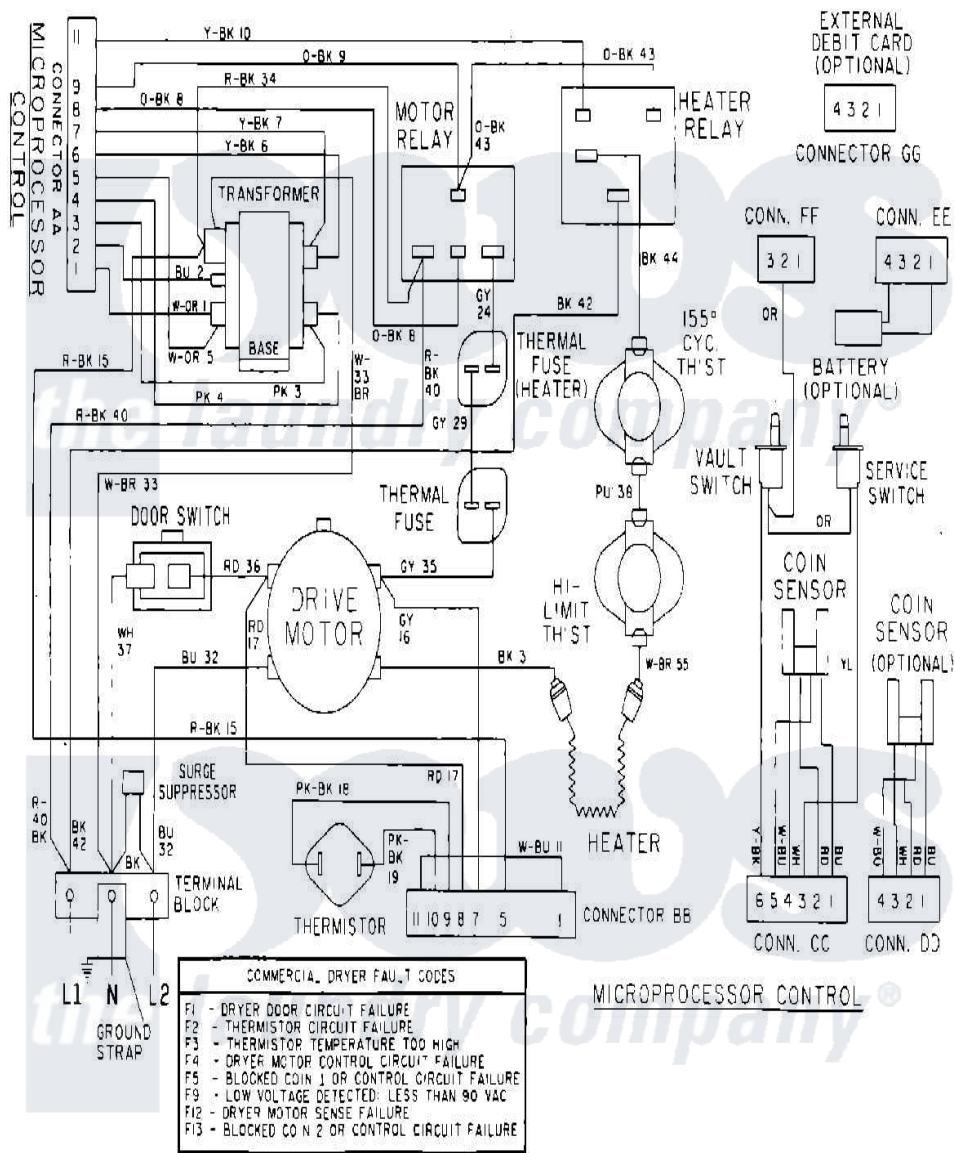

# Maytag MDE12PDACW 09 - WIRING INFORMATION

Maytag Residential Maytag MDE12PDACW Dryer Parts Parts Diagram 09 - WIRING INFORMATION  
 Click on the part number to view part

Item	Original Part Number	Replaced By	Status	Part Description
001	NLA		Not Available	WIRING INFORMATION