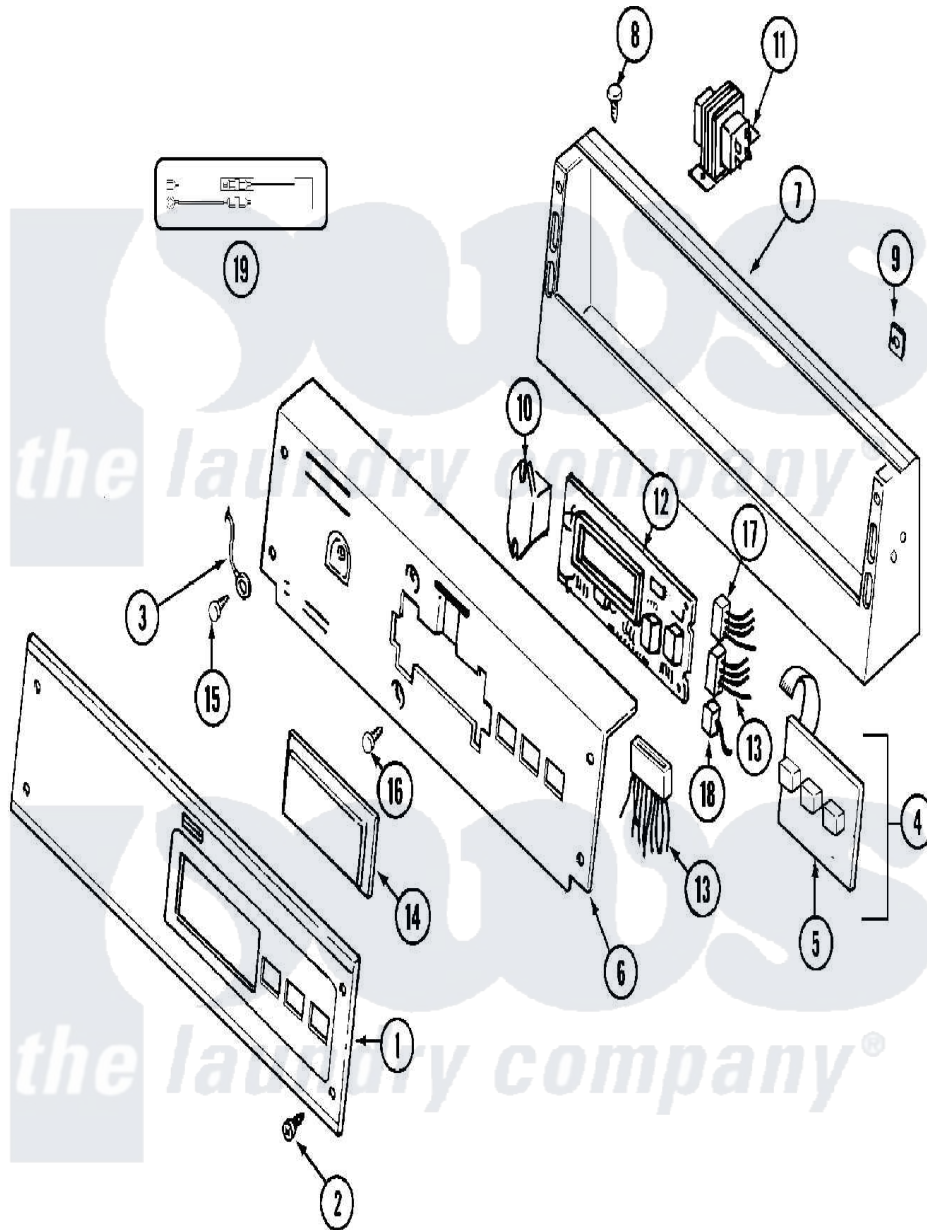

# Maytag MDE12PDADL 01 - CONTROL PANEL

Maytag [Residential Maytag MDE12PDADL Dryer Parts](#) Parts Diagram 01 - CONTROL PANEL  
 Click on the part number to view part

Item	Original Part Number	Replaced By	Status	Part Description
001	NLA		Not Available	PANEL, CONTROL
002	<a href="#">215506</a>			Screw, Control Panel Overlay
003	<a href="#">205810</a>			Wire, Ground
004	215527	<a href="#">W10140652</a>		Screw, 6-20 X 1/2
"	<a href="#">306694</a>			Backup Plate With Switch
005	215517	<a href="#">W10131113</a>		Push Button
006	NLA		Not Available	PLATE, BACKUP (WHT)
007	NLA		Not Available	CONSOLE (WHT)
008	212276	<a href="#">W10116760</a>		Screw
009	<a href="#">215003</a>			Fastener, Panel And Bracket
010	206824	<a href="#">W10133335</a>		Relay, Motor
"	<a href="#">Y313559</a>			Screw
011	<a href="#">207766</a>			Transformer
"	211294	<a href="#">90767</a>		Screw, 8A X 3/8 HeX Washer Head Tapping
012	<a href="#">912077</a>			Locknut, Reader Harness
"	NLA		Not Available	CIRCUIT BOARD ASSEMBLY

"	<a href="#">Y215513</a>		Standoff, Circuit Board
013	<a href="#">314531</a>		Connector, Edgeboard
"	NLA	Not Available	WIRE HARNESS, MAIN
014	<a href="#">33001208</a>		Cover, Display
015	<a href="#">211252</a>		Screw, Ground Wire
016	<a href="#">215526</a>		Screw, Circuit Board
017	<a href="#">206799</a>		Optic Switch Assembly
"	NLA	Not Available	CONNECTOR, EDGEBOARD- ---NA
018	<a href="#">208045</a>		Harness, Wire Sensor Switch To Circuit Brd
"	<a href="#">22001361</a>		Connector, Edgeboard
019	<a href="#">12001279</a>		Surge Suppressor Kit