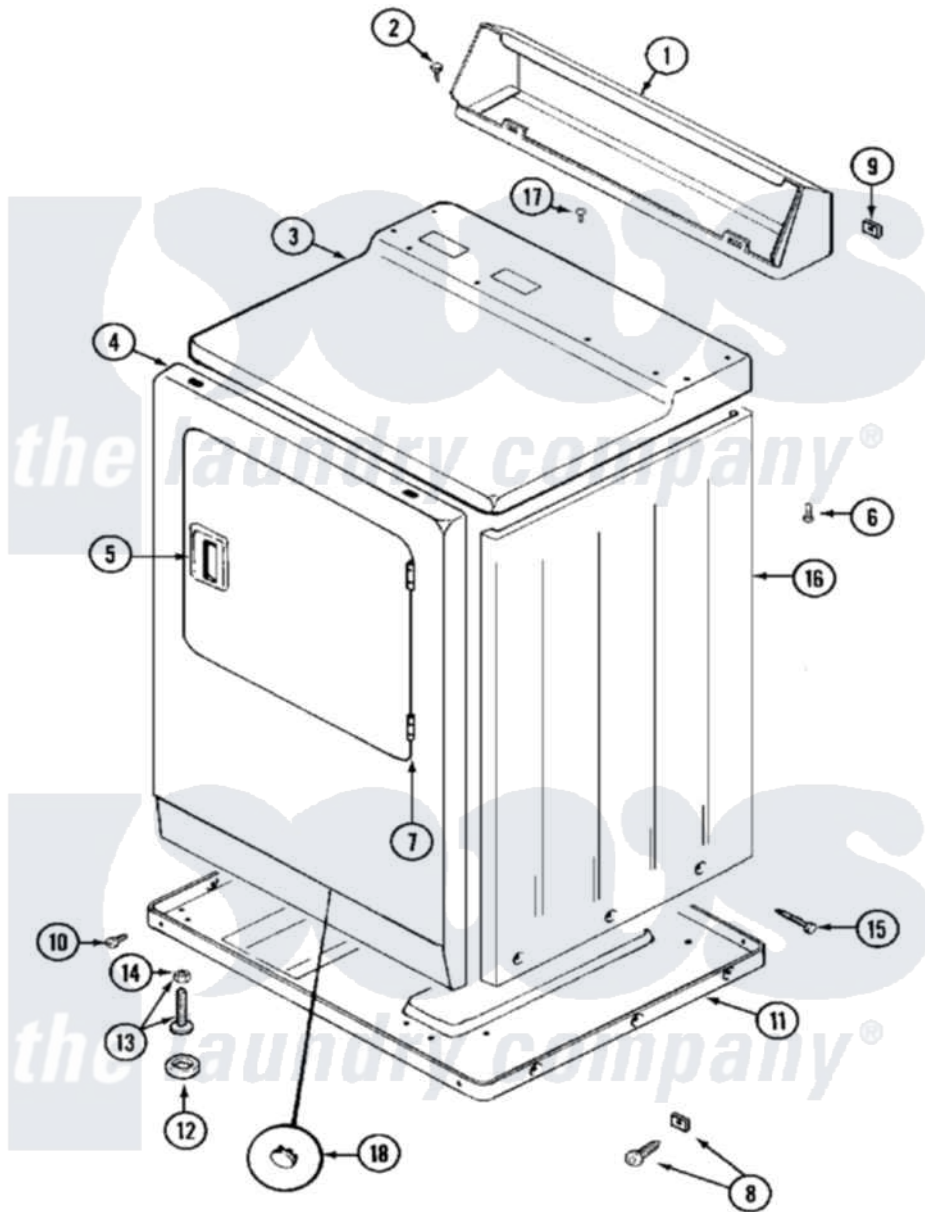

Maytag MDE12PDADL 03 - CABINET-FRONT

Maytag Residential Maytag MDE12PDADL Dryer Parts Parts Diagram 03 - CABINET-FRONT
 Click on the part number to view part

Item	Original Part Number	Replaced By	Status	Part Description
001	NLA		Not Available	CONSOLE (WHT)
002	212276	W10116760		Screw
003	33001703	33001740		Cover, Top
"	NLA		Not Available	(ALM)
004	33001486	98008544		Screw
"	NLA		Not Available	PANEL, FRONT (WHT)---NA
005	33001241			Handle, Door
"	33001254	37001047		Handle, Door
006	214354			Screw, Top Cover To Cabnt.
007	33001230			Hinge, Door
008	22001496			Front Panel Fastener And Screw
009	215075			Fastener, Control Panel To Console
010	Y313561			Screw---NA
"	Y310632	1163839		Screw
011	V302361		Not Available	BASE ASSY. (UPPER &

011	1303301	Not Available	LOWER)
012	Y314137		Foot, Rubber
013	Y305086		Adjustable Leg And Nut
014	Y052740	62739	Nut, Lock
015	213007		Xfor Cabinet See Cabinet, Back
016	NLA	Not Available	CABINET (WHT)
017	210186	3370225	Screw
018	33001614	Not Available	PLUG, FRONT PANEL (WHT)
"	33001615	Not Available	PLUG, FRONT PANEL (ALM)