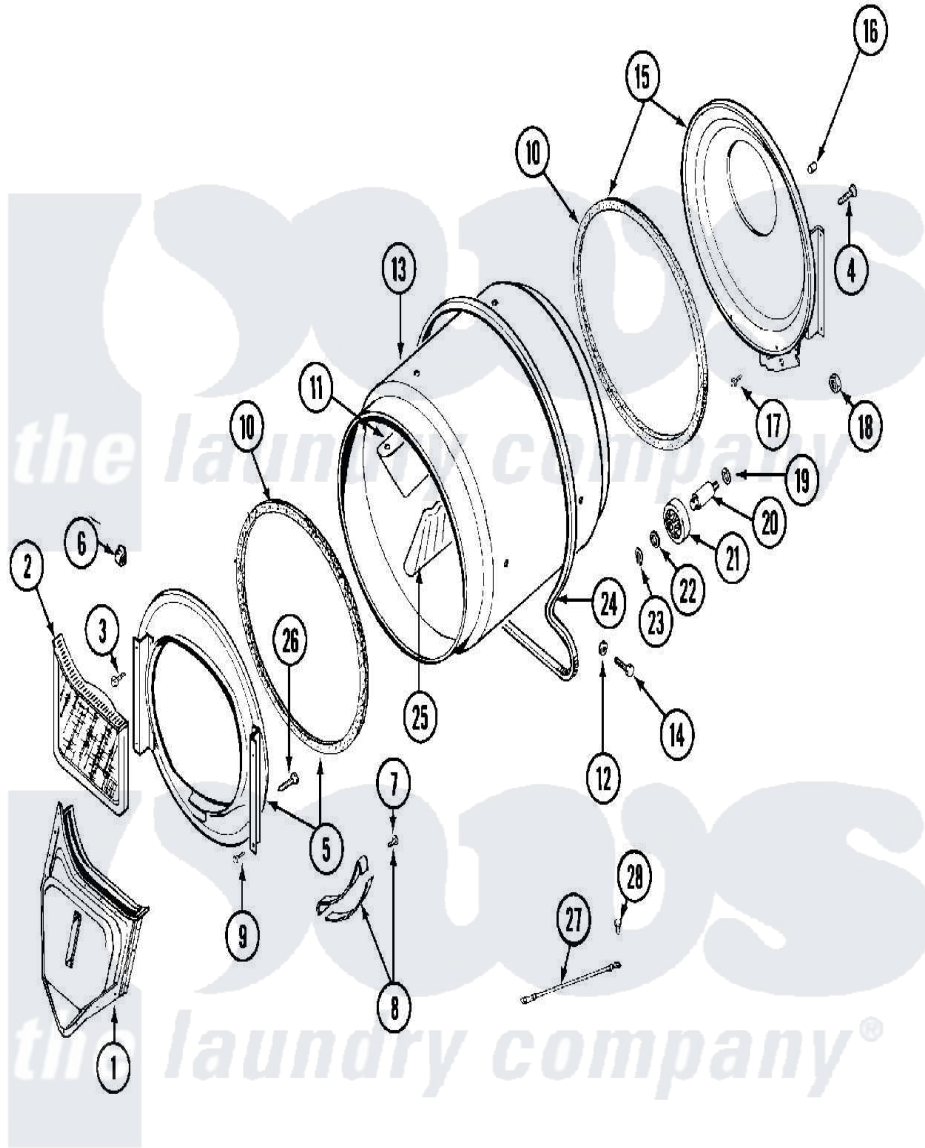

Maytag MDE12PDADL 04 - TUMBLER

Maytag Residential Maytag MDE12PDADL Dryer Parts Parts Diagram 04 - TUMBLER
 Click on the part number to view part

Item	Original Part Number	Replaced By	Status	Part Description
001	33001016			Outlet Duct Assembly
002	33001170	33002970		Lint Filte
003	NLA		Not Available	SCREW, TUMBLER SUPPORT
004	Y313561			Screw---NA
005	33001179			Front, Tumbler
006	Y310376			Clip, Door Switch Harness
007	210720			Rivet, Bearing To Tumbler Frnt
008	306508			Tumbler Bearing Kit ---W
009	Y310632	1163839		Screw
010	314820			Seal, Tumbler
011	33001012			Baffle
012	314158			Washer, Baffle To Tumbler
013	33001108		Not Available	DRYER TUMBLER, W/O BAFFLES
014	Y310759			Screw, Tumbler Baffles
015	33001178			Back, Tumbler

016	NLA	Not Available	COVER, THREAD
017	Y310632	1163839	Screw
018	312538	33001443	Nut, Hex
019	Y313347	312535	Washer, Vault Mounting Brk.
020	Y312948	6-3129480	Shaft- Tumbler
021	Y303373	12001541	Drum Roller/Washer Assembly--W
022	312535		Washer, Vault Mounting Brk.
023	410233	9703438	Ring-Retr
024	Y312959		Poly "V" Belt For Tumbler
025	33001004		Baffle, Tall
026	Y314110	33002917	Screw, No.10-16
027	901220		Ground Wire
028	910343	488234	Screw 8-32 X 1/4