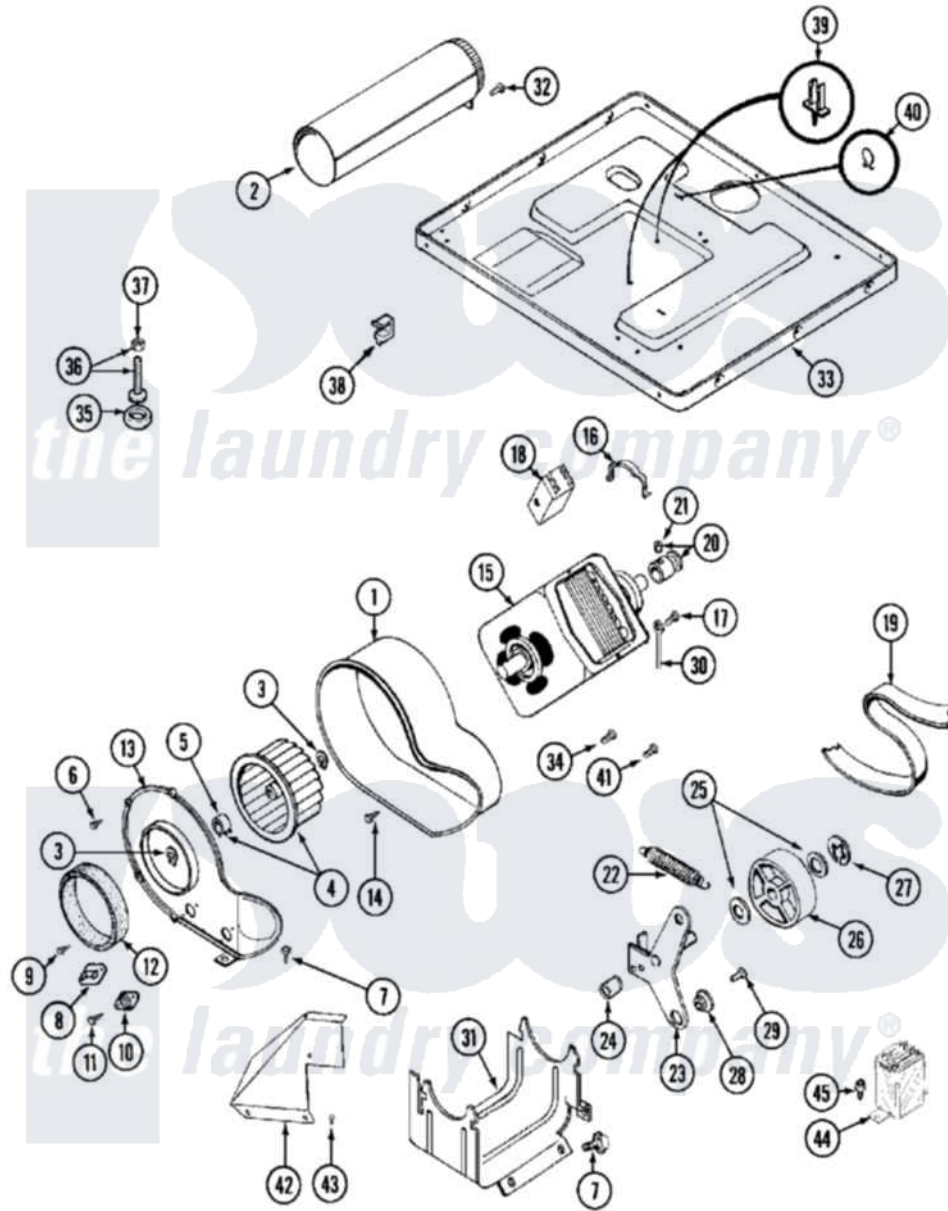

Maytag MDE12PDADL 05 - MOTOR DRIVE

Maytag [Residential Maytag MDE12PDADL Dryer Parts](#) Parts Diagram 05 - MOTOR DRIVE
 Click on the part number to view part

Item	Original Part Number	Replaced By	Status	Part Description
001	Y312893			Housing, Blower
002	Y303442			EXHAUST DUCT ASSEMBLY
003	410233	9703438		Ring-Retrnr
004	Y303836			Blower Wheel Assembly And Clamp
005	312967			Clamp, Blower Housing
006	Y312961	W10116751		Screw
007	Y313561			Screw---NA
008	306056			Thermistor Temp. Control Part Not Used Mde/G26pc Only.
"	Y303391	33303391		Thermostat, Cycling
009	211294	90767		Screw, 8A X 3/8 HeX Washer Head Tapping
010	306604			Cut-Off, Thermal Part Not Used
011	NLA		Not Available	SCREW, THERMAL CUT-OFF
012	Y312901			Seal, Housing Cover
013	314778		Not Available	COVER, BLOWER HOUSING