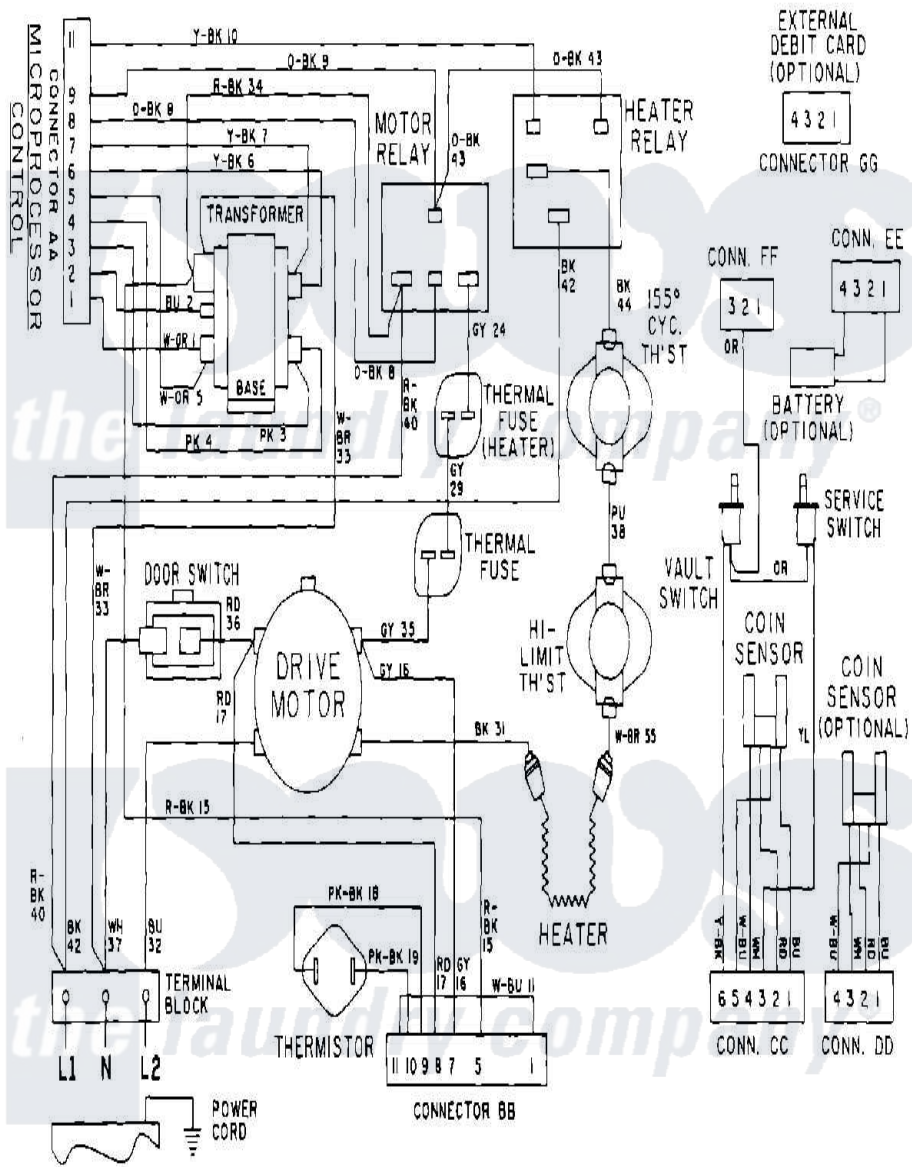

# Maytag MDE12PDADL 06 - WIRING INFORMATION

Maytag Residential Maytag MDE12PDADL Dryer Parts Parts Diagram 06 - WIRING INFORMATION  
 Click on the part number to view part

Item	Original Part Number	Replaced By	Status	Part Description
001	NLA		Not Available	WIRING INFORMATION